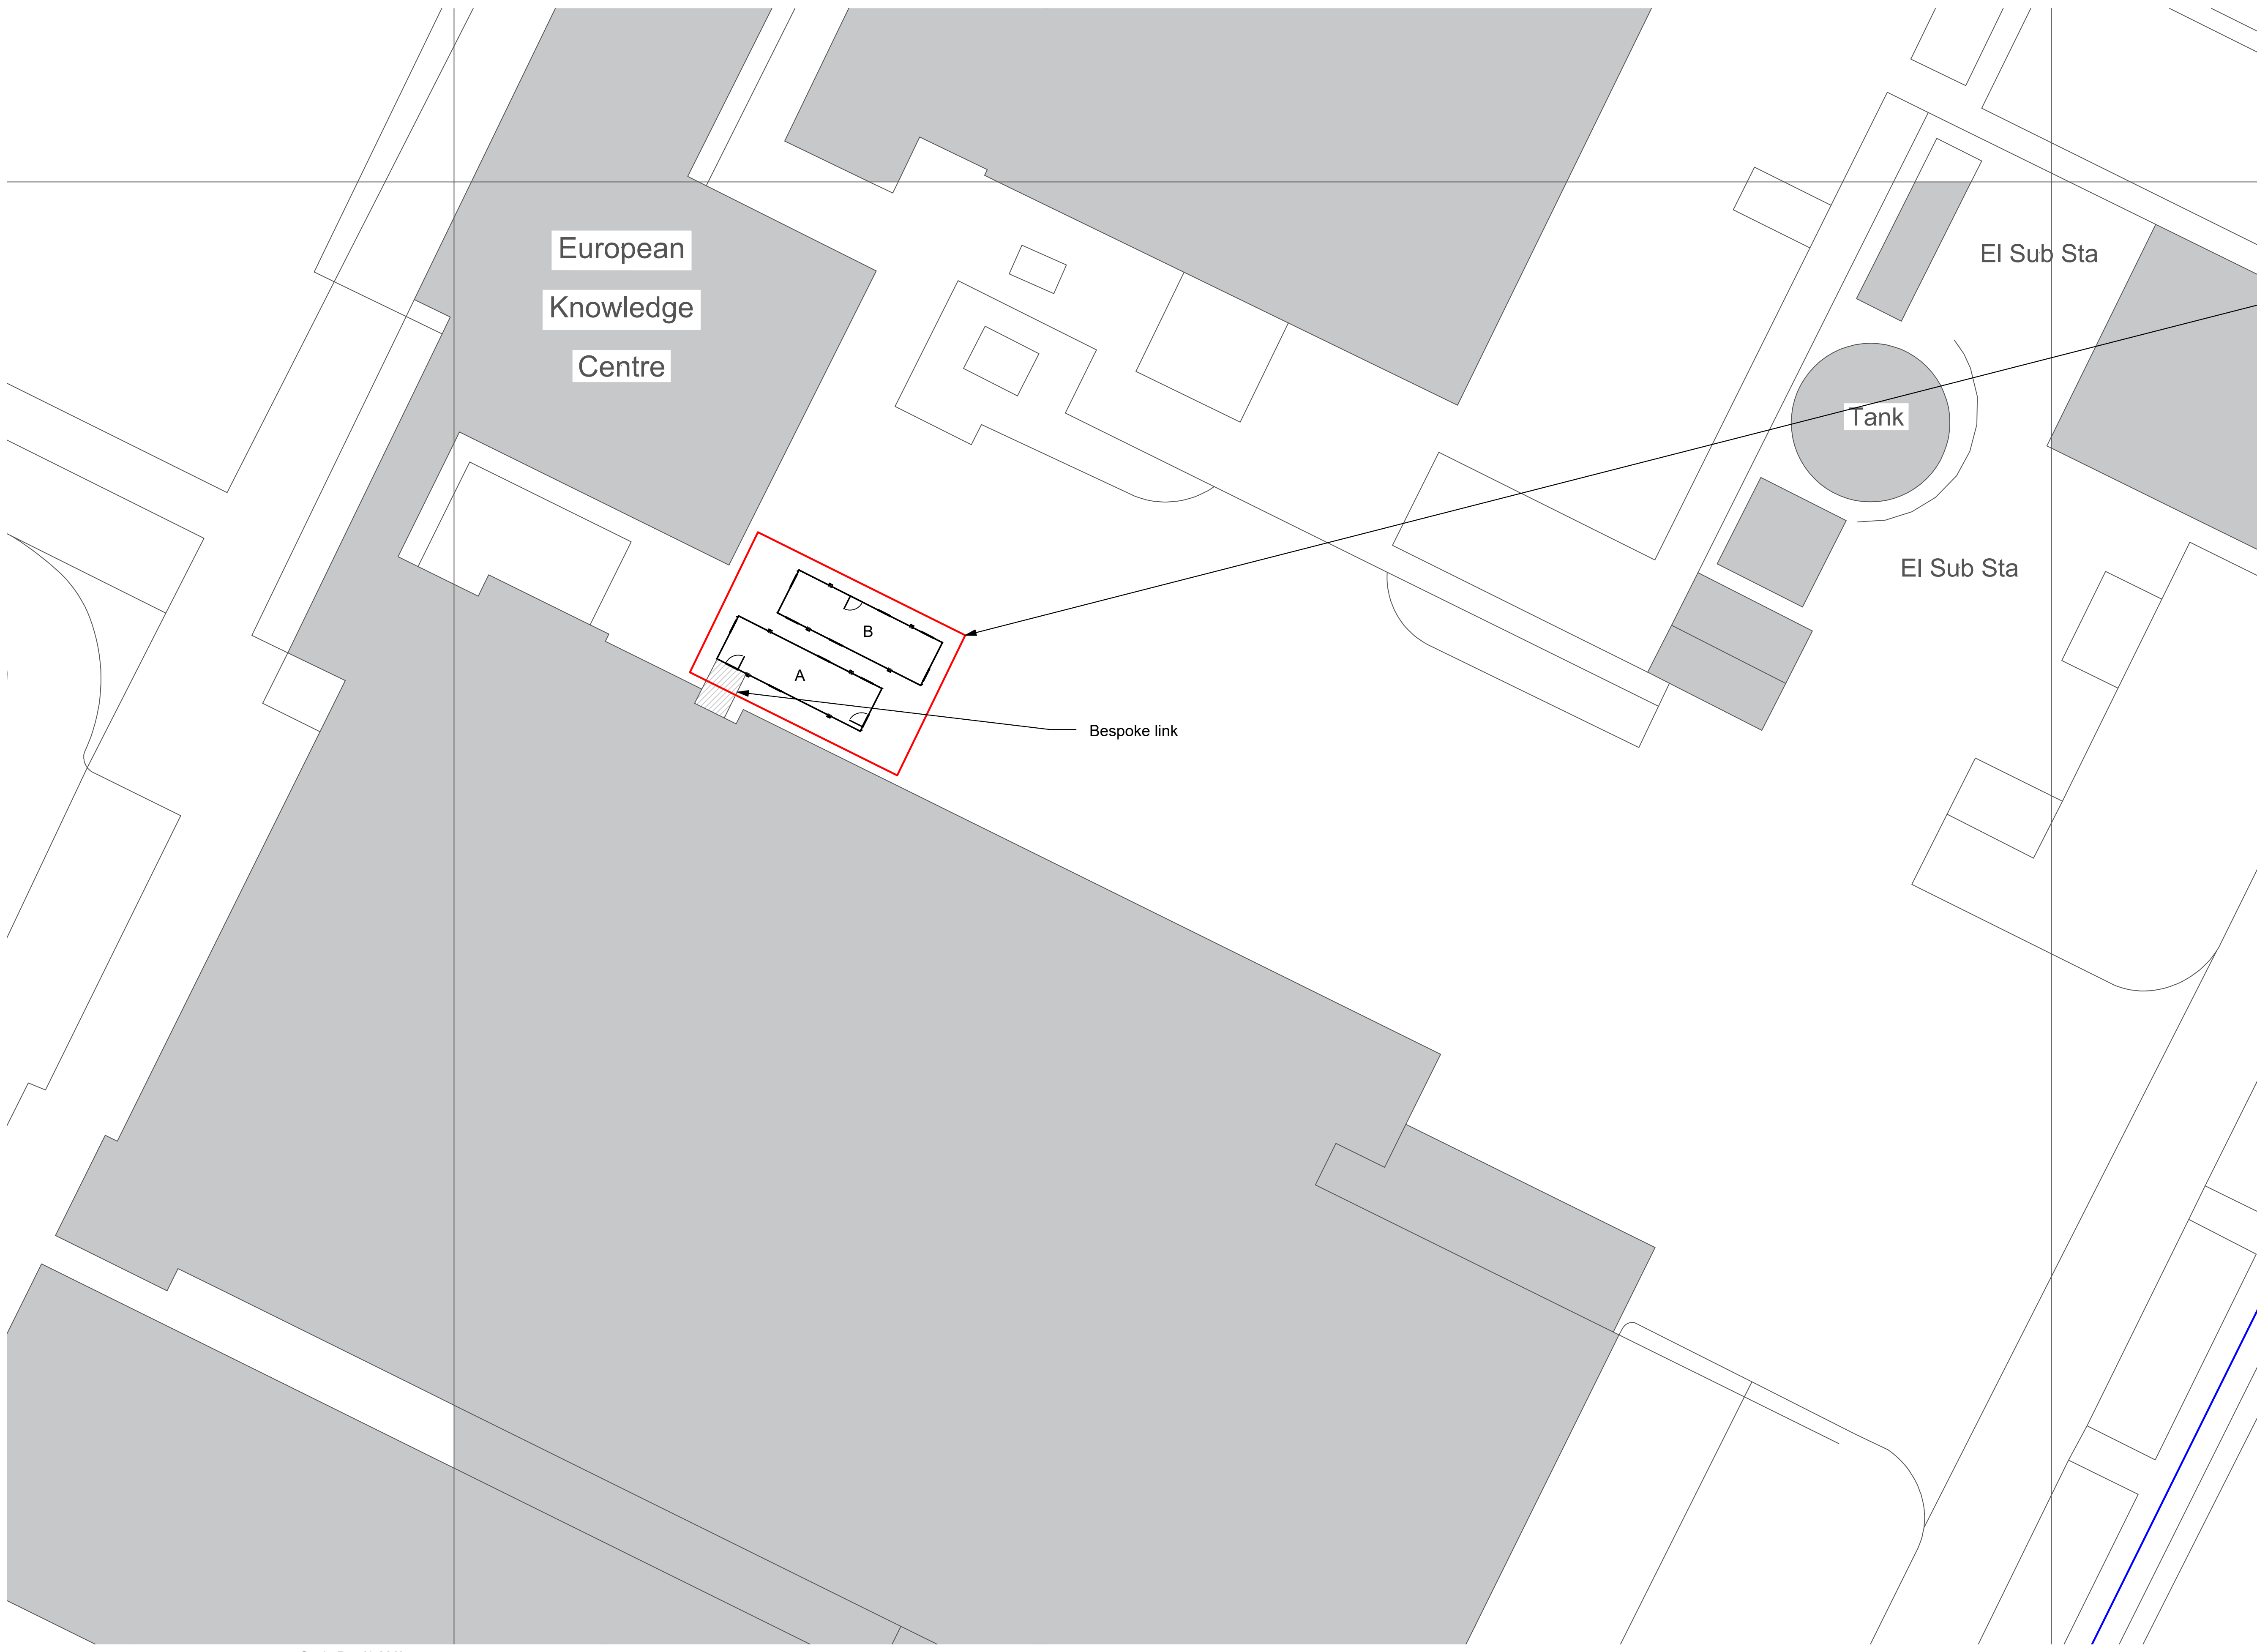

Proposed location 2
Portakabin Buildings

European
Knowledge
Centre

EI Sub Sta

Tank

EI Sub Sta

Bespoke link

A

B

Portakabin

Proposed Block Plan

Eisai Ltd
at Mosquito Way,
Hatfield,
AL10 9SN

Date: 13.07.2020

Scale : 1:200

Drawing Number
DLEBP

BLOCK PLAN
scale 1:200