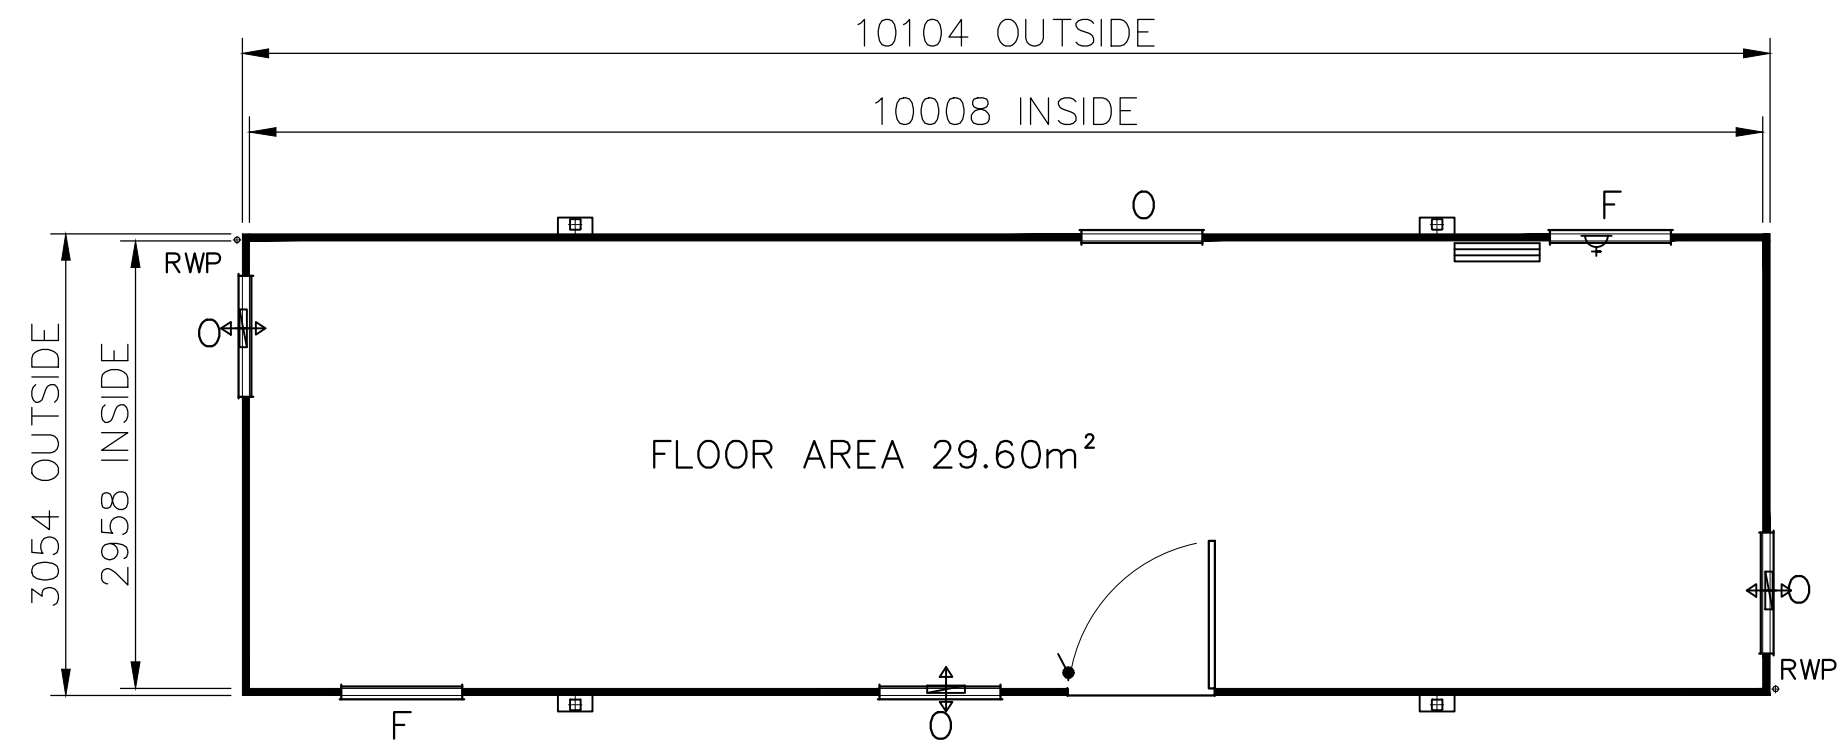

SIDE ELEVATION

END ELEVATION

SIDE ELEVATION

END ELEVATION

<b>Portakabin</b>
<b>Eisai - SL122 building</b> at Mosquito Way, Hatfield, AL10 9SN
Date: 22.12.23
Scale : 1:50 @ A3
Dwg No: 03KT