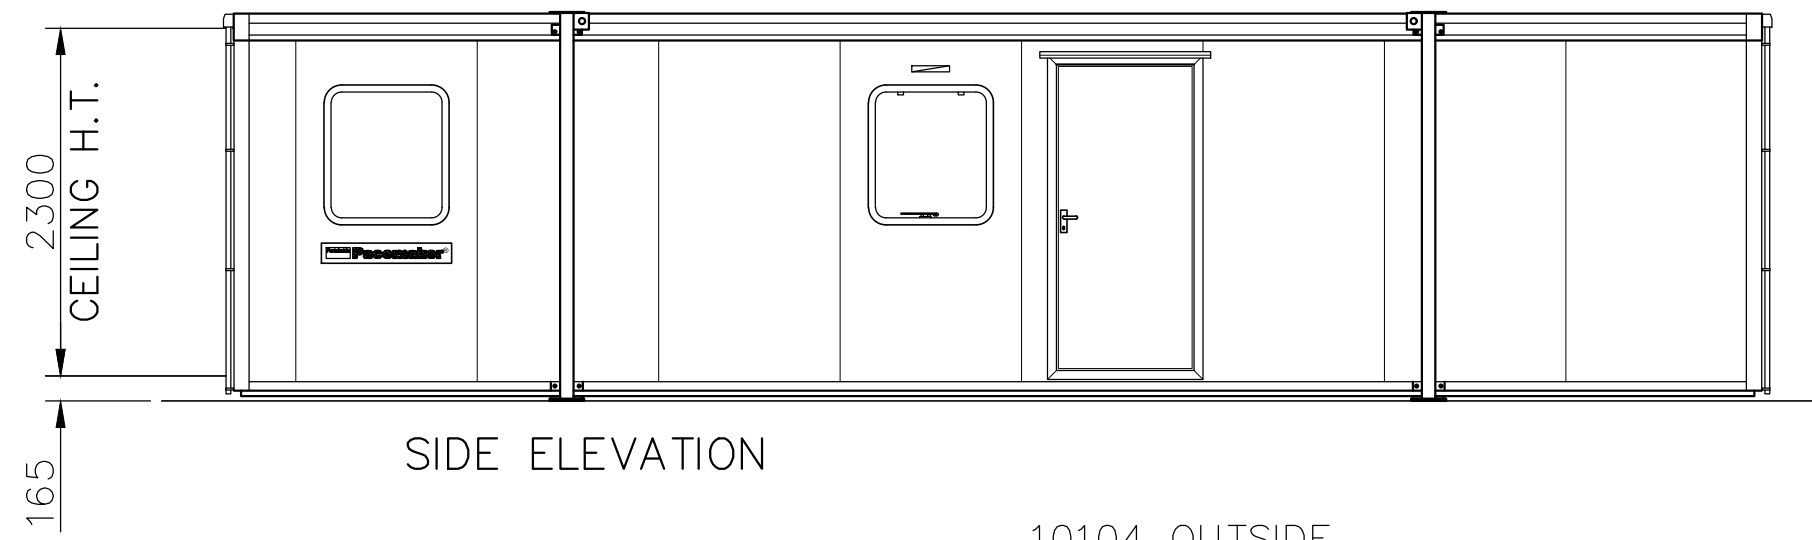

SIDE ELEVATION

END ELEVATION

SIDE ELEVATION

END ELEVATION

<b>Portakabin</b>
<b>Eisai - SL122 building</b> at Mosquito Way, Hatfield, AL10 9SN
Date: 22.12.23
Scale : 1:50 @ A3
Dwg No: 03KT