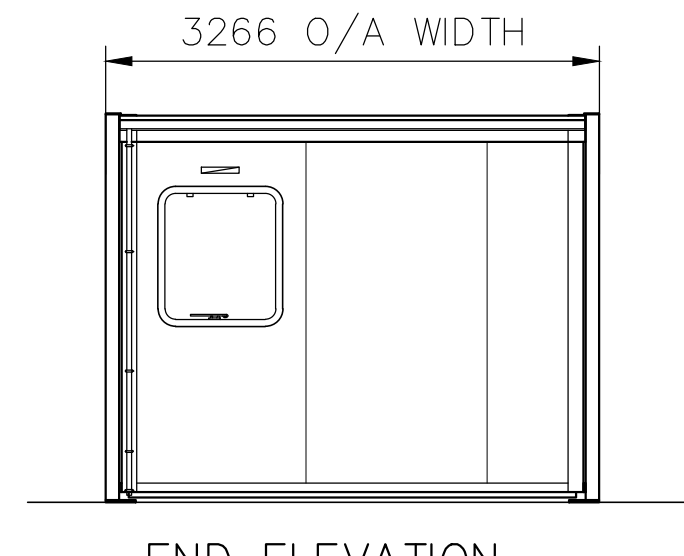

SIDE ELEVATION

END ELEVATION

SIDE ELEVATION

END ELEVATION

<b>Portakabin</b>
<b>Eisai - SL122 building</b> at Mosquito Way, Hatfield, AL10 9SN
Date: 22.12.23
Scale : 1:50 @ A3
Dwg No: 03KT