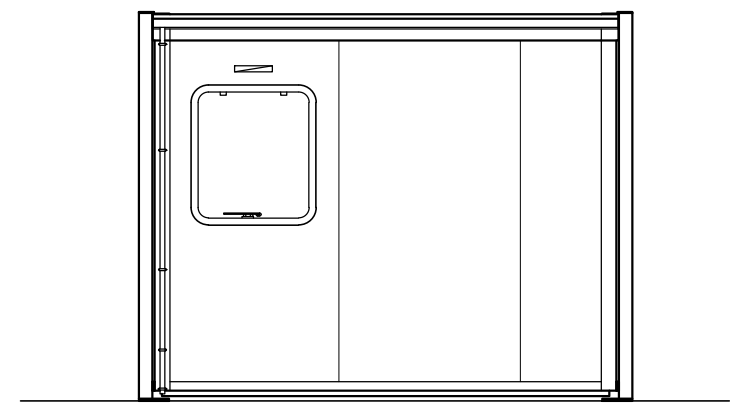

SIDE ELEVATION

END ELEVATION

SIDE ELEVATION

END ELEVATION

<b>Portakabin</b>
<b>Eisai - SL122 building</b> at Mosquito Way, Hatfield, AL10 9SN
Date: 22.12.23
Scale : 1:50 @ A3
Dwg No: 03KT