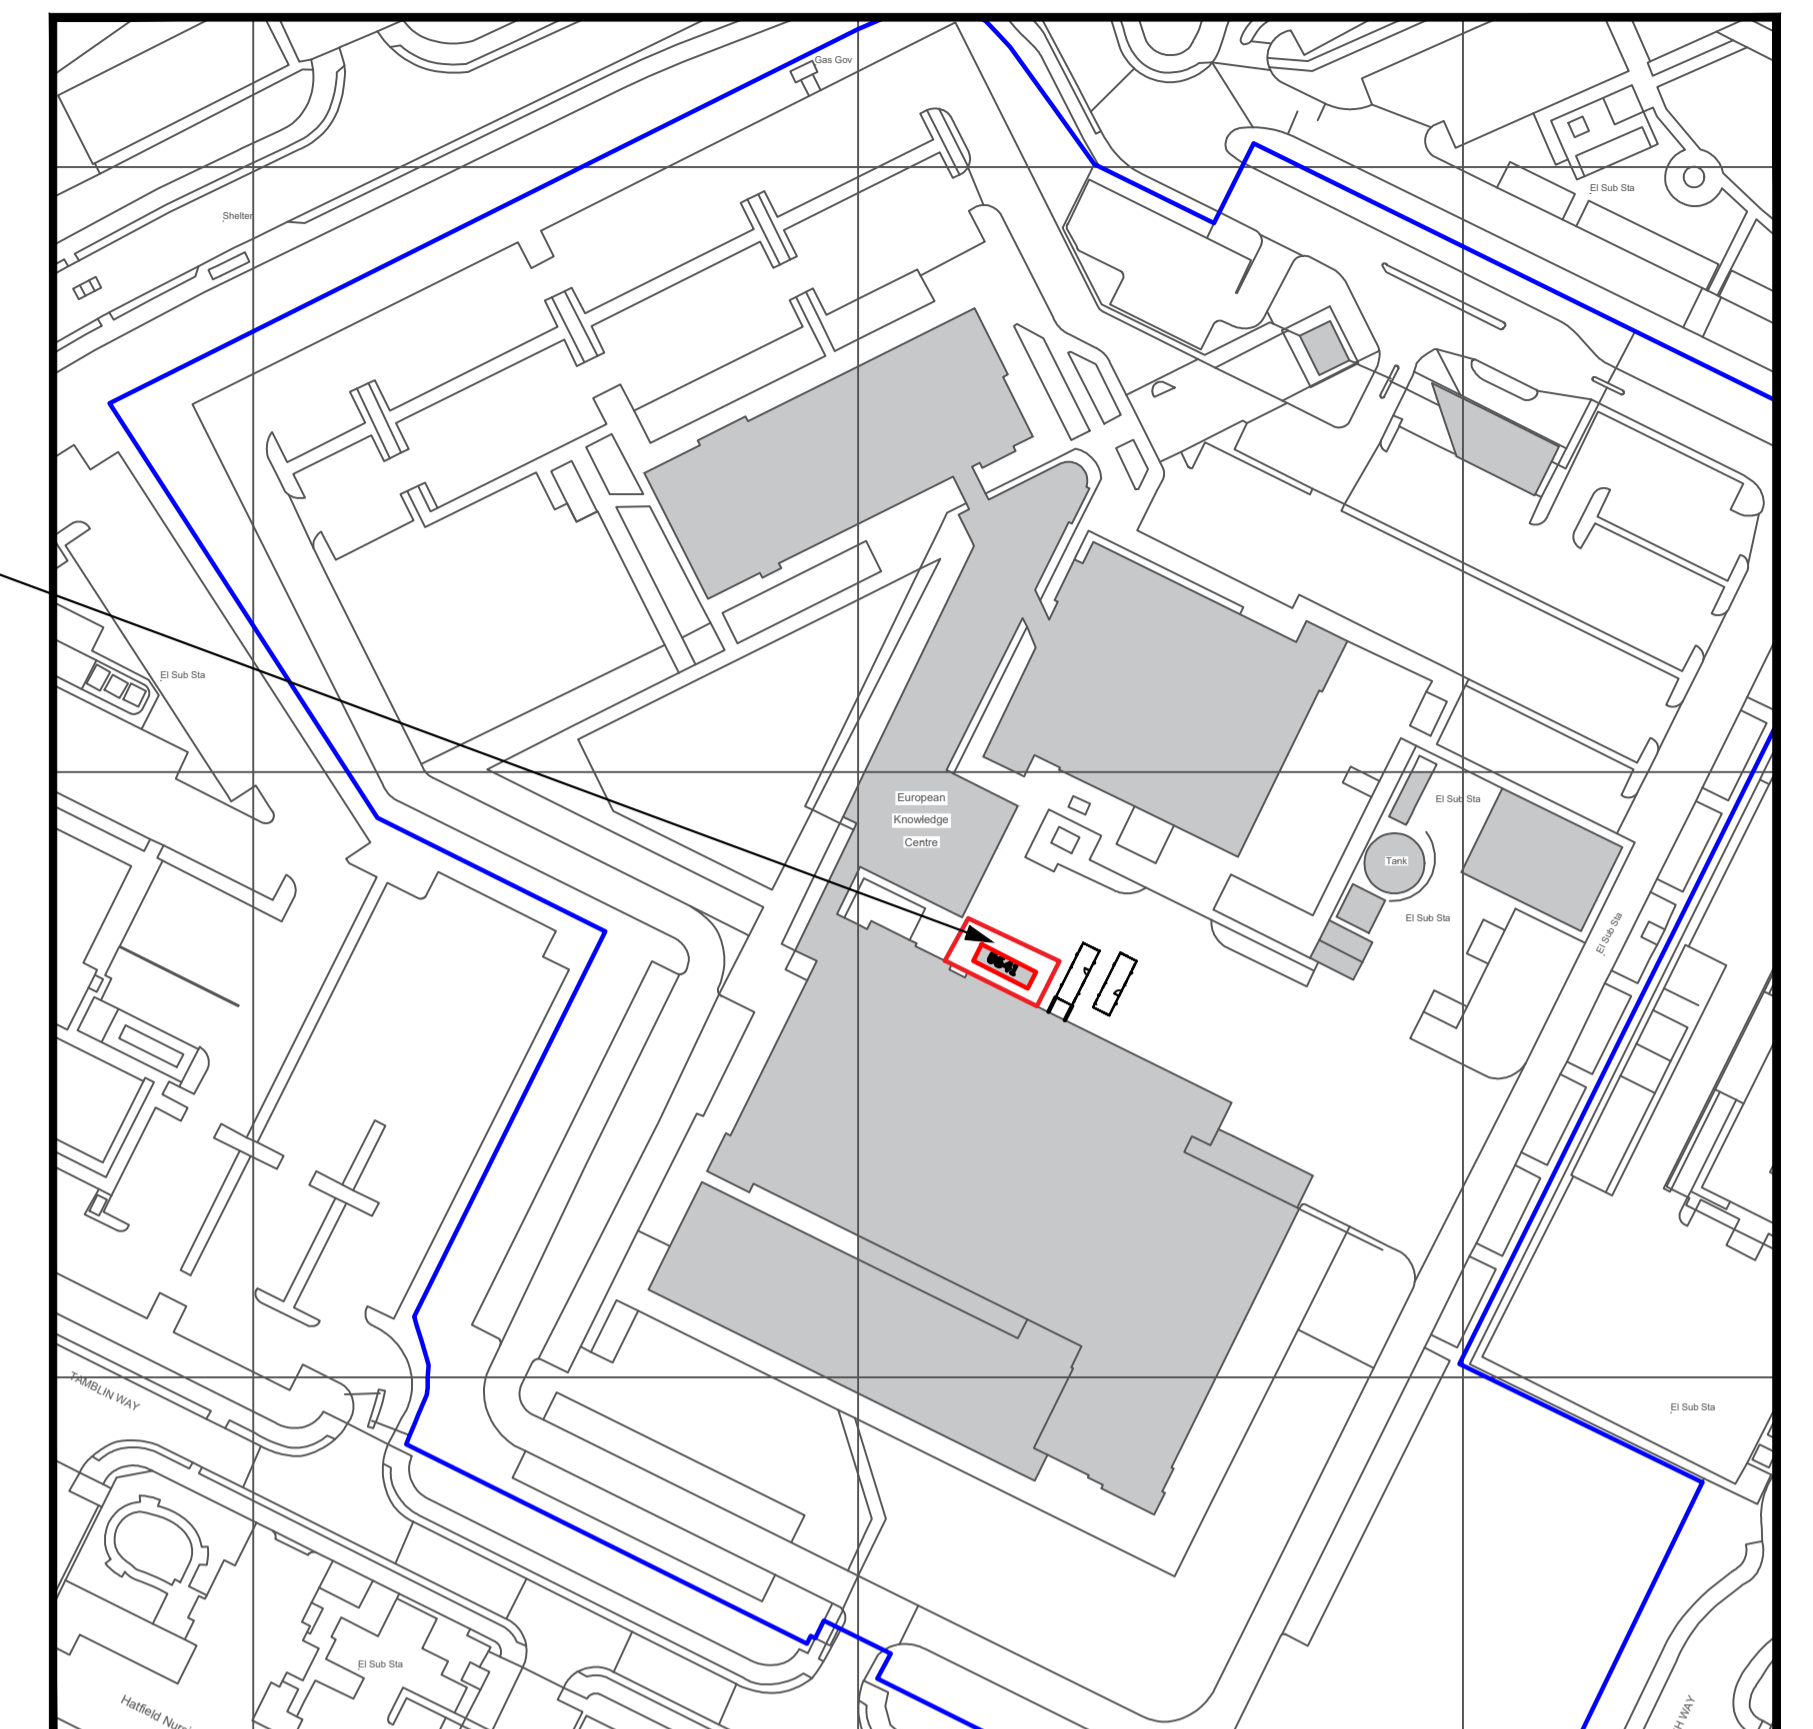

Existing Portakabin Buildings in situ

LOCATION PLAN  
scale 1:1250  
Scale Bar 1:1250  
0m 25m 50m 100m 200m

©Crown Copyright and database rights 2020 OS Licence no. 100041041

BLOCK PLAN  
scale 1:200  
Scale Bar (1:200)  
0m 10m 20m

<b>Portakabin</b>
<b>Proposed Site Location &amp; Block Plan</b>
<b>Eisai Ltd</b> at Mosquito Way, Hatfield, AL10 9SN
Date: 07.08.2023
Scale : 1:200 & 1:1250 @ A1
Drawing Number 02KT