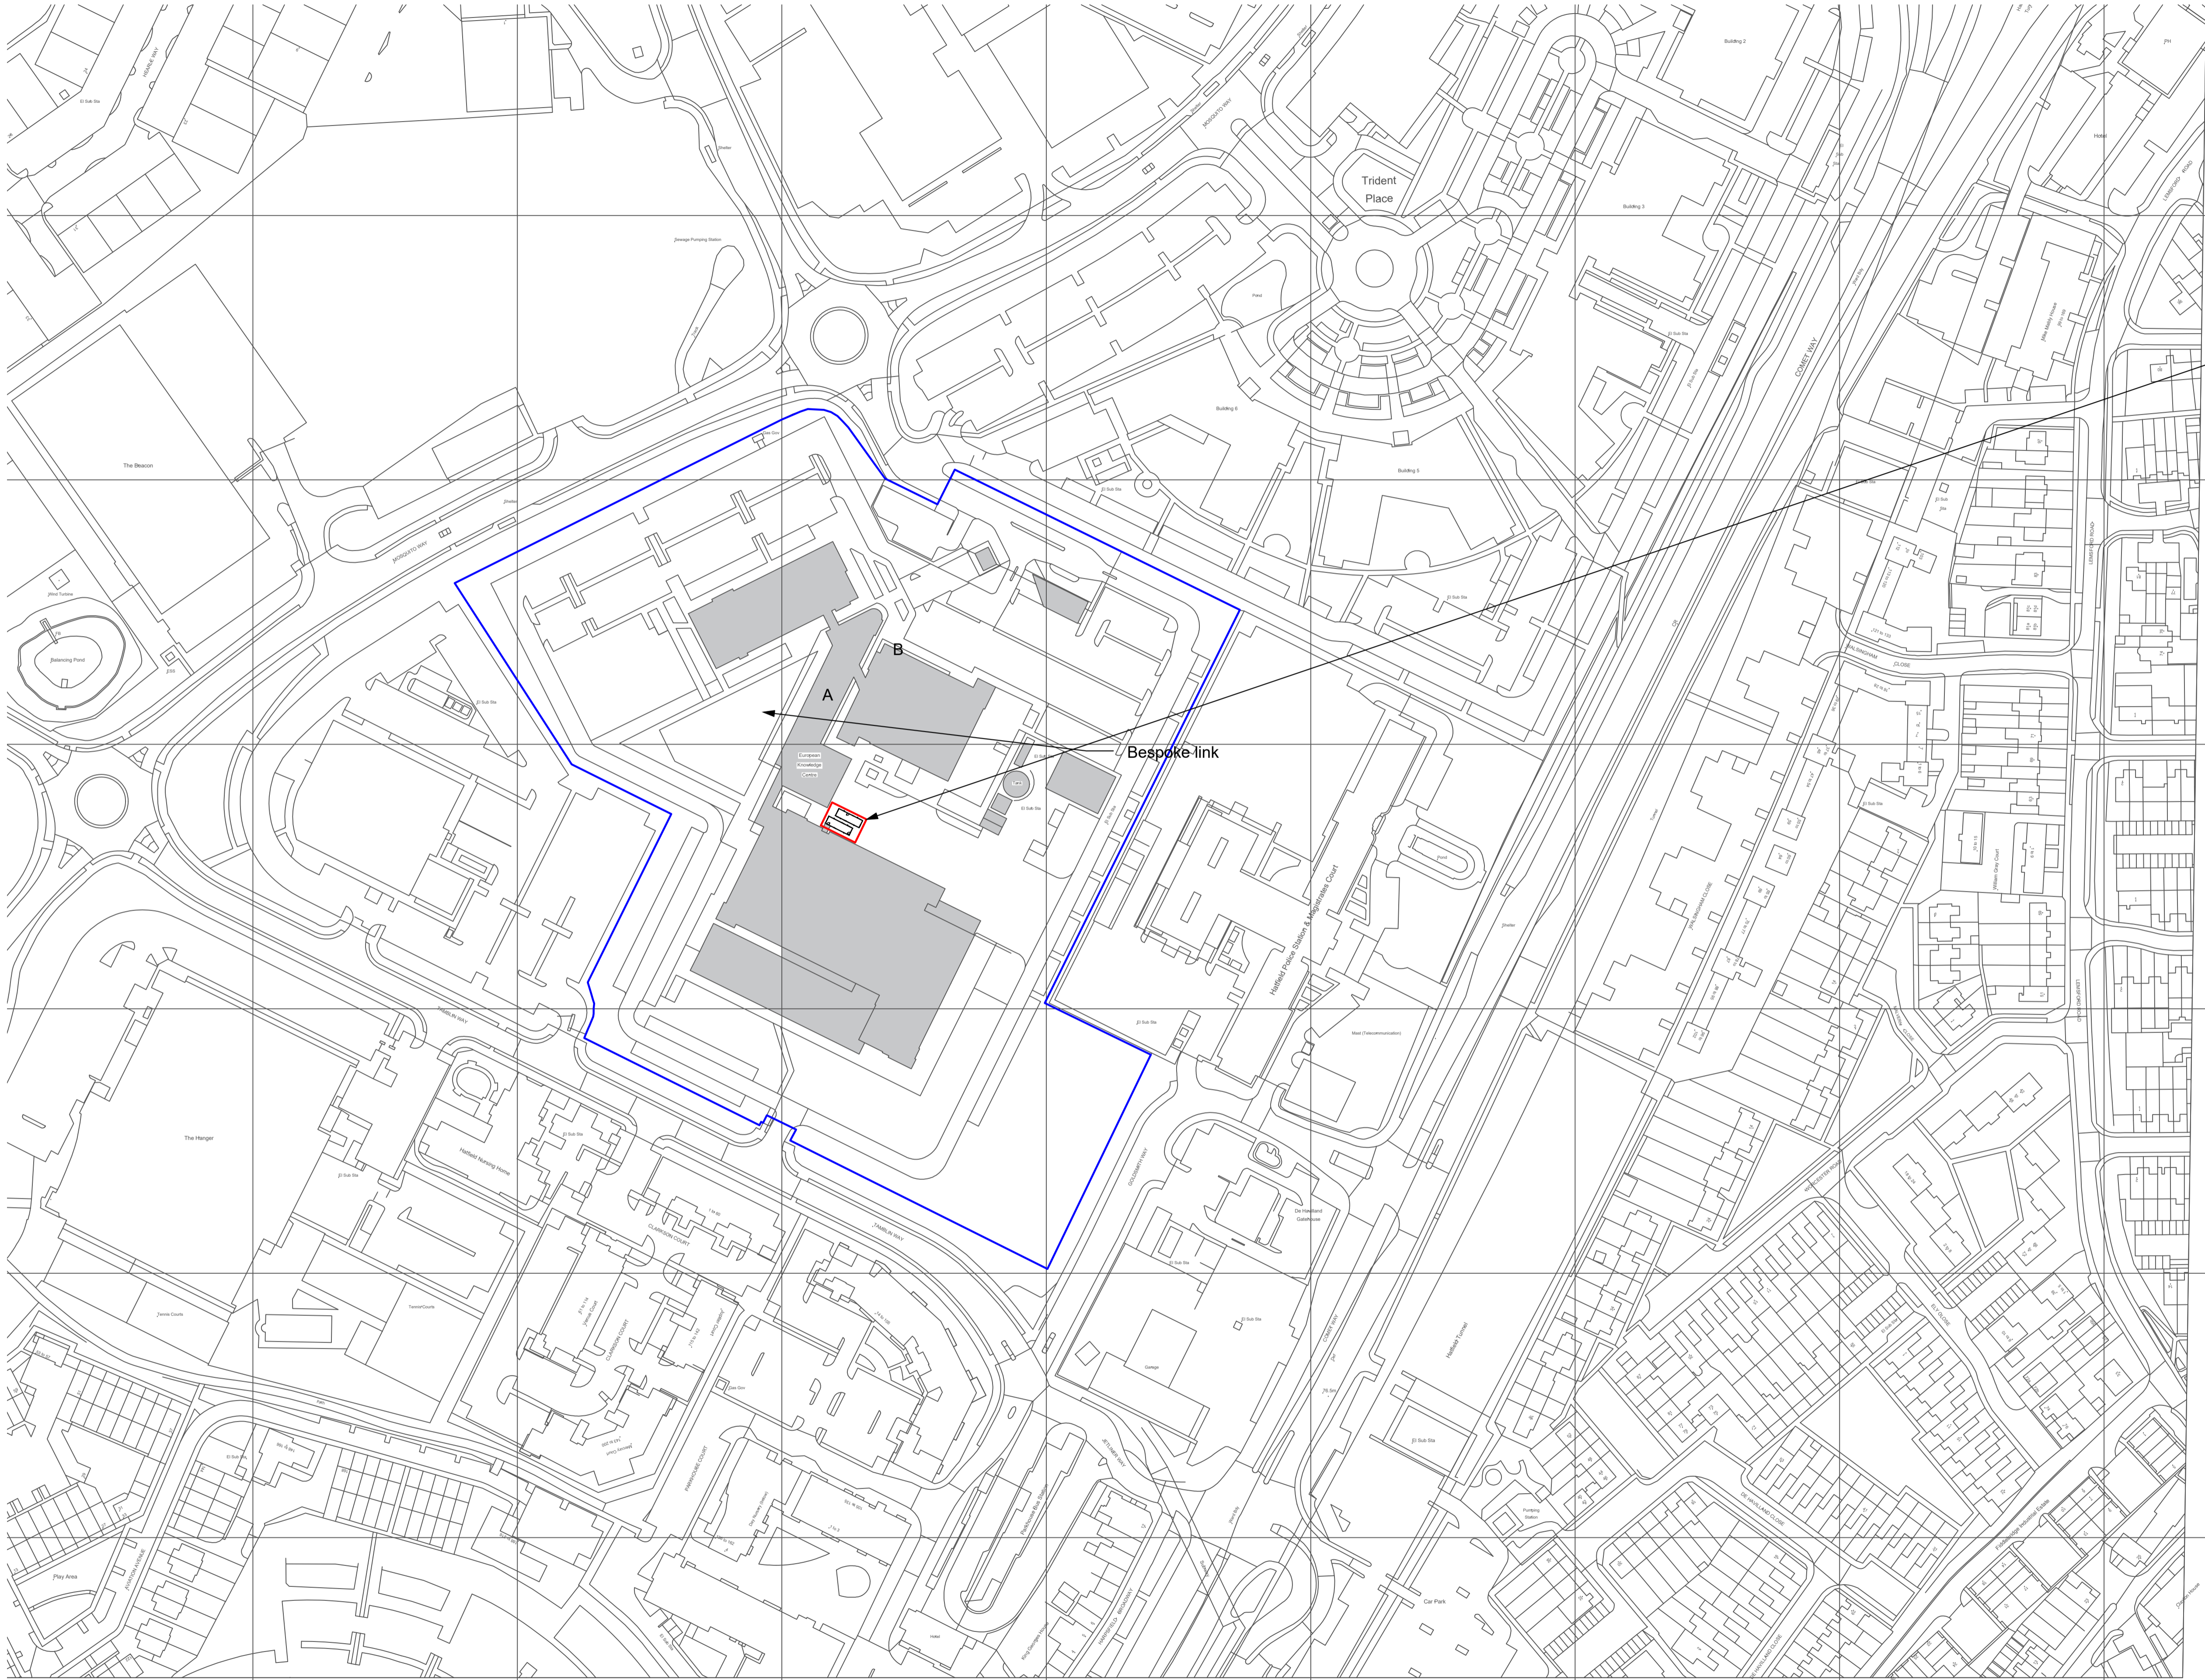

Proposed location 2
Portakabin Buildings

LOCATION PLAN
scale 1:1250

Portakabin

**Proposed Location
Plan**

Eisai Ltd
at Mosquito Way,
Hatfield,
AL10 9SN

Date: 13.07.2020

Scale : 1:200 & 1:1250 @ A1

Drawing Number
DLELP