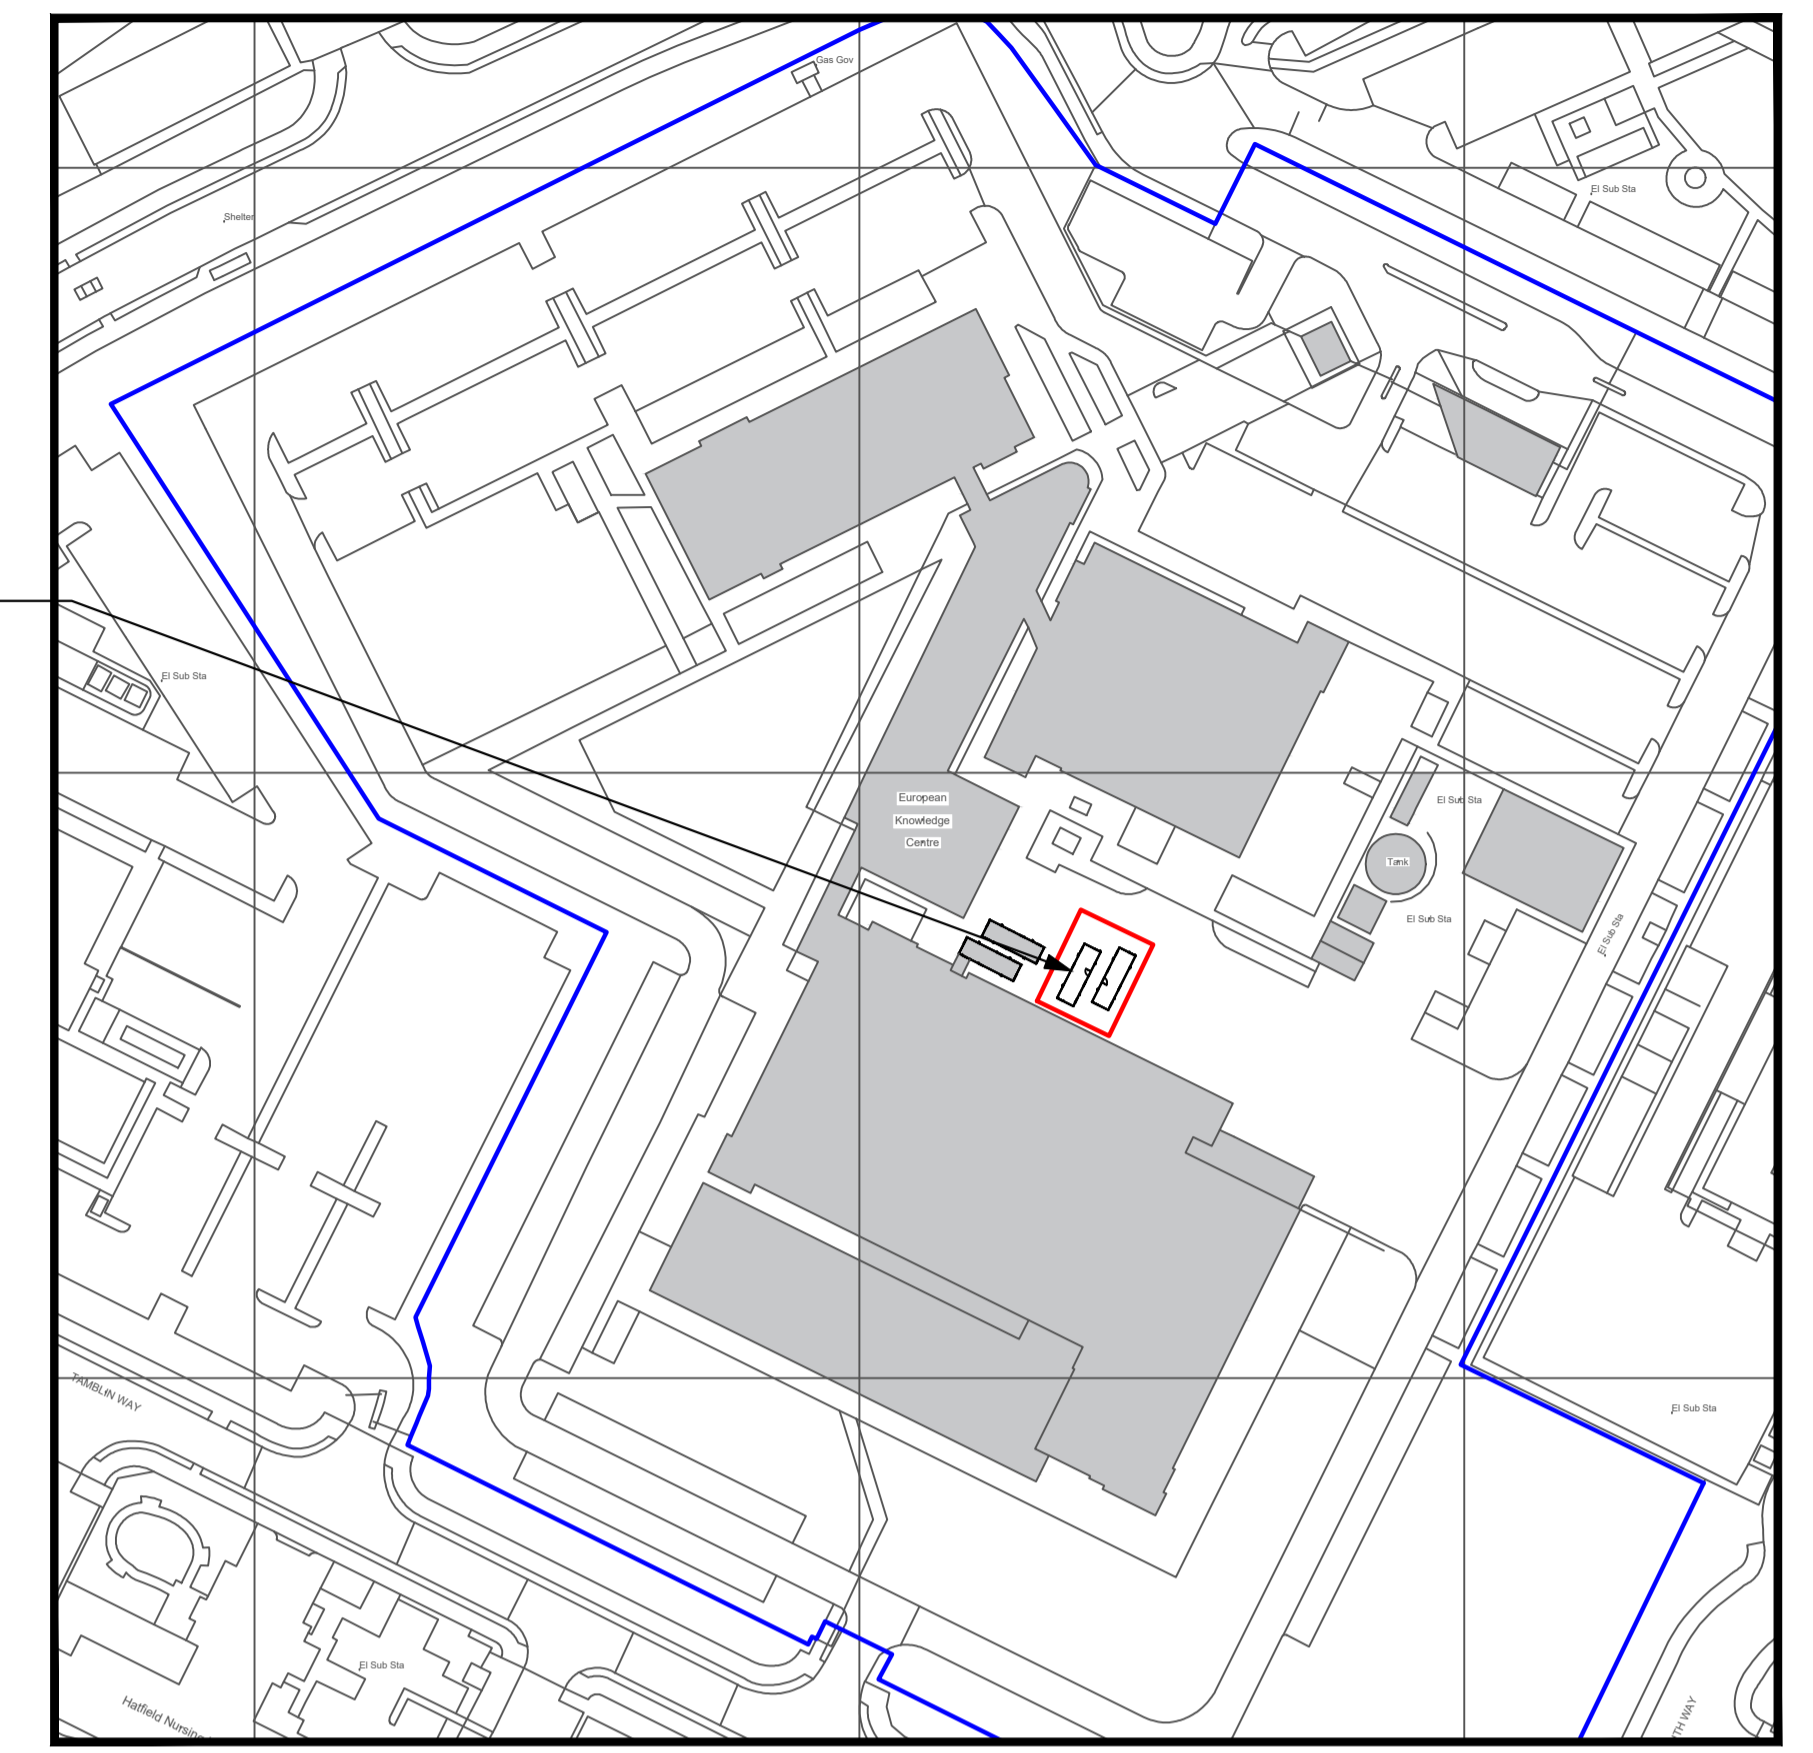

Proposed location 2
Portakabin Buildings

LOCATION PLAN
scale 1:1250
Scale Bar 1:1250
0m 25m 50m 100m 200m

©Crown Copyright and database rights 2020 OS Licence no. 100041041

BLOCK PLAN
scale 1:200
Scale Bar (1:200)
0m 10m 20m

Portakabin
Proposed Location & Block Plan
Eisai Ltd at Mosquito Way, Hatfield, AL10 9SN
Date: 15.12.2020
Scale : 1:200 & 1:1250 @ A1
Drawing Number DLELBPSB