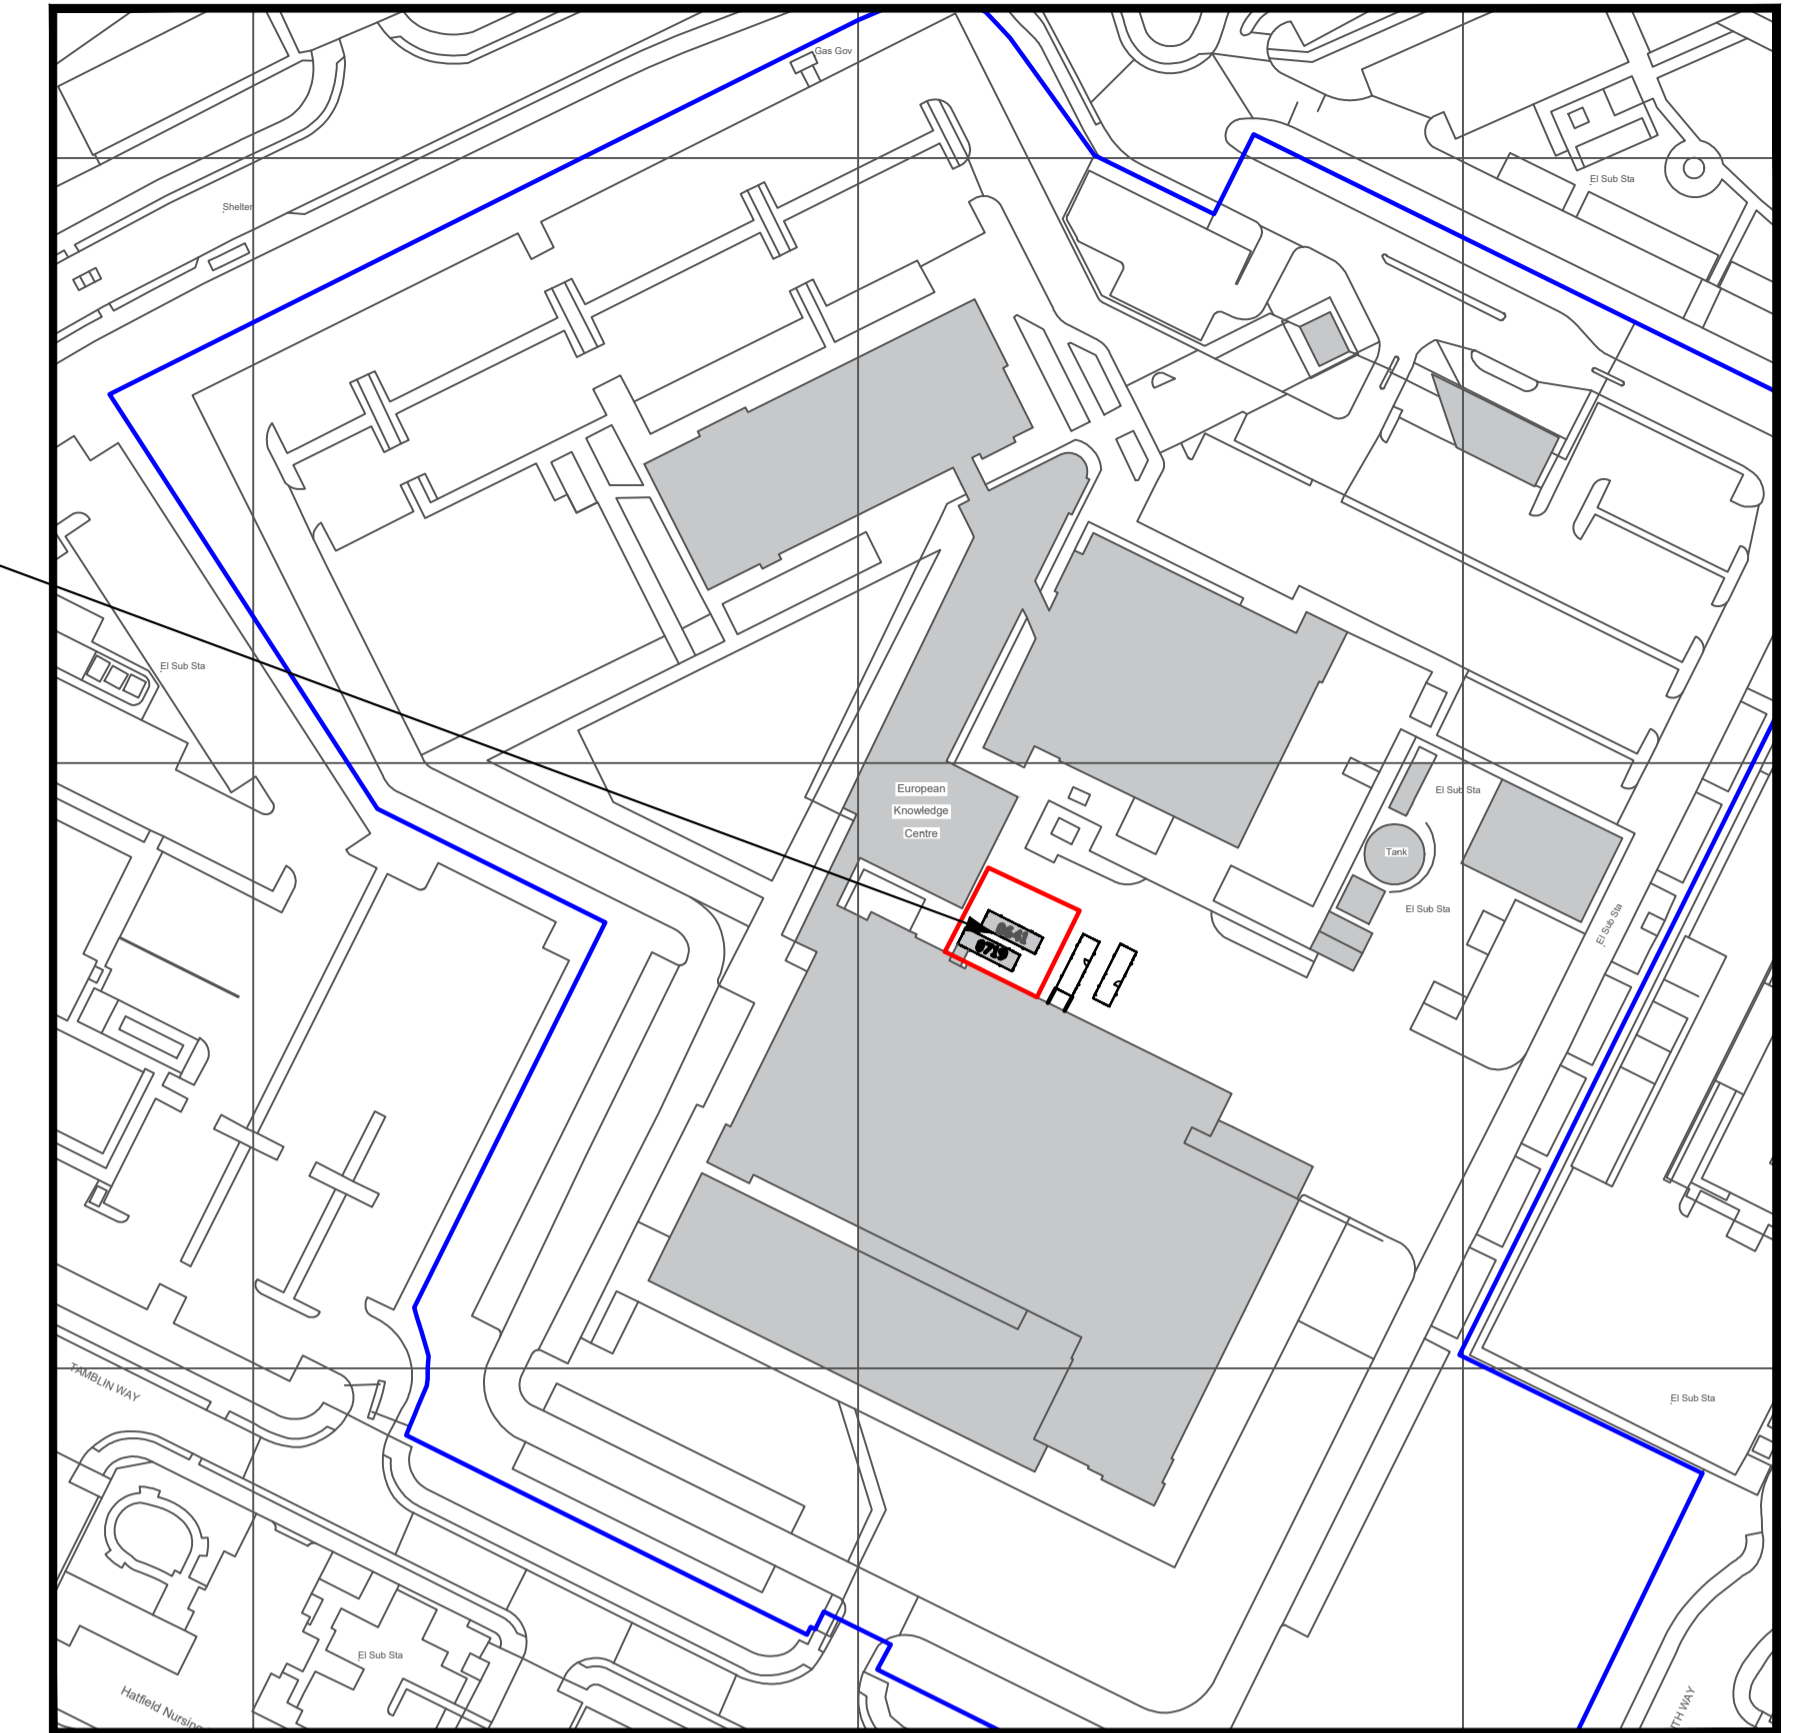

Existing Portakabin Buildings in situ

LOCATION PLAN
scale 1:1250

©Crown Copyright and database rights 2020 OS Licence no. 100041041

BLOCK PLAN
scale 1:200

Portakabin
Existing Location & Block Plan
Eisai Ltd at Mosquito Way, Hatfield, AL10 9SN
Date: 01.08.2023
Scale : 1:200 & 1:1250 @ A1
Drawing Number 01KT