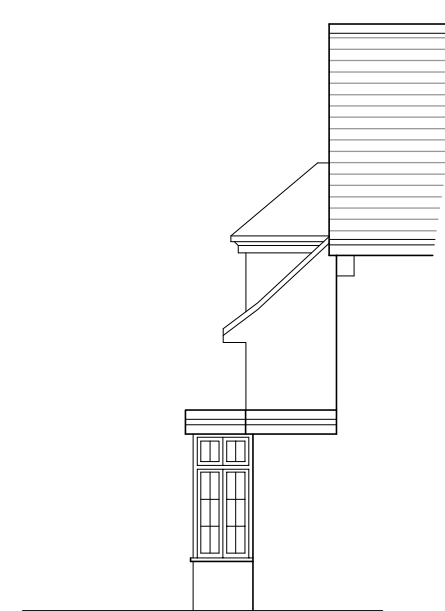

REAR ELEVATION

SIDE ELEVATION

SIDE ELEVATION

PART FRONT ELEVATION

**PNA**

The Old Reading Room, 32 High Road  
 Essendon, Hatfield, Herts. AL9 6HW  
 Tel: 01707 276595 Fax : 01707 260024  
 Copyright © email : info@pna.eclipse.co.uk ~~Do Not Scale~~

The Warren  
 Carbone Hill  
 Northaw

Scale: 1:100  
 Date: August 2014

Existing Elevations

Drg. No  
 732 / 02