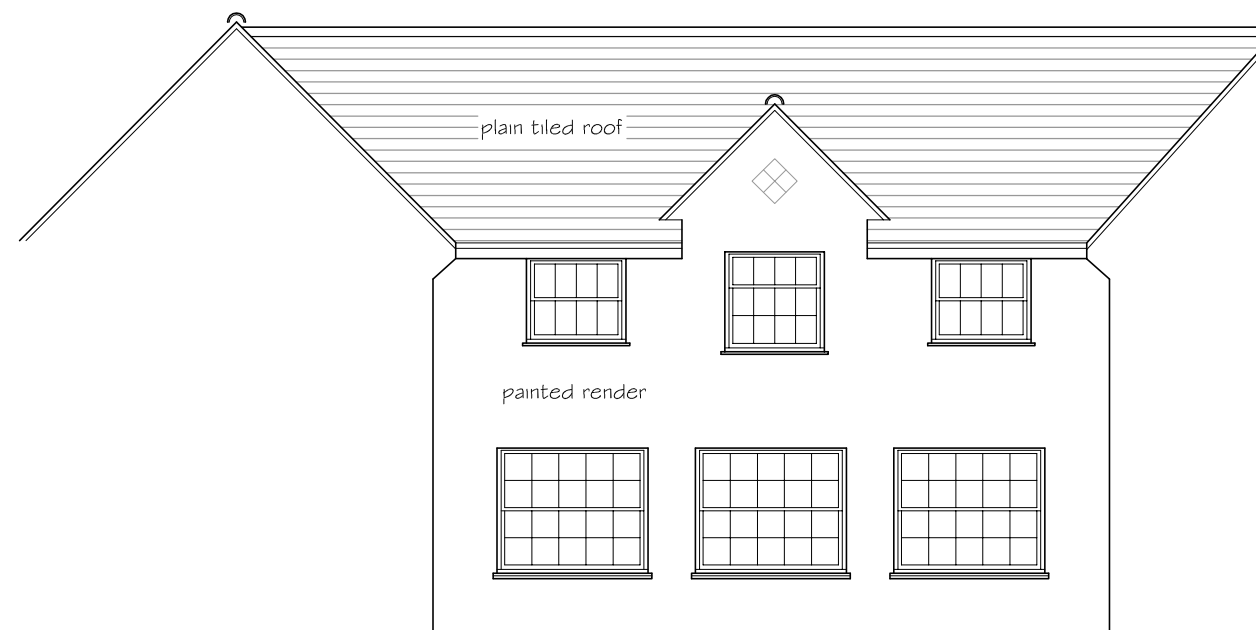

REAR ELEVATION

SIDE ELEVATION

SIDE ELEVATION

PART FRONT ELEVATION

**PNA**

The Old Reading Room, 32 High Road  
 Essendon, Hatfield, Herts. AL9 6HW  
 Tel: 01707 276595 Fax : 01707 260024  
 Copyright © email : info@pna.eclipse.co.uk ~~Do Not Scale~~

The Warren  
 Carbone Hill  
 Northaw

Scale: 1:100  
 Date: August 2014

Existing Elevations

Drg. No  
 732 / 02