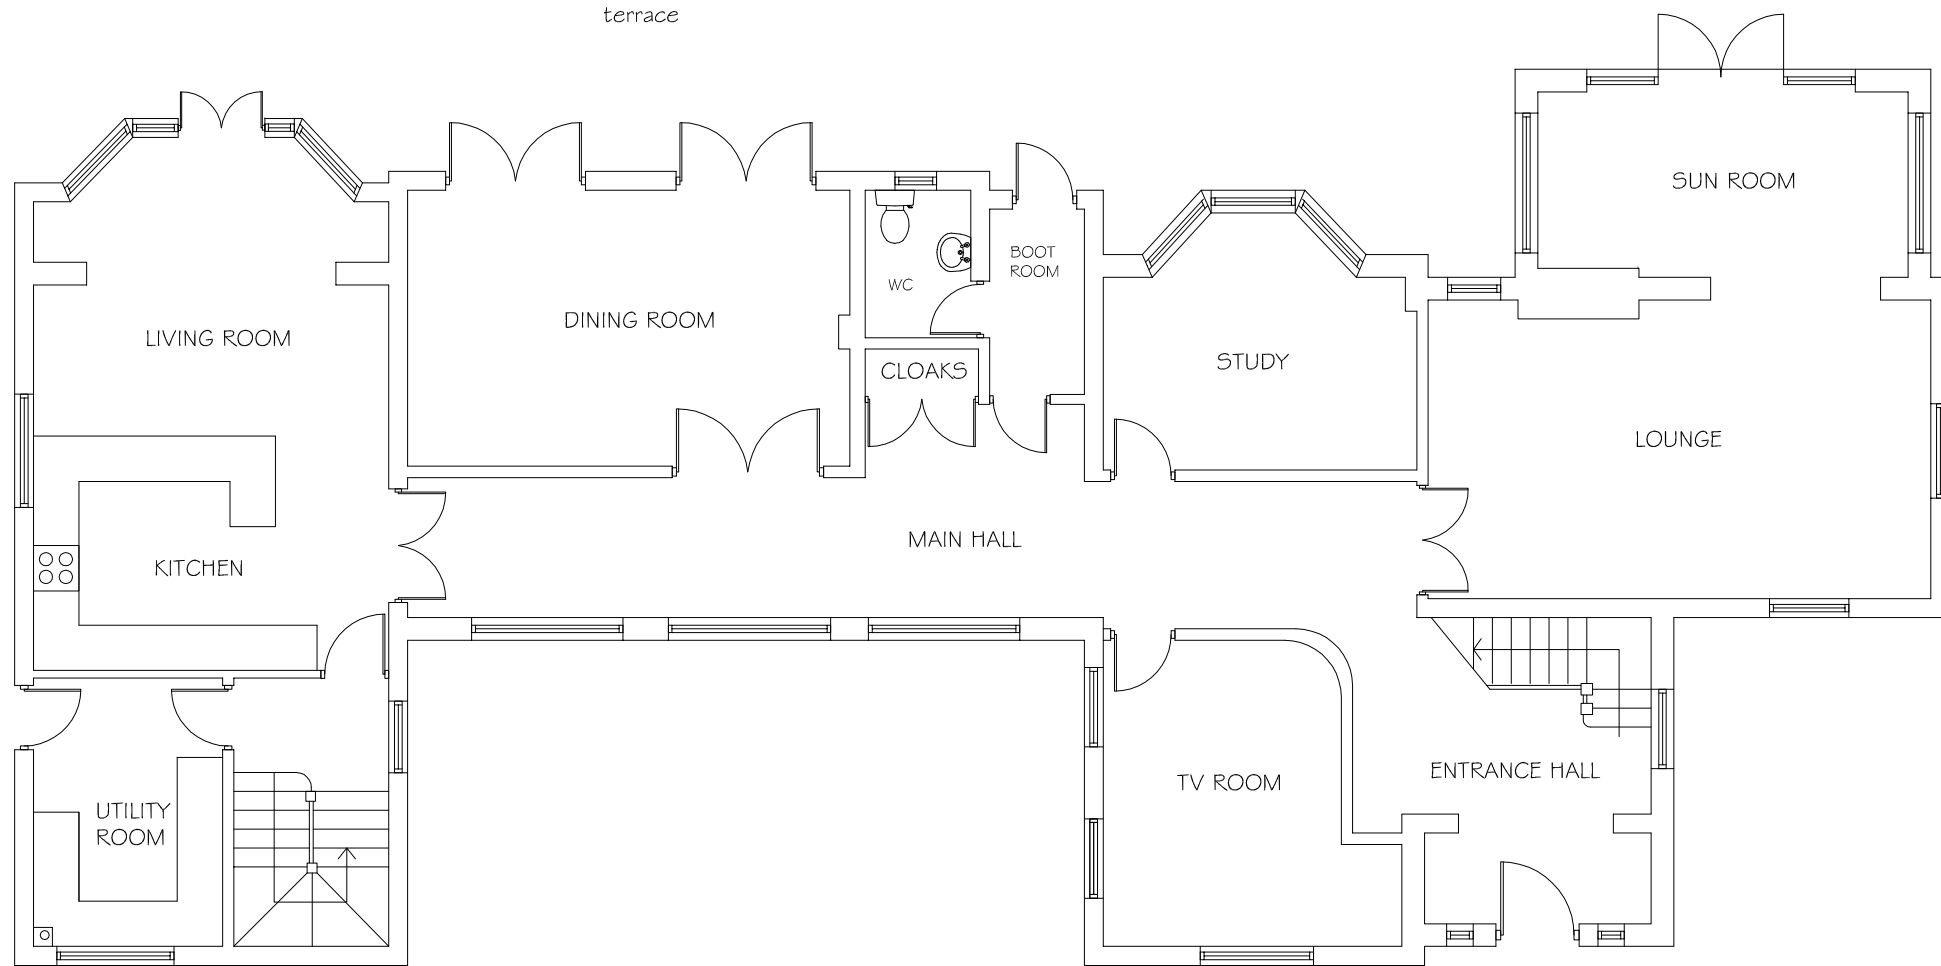

GROUND FLOOR LAYOUT

PNA

The Old Reading Room, 32 High Road
Essendon, Hatfield, Herts. AL9 6HW
Tel: 01707 276595 Fax : 01707 260024
Copyright © email : info@pna.eclipse.co.uk ~~Do Not Scale~~

The Warren
Carbone Hill
Northaw
Scale: 1:100
Date: August 2014

Existing
Ground & First Floor Layouts

Drg. No
732 / 01