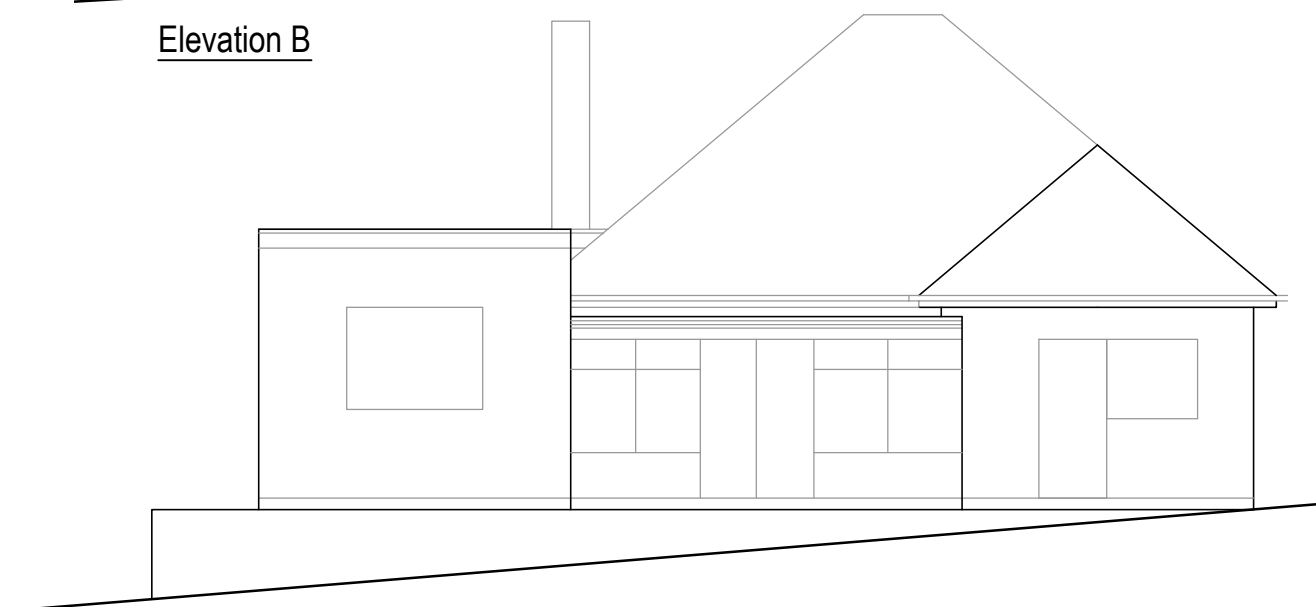

Land off Kingsmead Cuffley

Elevation A

Elevation B

Elevation C

Elevation D

Ground Floor

 Architectural Design & Development Consultants	Title Land of Kingsmead, Cuffley		Detail Existing building - plans and elevations	
	Net Assets The Studio, 141 New Road, Croxley Green, Herts. WD3 3EN. Tel:- 01923 293117. 07531 124528 Web:- www.nettassets.co.uk		Date Jan 2014	Job Ref 1374
	Scale 1:100	Drg No. 11	Rev.	A3