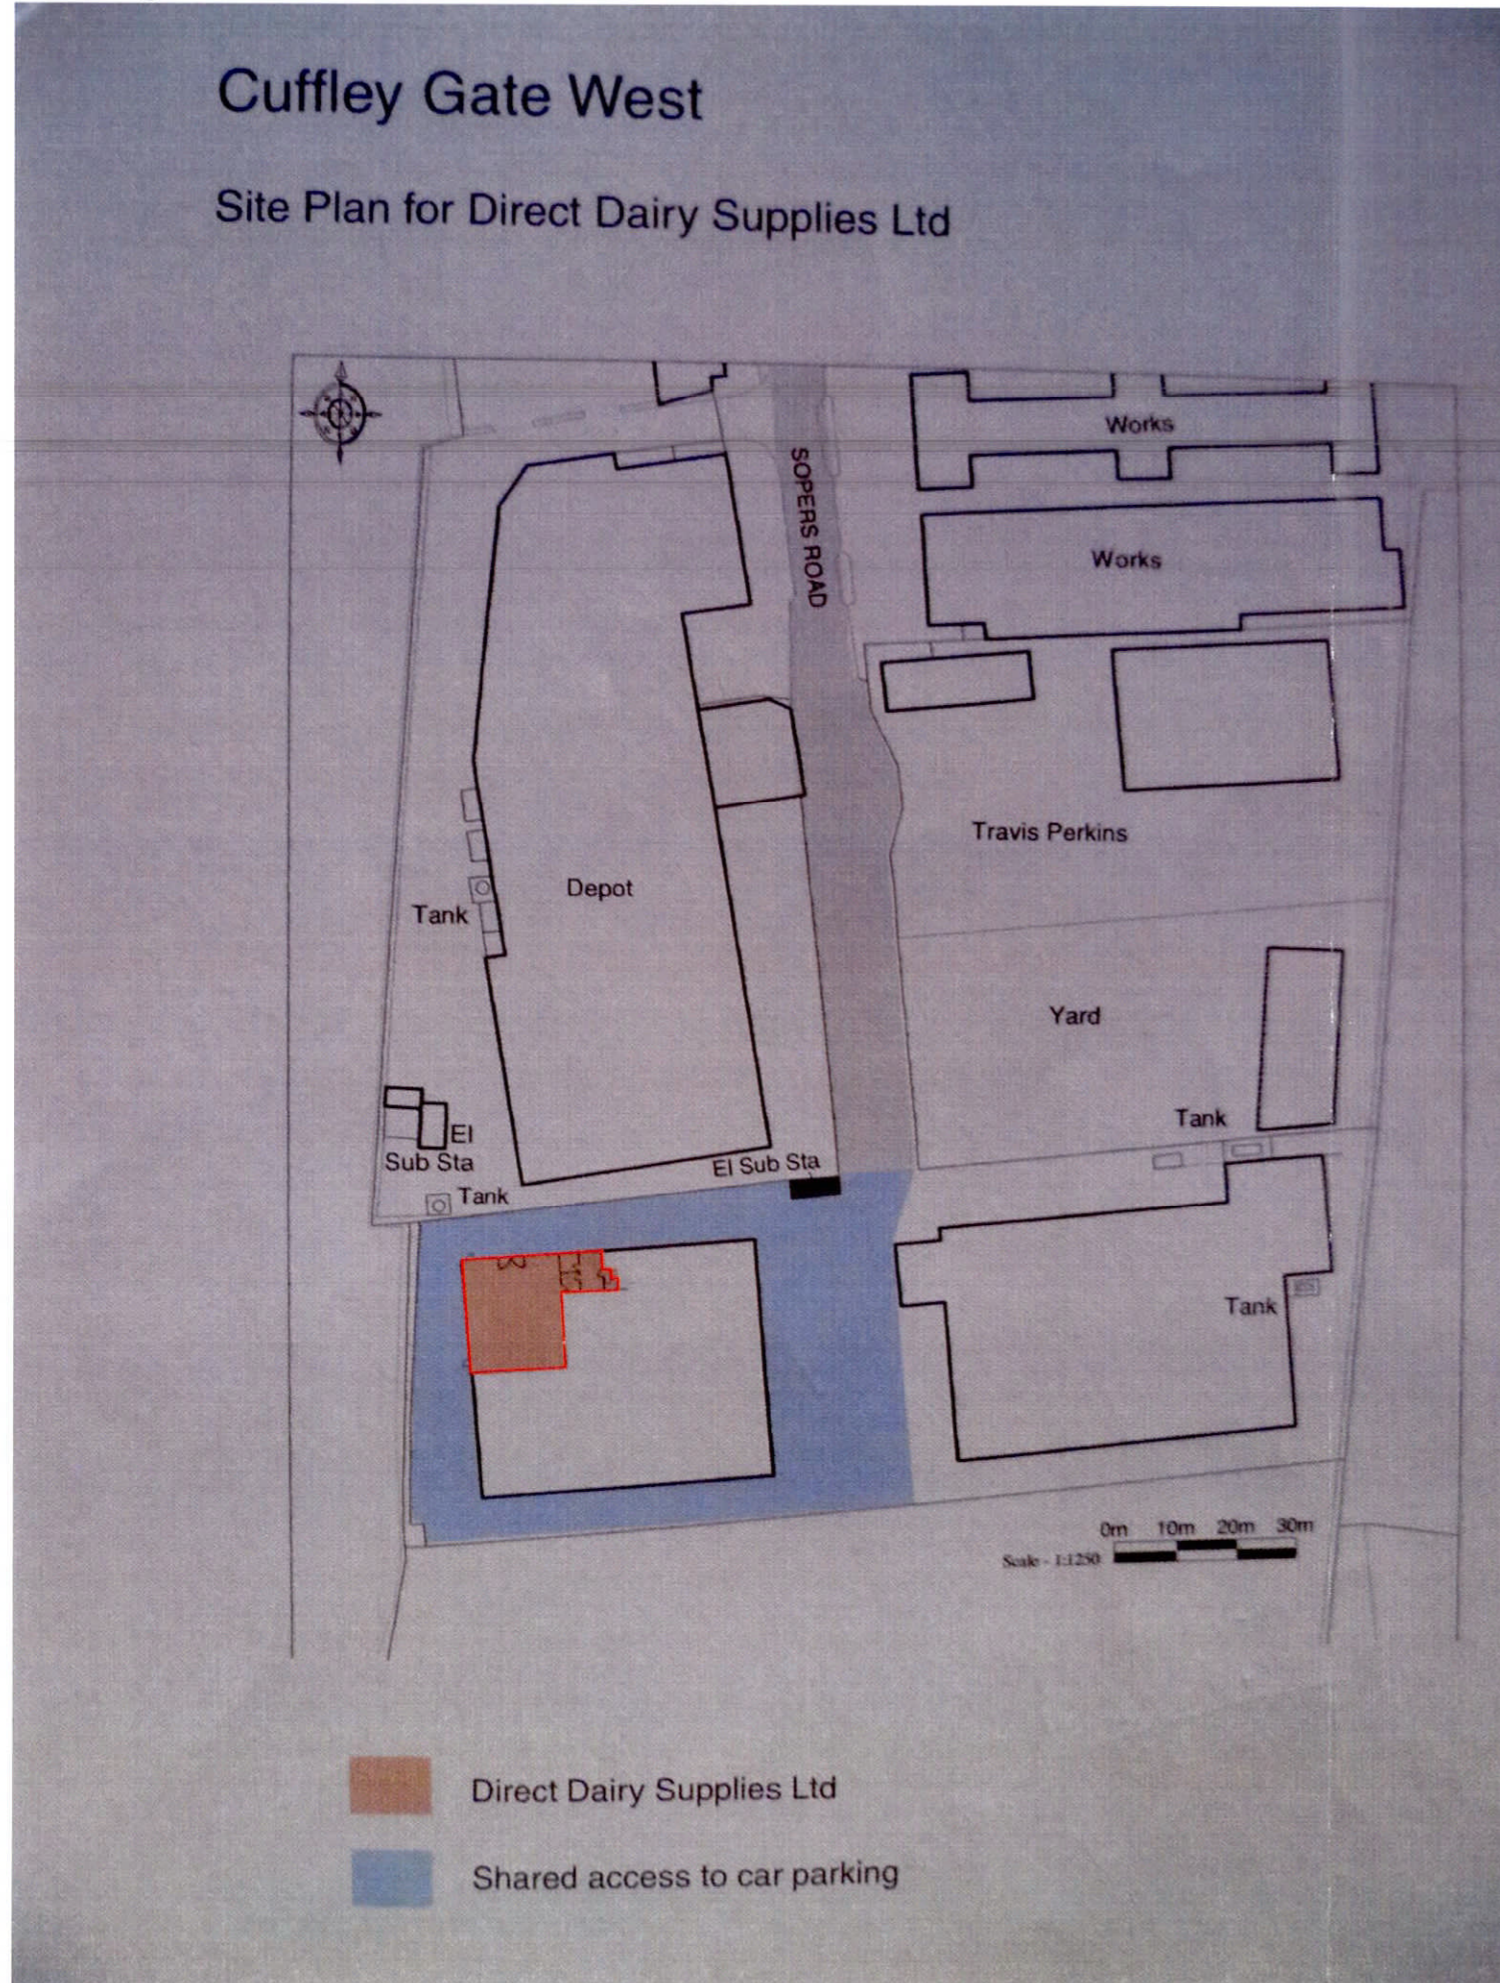

2.0 Background Information + Drawings

2.5 Existing Site Location Plan Scale 1:1250 @ A3

Notes

Do not scale from this drawing.

All dimensions are to be checked on site.

All omissions and discrepancies to be reported to the architect immediately.

The drawing opposite illustrates in red the area occupied by DDS and La Bella Pizza indicated as a red dotted line.

PLANNING DEPARTMENT
OFFICE COPY
03 OCT 2012
2012/1443

Site Location Plan Amended To Scale	August 2012	A
Issued for Planning	August 2012	
	Date	Rev

ISSUED FOR PLANNING

Project
DDS Food Imports
 247 Imperial Drive
 Rayners Lane
 Harrow
 HA2 7H

Drawing
 Existing Site Location Plan

Drawn	Date	Scale
RDL	May 2012	1:1250
Project Number	Drawing Number	Revision
12001	15-01-105	A

Original Drawing Size A3