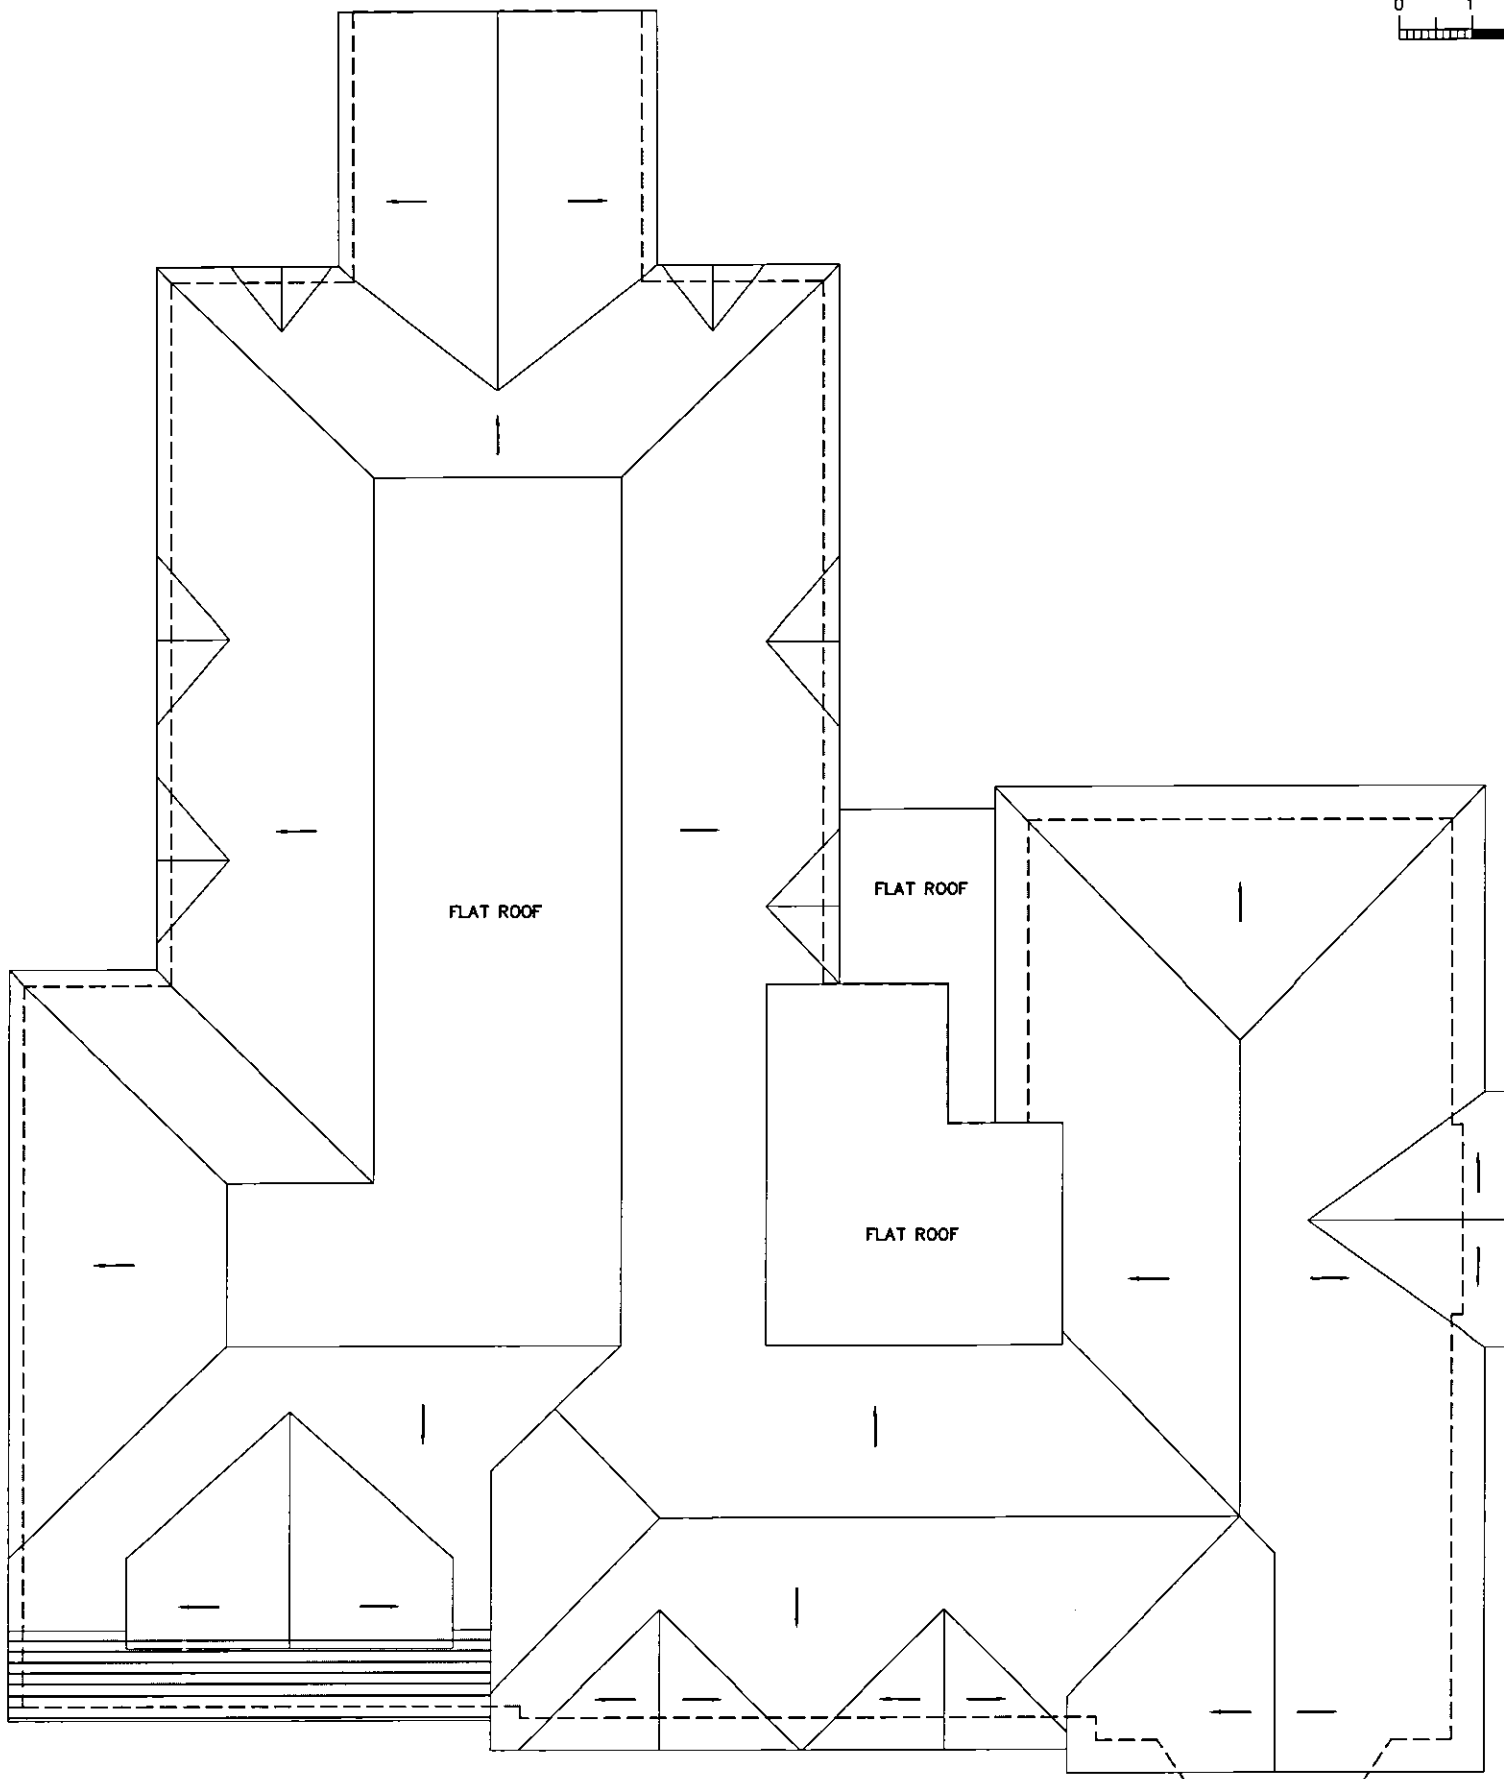

TITLE	
Existing Roof Plan	
PROJECT NAME	
Oak Cottage, 4 Wilkins Green Lane, Hatfield, AL10 9RT	
DRAWN BY	DATE
E.B	August 2012
SCALE	CHECKED
1:100 @ A3	
DRAWING NO.	REV. NO.
EL/2012/09	A

AMENDMENT  
 25 SEP 2013  
 NO. 56/2013/1469/FP.