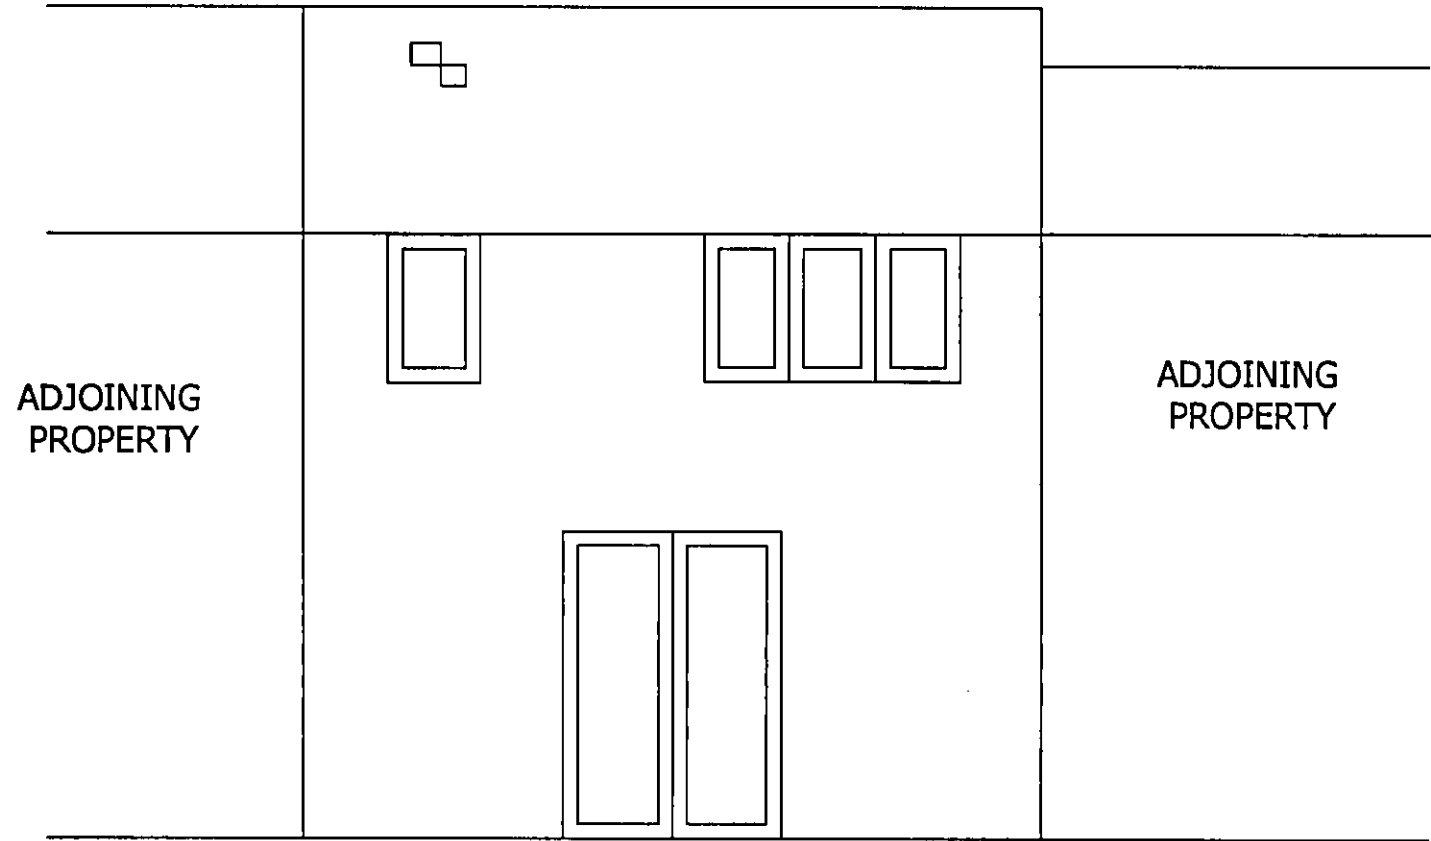

Address: 51 Daisy Drive, Hatfield, Herts

SCALE BAR (Meters)

PLANNING

28 NOV 2011

2011/2053

Sheet Size = A3
Dimensions = mm

DESIGNED BY N Cavill	CHECKED BY	APPROVED BY	DATE	DATE 21/11/2011
SCALE 1:50			EXISTING REAR ELEVATION	
DD51ERE			ISSUE A	SHEET 1/1