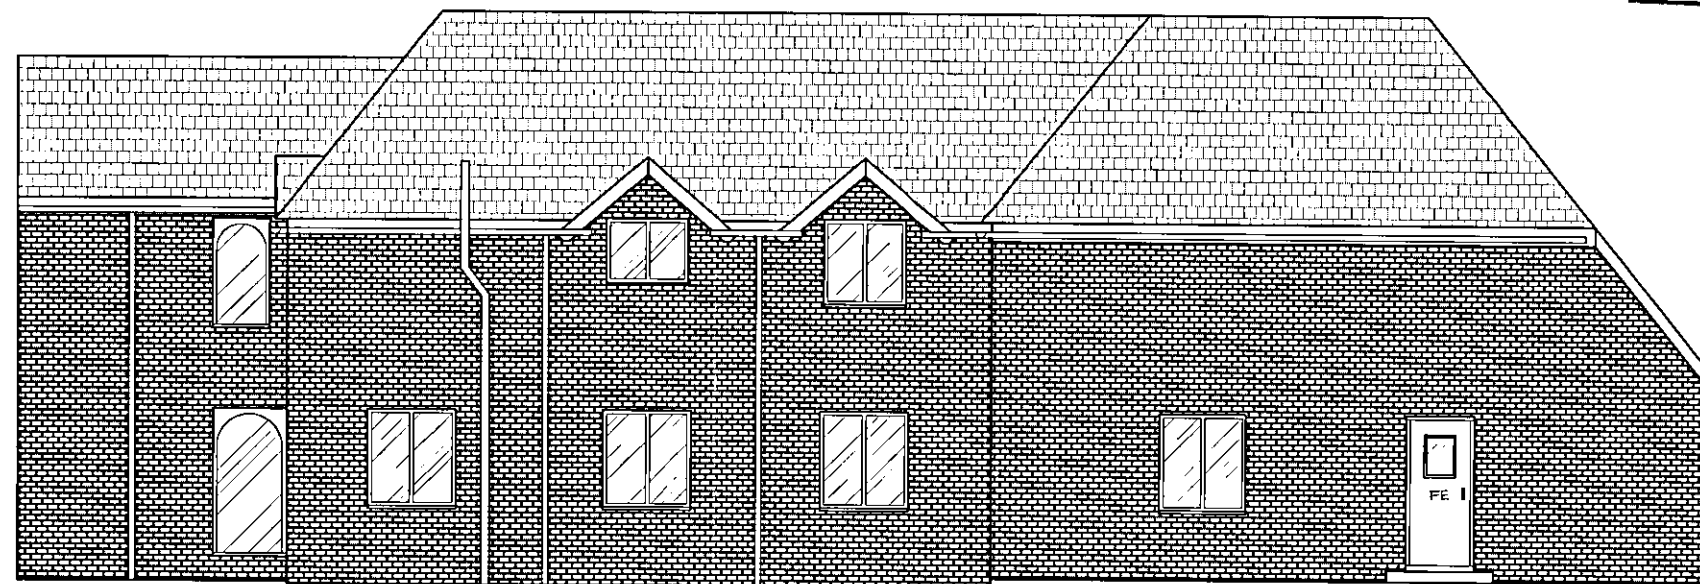

TITLE Existing Elevations North East & West	
PROJECT NAME Oak Cottage, 4 Wilkins Green Lane, Hatfield, AL10 9RT	
DRAWN BY E.B	DATE August 2012
SCALE 1:100 @ A3	CHECKED
DRAWING NO. EL/2012/04	REV. NO. -

NORTH EAST ELEVATION

NORTH EAST ELEVATION CONTINUED

WELWYN HATFIELD
PLANNING
- 1 AUG 2013
No: _____

NORTH WEST ELEVATION