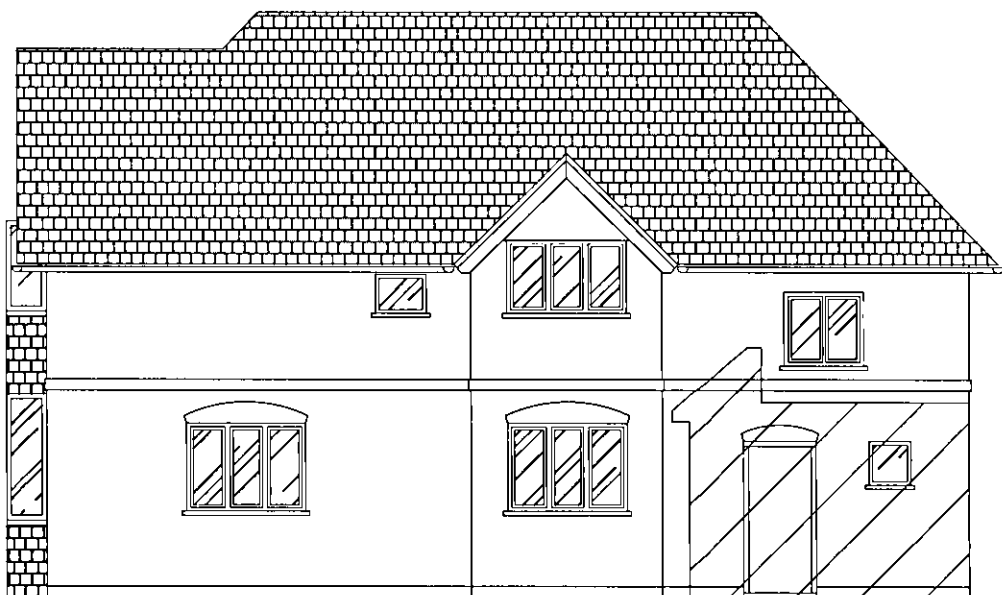

TITLE Existing Elevations North East & West	
PROJECT NAME Oak Cottage, 4 Wilkins Green Lane, Hatfield, AL10 9RT	
DRAWN BY	DATE SEPT 2013
SCALE 1:100 @ A3	CHECKED
DRAWING NO. EL/2012/04	REV. NO. B

NORTH EAST ELEVATION (Facing No3)

NORTH EAST ELEVATION CONTINUED

ANNEX STAFF ACCOMODATION BLOCK  
REFER TO DRAWING OC 1012-1

NORTH WEST ELEVATION (Facing No5)

ANNEX STAFF ACCOMODATION BLOCK  
REFER TO DRAWING OC 1012-1

AMENDMENT  
25 SEP 2013  
NO: S6/2013/1469 (TG)