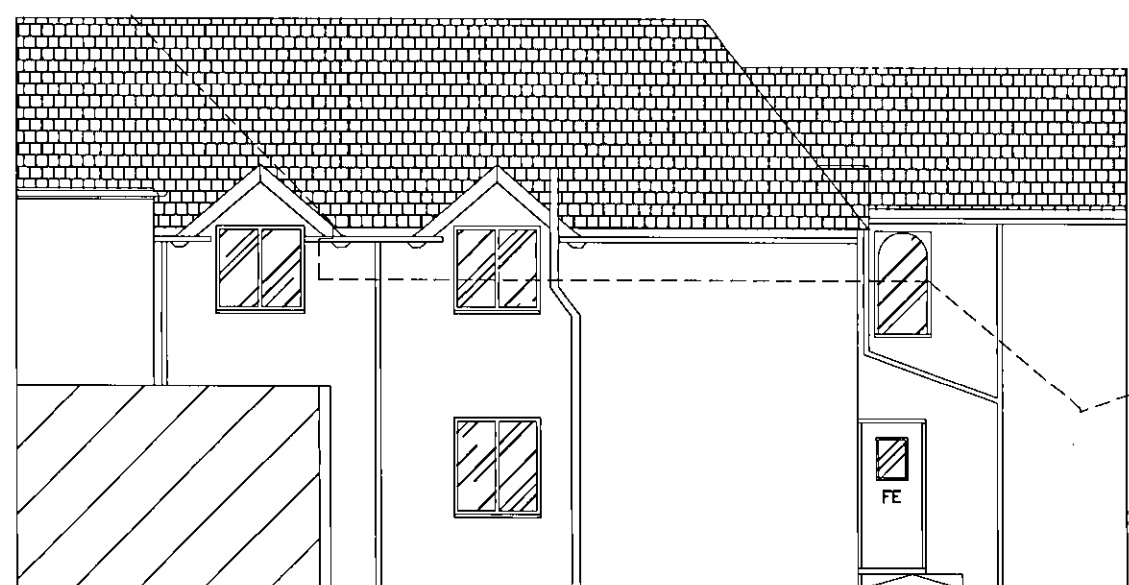

TITLE Existing Elevations North East & West	
PROJECT NAME Oak Cottage, 4 Wilkins Green Lane, Hatfield, AL10 9RT	
DRAWN BY	DATE SEPT 2013
SCALE 1:100 @ A3	CHECKED
DRAWING NO. EL/2012/04	REV. NO. B

NORTH EAST ELEVATION (Facing No3)

NORTH EAST ELEVATION CONTINUED

ANNEX STAFF ACCOMODATION BLOCK  
REFER TO DRAWING OC 1012-1

NORTH WEST ELEVATION (Facing No5)

ANNEX STAFF ACCOMODATION BLOCK  
REFER TO DRAWING OC 1012-1

AMENDMENT  
25 SEP 2013  
NO: S6/2013/1469 (TG)