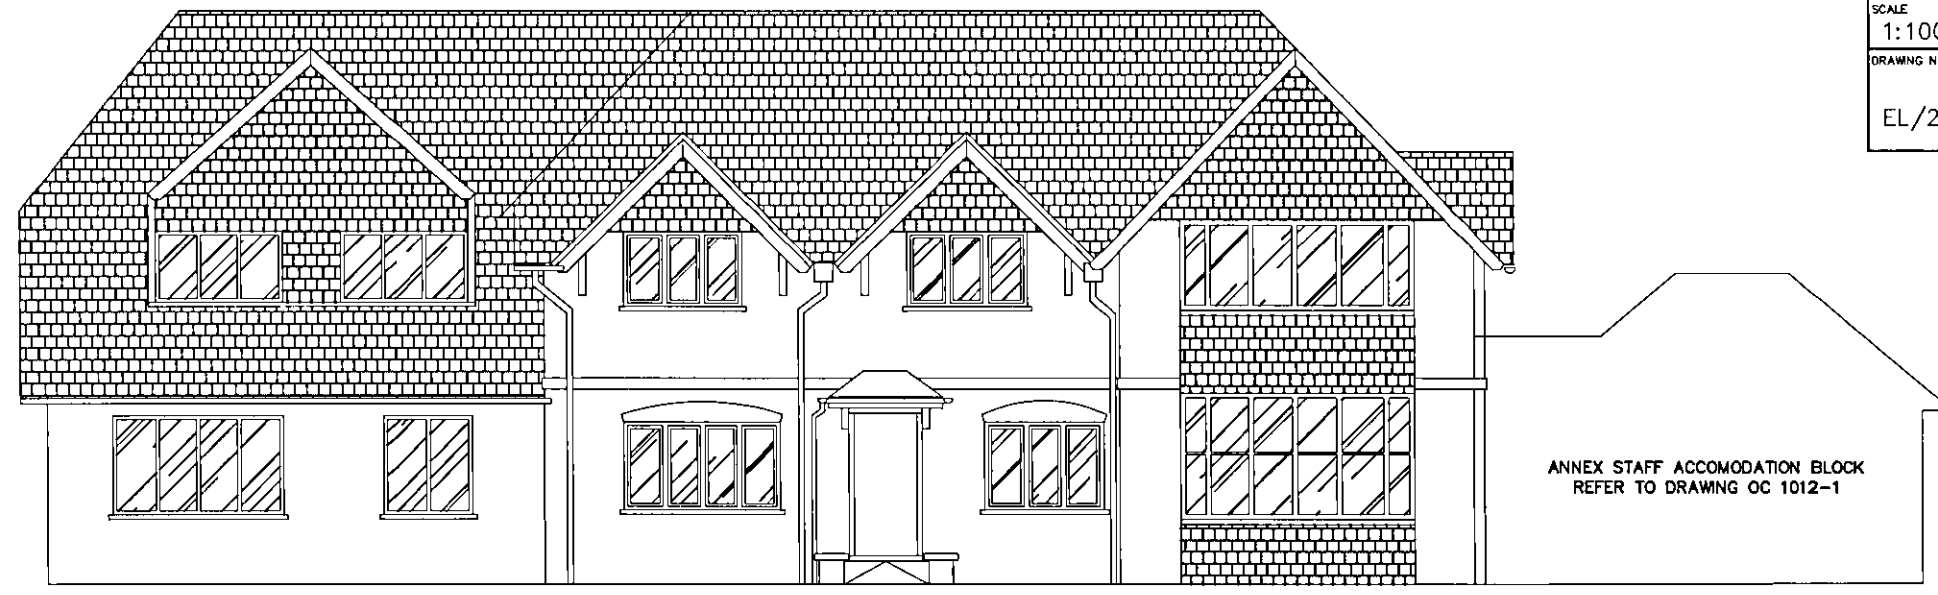

TITLE Existing Elevations North & South	
PROJECT NAME Oak Cottage, 4 Wilkins Green Lane, Hatfield, AL10 9RT	
DRAWN BY E.B	DATE SEPT 2013
SCALE 1:100 @ A3	CHECKED
DRAWING NO. EL/2012/03	REV. NO. A

SOUTH ELEVATION