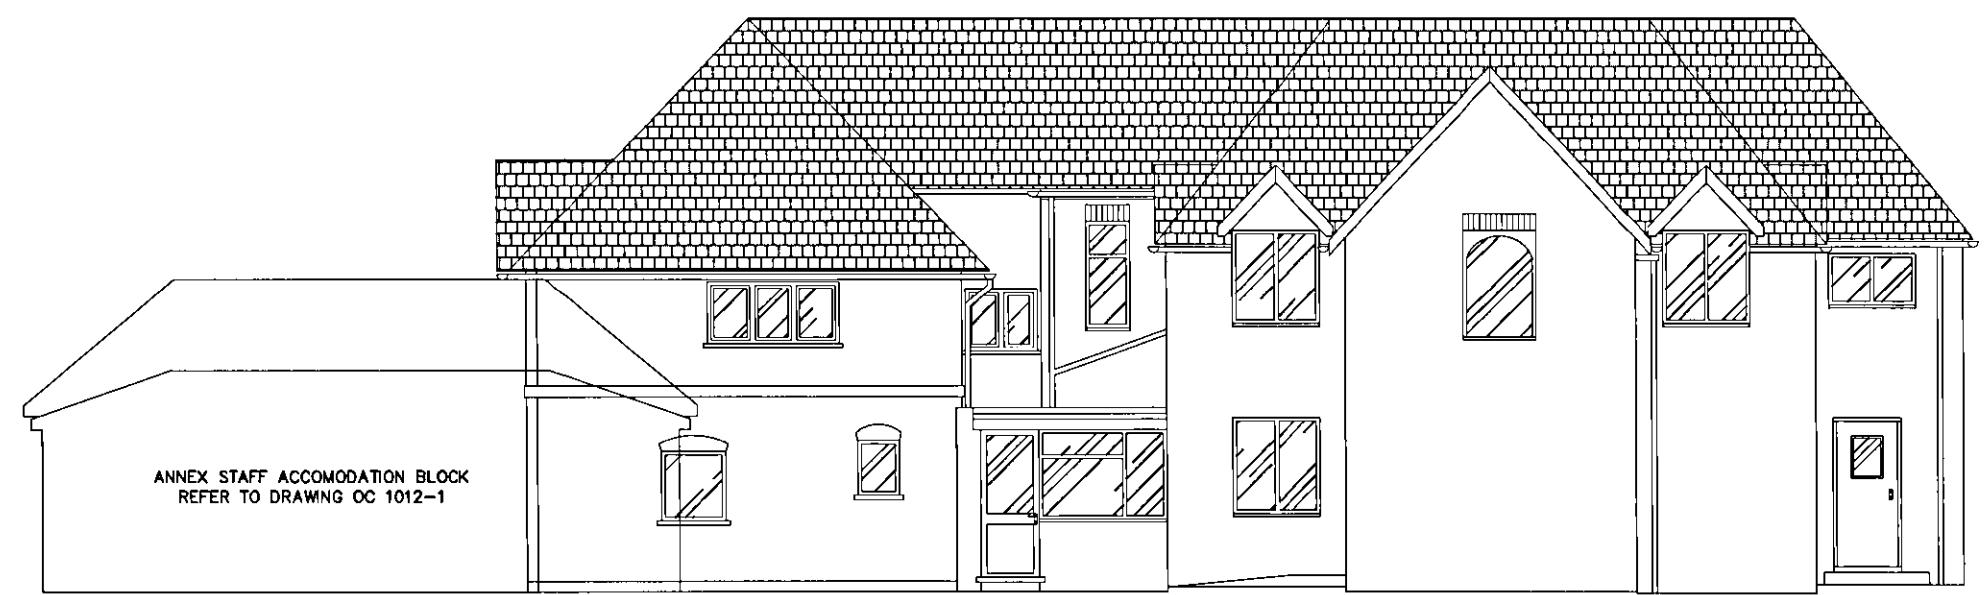

TITLE Existing Elevations North & South	
PROJECT NAME Oak Cottage, 4 Wilkins Green Lane, Hatfield, AL10 9RT	
DRAWN BY E.B	DATE SEPT 2013
SCALE 1:100 @ A3	CHECKED
DRAWING NO. EL/2012/03	REV. NO. A

SOUTH ELEVATION