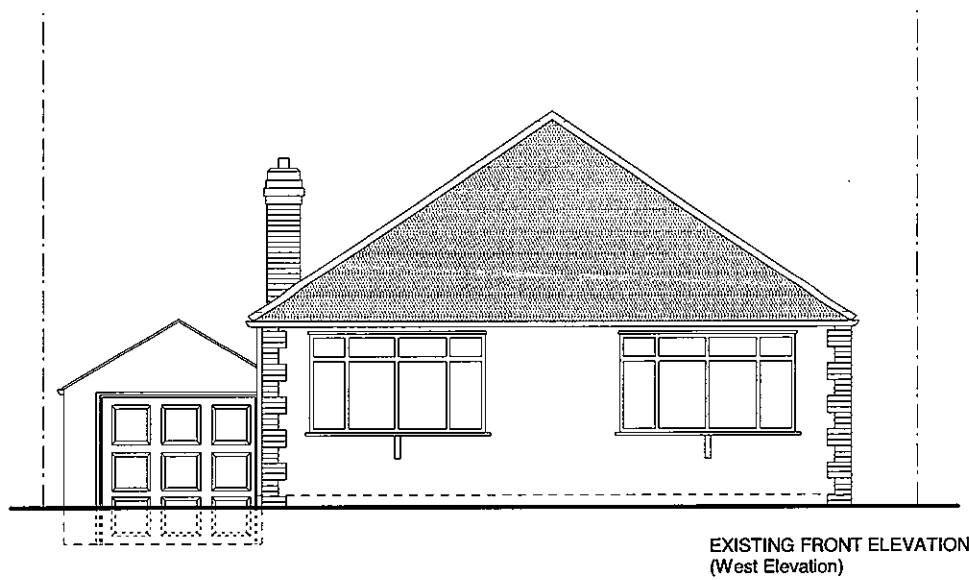

Rev	Description	Date

25 THEOBALDS ROAD
CUFFLEY
LONDON
EN6 4HQ
- 0 MAY 2013
2013/0899

Derek Danso
89 Alberta Road
Bush Hill Park
Enfield
London
EN1 1JA

Tel / Fax : +44 (0)208 447 55 45
Mobile : +44 (0)790 015 56 05

Email : info@cube-architects.co.uk

Project:
**PROPOSED SIDE / REAR
EXTENSION**

25 THEOBALDS ROAD
CUFFLEY
LONDON
EN6 4HQ

Notes:

Drawn By:
D Danso

Date:
26-02-13

Title:
EXISTING SIDE ELEVATION
(House Entrance)
EXISTING FRONT ELEVATION
EXISTING REAR ELEVATION

A3

Drawing No:
DRG/002/260213

Scale:
1:100