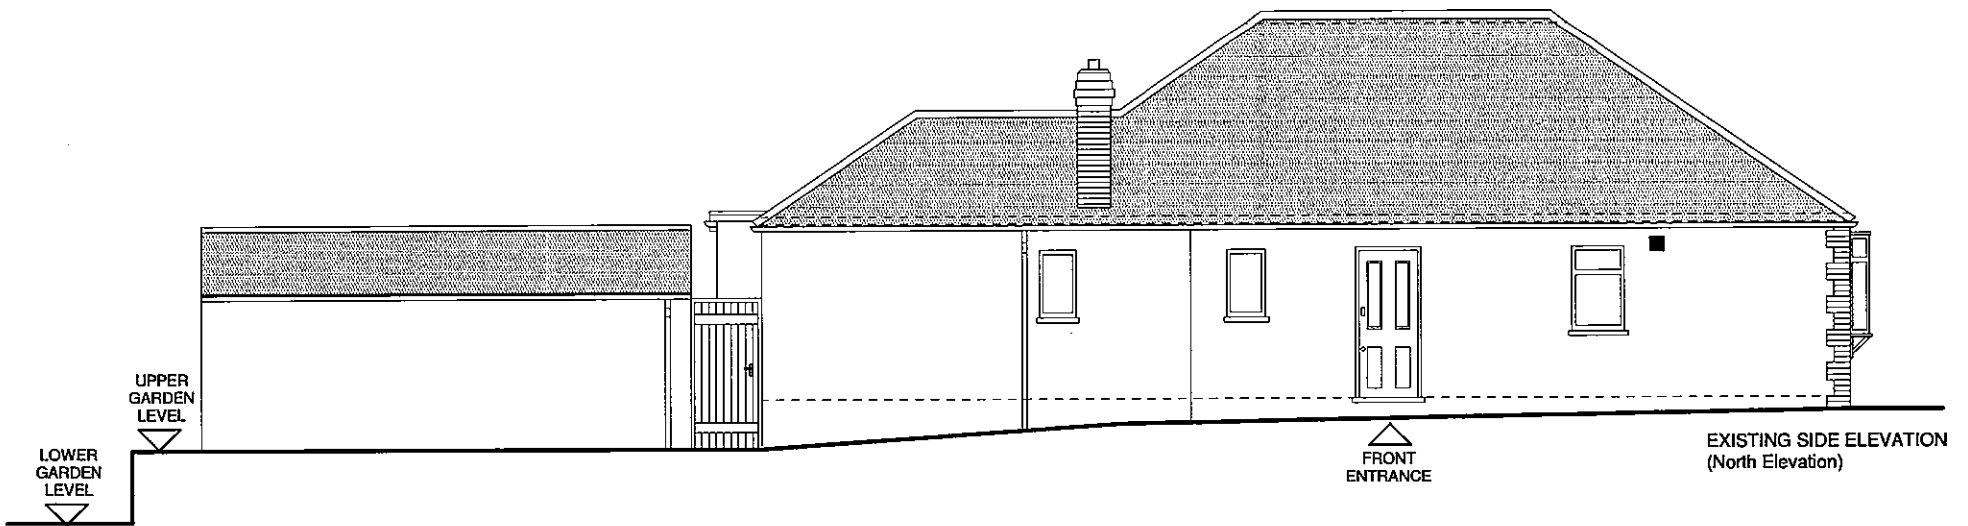

Rev	Description	Date

25 THEOBALDS ROAD
CUFFLEY
LONDON
EN6 4HQ
- 0 MAY 2013
2013/0899

Derek Danso
89 Alberta Road
Bush Hill Park
Enfield
London
EN1 1JA

Tel / Fax : +44 (0)208 447 55 45
Mobile : +44 (0)790 015 56 05

Email : info@cube-architects.co.uk

Project:
**PROPOSED SIDE / REAR
EXTENSION**

25 THEOBALDS ROAD
CUFFLEY
LONDON
EN6 4HQ

Notes:

Drawn By:
D Danso

Date:
26-02-13

Title:
EXISTING SIDE ELEVATION
(House Entrance)
EXISTING FRONT ELEVATION
EXISTING REAR ELEVATION

A3

Drawing No:
DRG/002/260213

Scale:
1:100