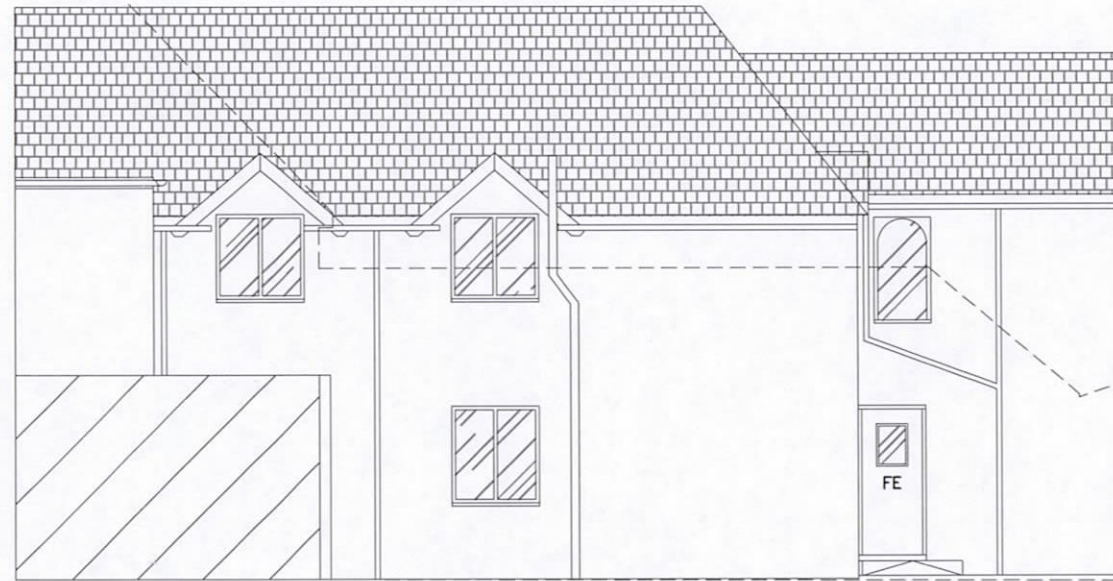

TITLE	
Existing Elevations North East & West	
PROJECT NAME	
Oak Cottage, 4 Wilkins Green Lane, Hatfield, AL10 9RT	
DRAWN BY	DATE
	SEPT 2013
SCALE	CHECKED
1:100 @ A3	
DRAWING NO.	REV. NO.
EL/2012/04	B

NORTH EAST ELEVATION (Facing No3)

NORTH EAST ELEVATION CONTINUED

ANNEX STAFF ACCOMODATION BLOCK
REFER TO DRAWING OC 1012-1

PLANNING
DEPARTMENT

12 JUL 2014

NORTH WEST ELEVATION (Facing No5)

ANNEX STAFF ACCOMODATION BLOCK
REFER TO DRAWING OC 1012-1