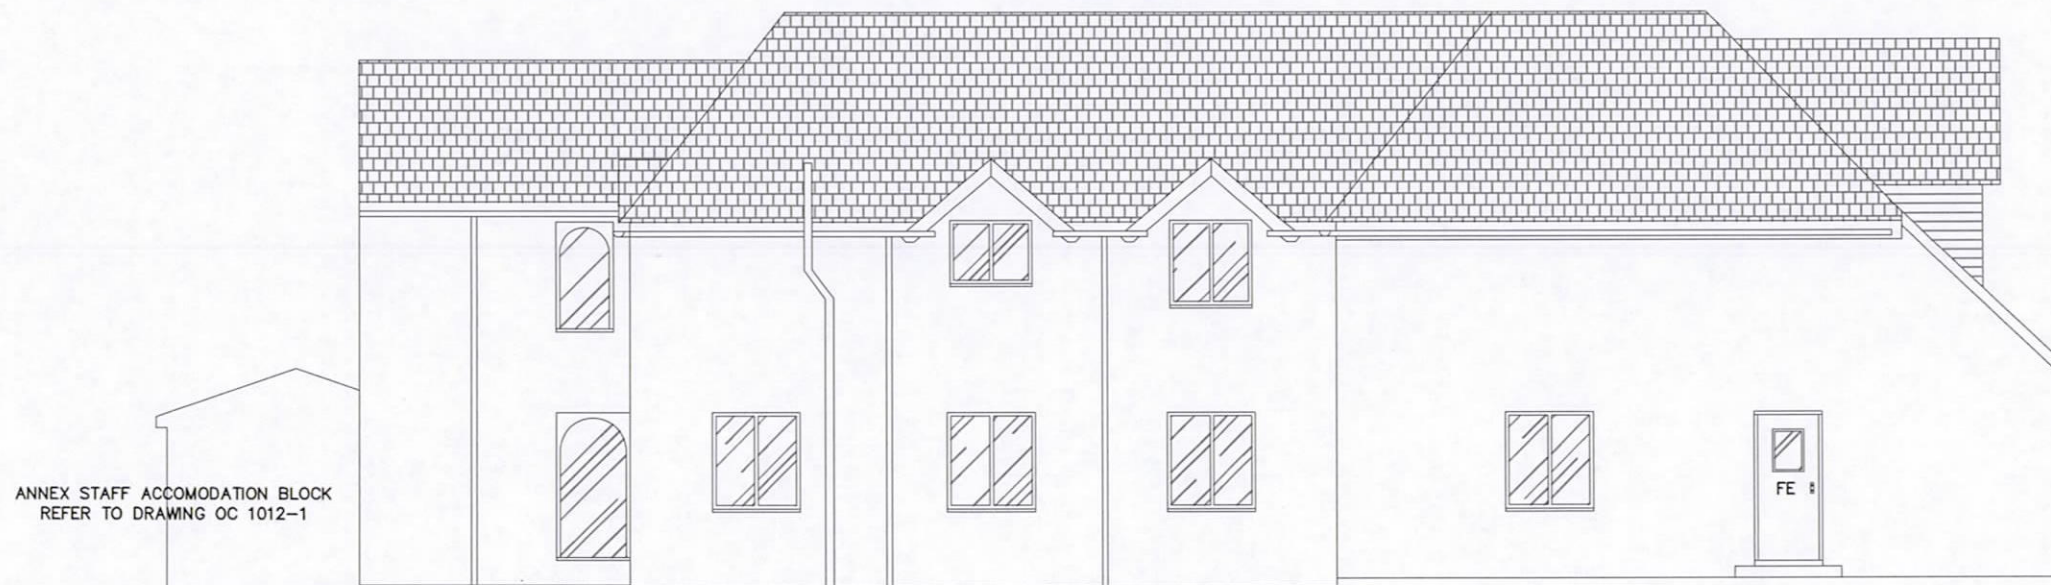

TITLE	
Existing Elevations North East & West	
PROJECT NAME	
Oak Cottage, 4 Wilkins Green Lane, Hatfield, AL10 9RT	
DRAWN BY	DATE
	SEPT 2013
SCALE	CHECKED
1:100 @ A3	
DRAWING NO.	REV. NO.
EL/2012/04	B

NORTH EAST ELEVATION (Facing No3)

NORTH EAST ELEVATION CONTINUED

ANNEX STAFF ACCOMODATION BLOCK
REFER TO DRAWING OC 1012-1

PLANNING
DEPARTMENT

12 JUL 2014

NORTH WEST ELEVATION (Facing No5)

ANNEX STAFF ACCOMODATION BLOCK
REFER TO DRAWING OC 1012-1