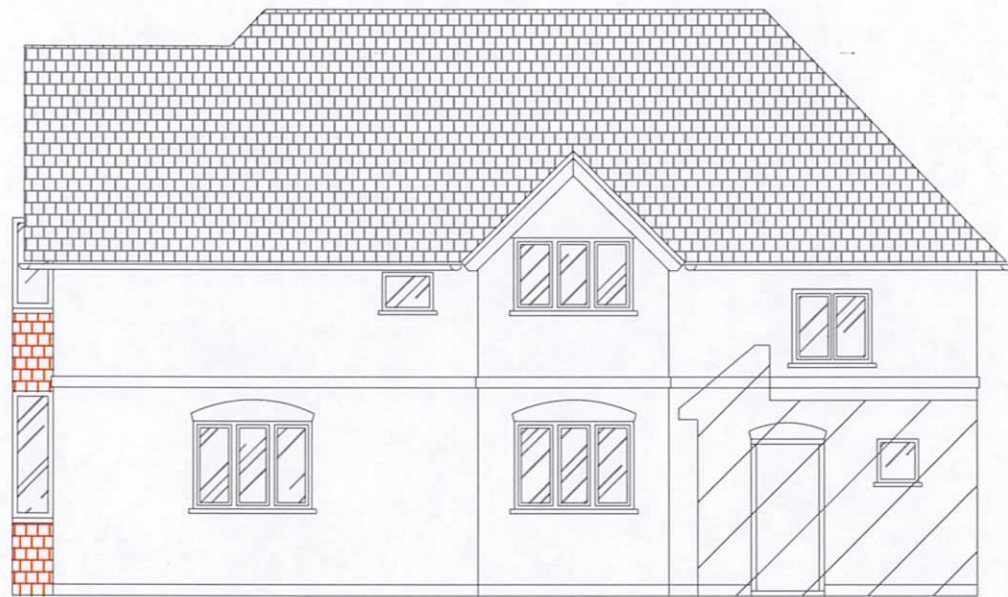

TITLE	
Existing Elevations North East & West	
PROJECT NAME	
Oak Cottage, 4 Wilkins Green Lane, Hatfield, AL10 9RT	
DRAWN BY	DATE
	SEPT 2013
SCALE	CHECKED
1:100 @ A3	
DRAWING NO.	REV. NO.
EL/2012/04	B

NORTH EAST ELEVATION (Facing No3)

NORTH EAST ELEVATION CONTINUED

ANNEX STAFF ACCOMODATION BLOCK
REFER TO DRAWING OC 1012-1

PLANNING
DEPARTMENT

12 JUL 2014

NORTH WEST ELEVATION (Facing No5)

ANNEX STAFF ACCOMODATION BLOCK
REFER TO DRAWING OC 1012-1