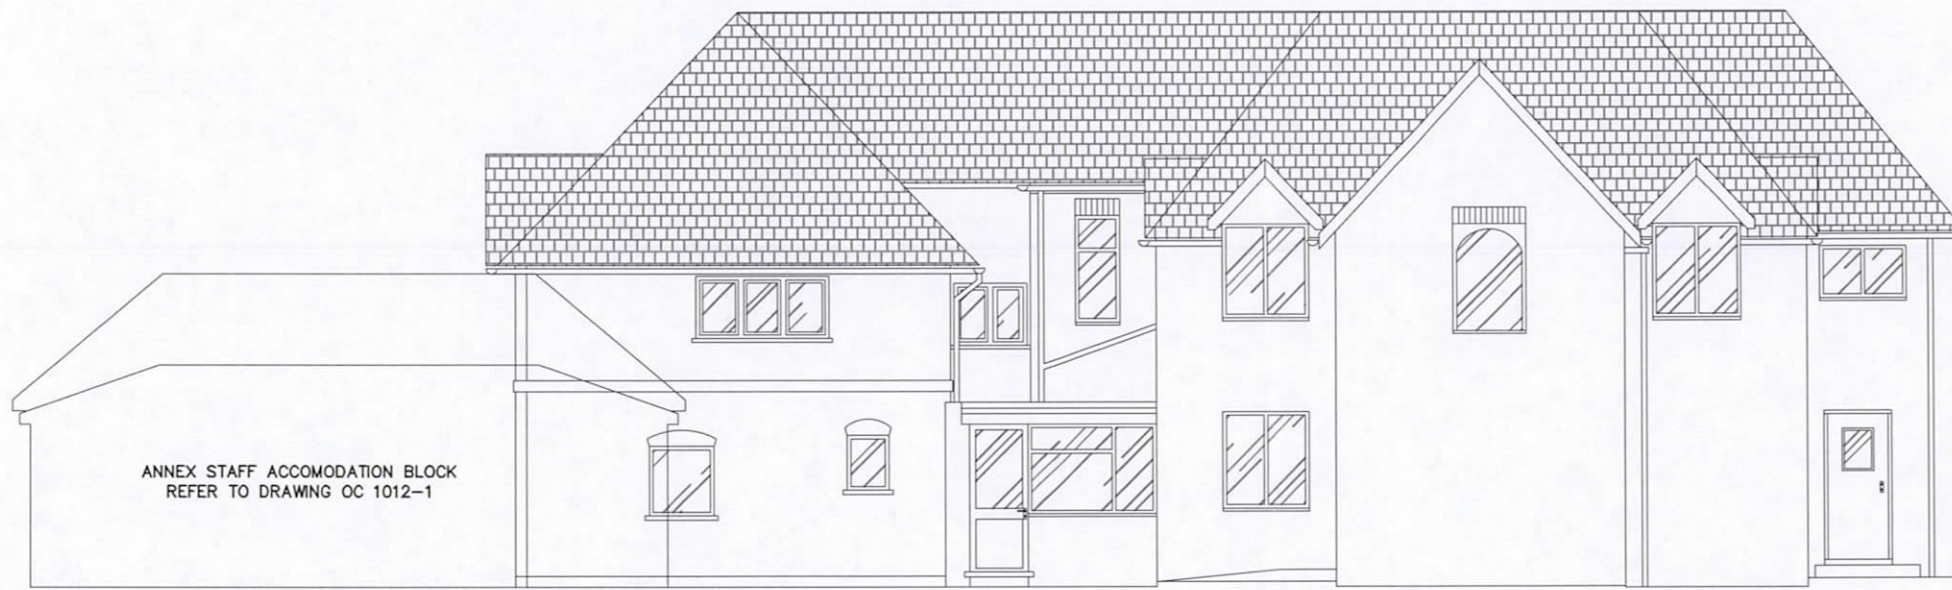

TITLE Existing Elevations North & South	
PROJECT NAME Oak Cottage, 4 Wilkins Green Lane, Hatfield, AL10 9RT	
DRAWN BY E.B	DATE SEPT 2013
SCALE 1:100 @ A3	CHECKED
DRAWING NO. EL/2012/03	REV. NO. A

SOUTH ELEVATION

PLANNING
DEPARTMENT
12 JUL 2014

NORTH ELEVATION