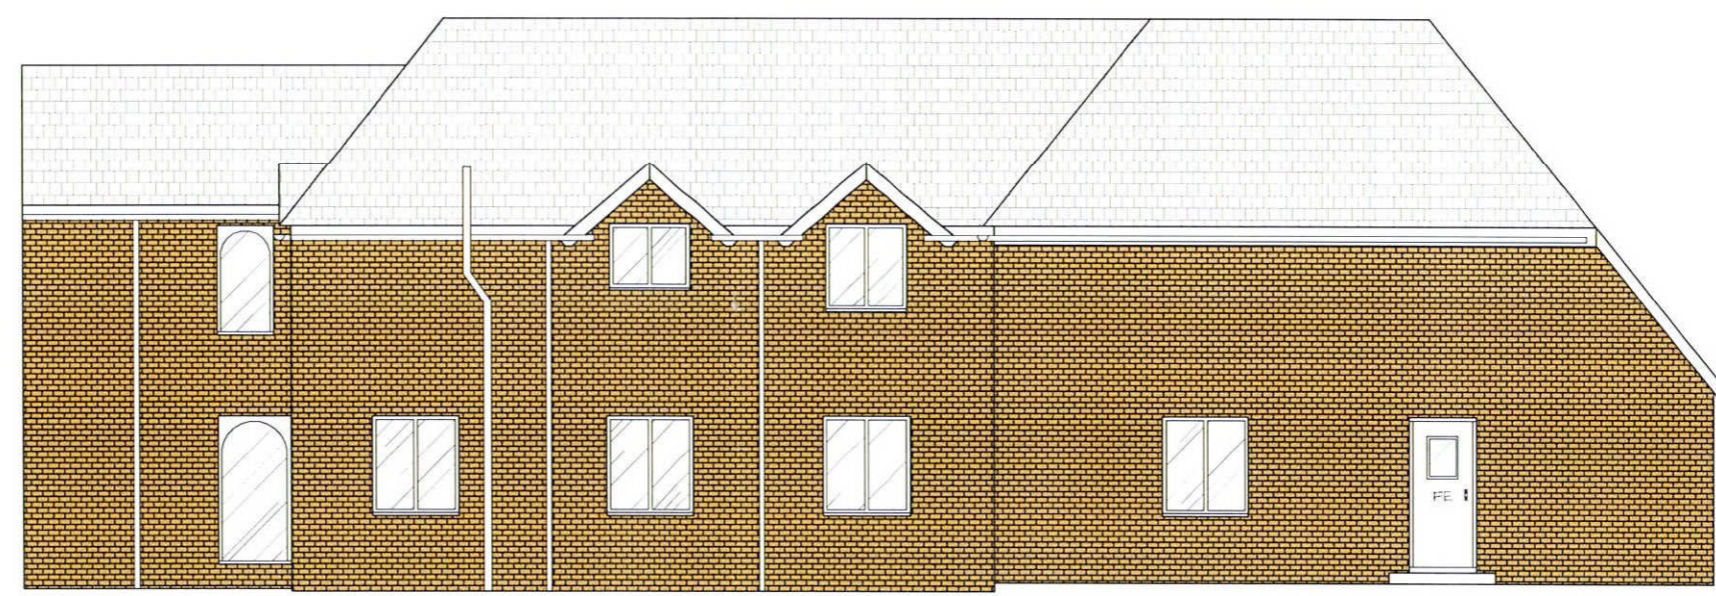

TITLE	
Existing Elevations North East & West	
PROJECT NAME	
Oak Cottage, 4 Wilkins Green Lane, Hatfield, AL10 9RT	
DRAWN BY	DATE
E.B	August 2012
SCALE	CHECKED
1:100 @ A3	
DRAWING NO.	REV. NO.
EL/2012/04	-

NORTH EAST ELEVATION

NORTH EAST ELEVATION CONTINUED

NORTH WEST ELEVATION

PLANNING DEPARTMENT  
COUNCIL OFFICE

01  
2013/23