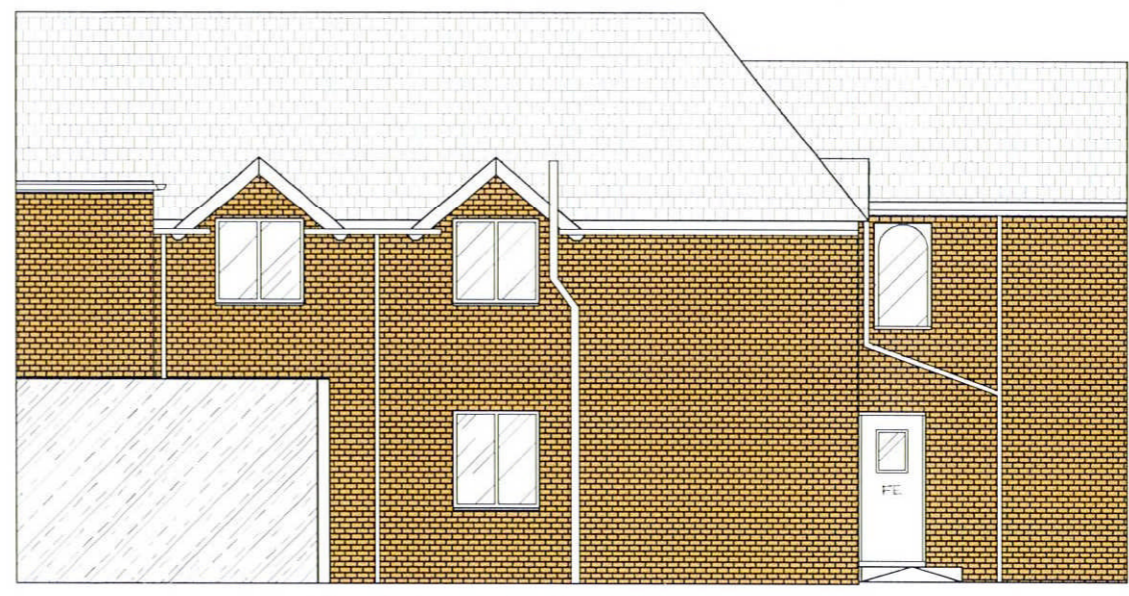

TITLE	
Existing Elevations North East & West	
PROJECT NAME	
Oak Cottage, 4 Wilkins Green Lane, Hatfield, AL10 9RT	
DRAWN BY	DATE
E.B	August 2012
SCALE	CHECKED
1:100 @ A3	
DRAWING NO.	REV. NO.
EL/2012/04	-

NORTH EAST ELEVATION

NORTH EAST ELEVATION CONTINUED

NORTH WEST ELEVATION

PLANNING DEPARTMENT  
COUNCIL OFFICE

01  
2013/23