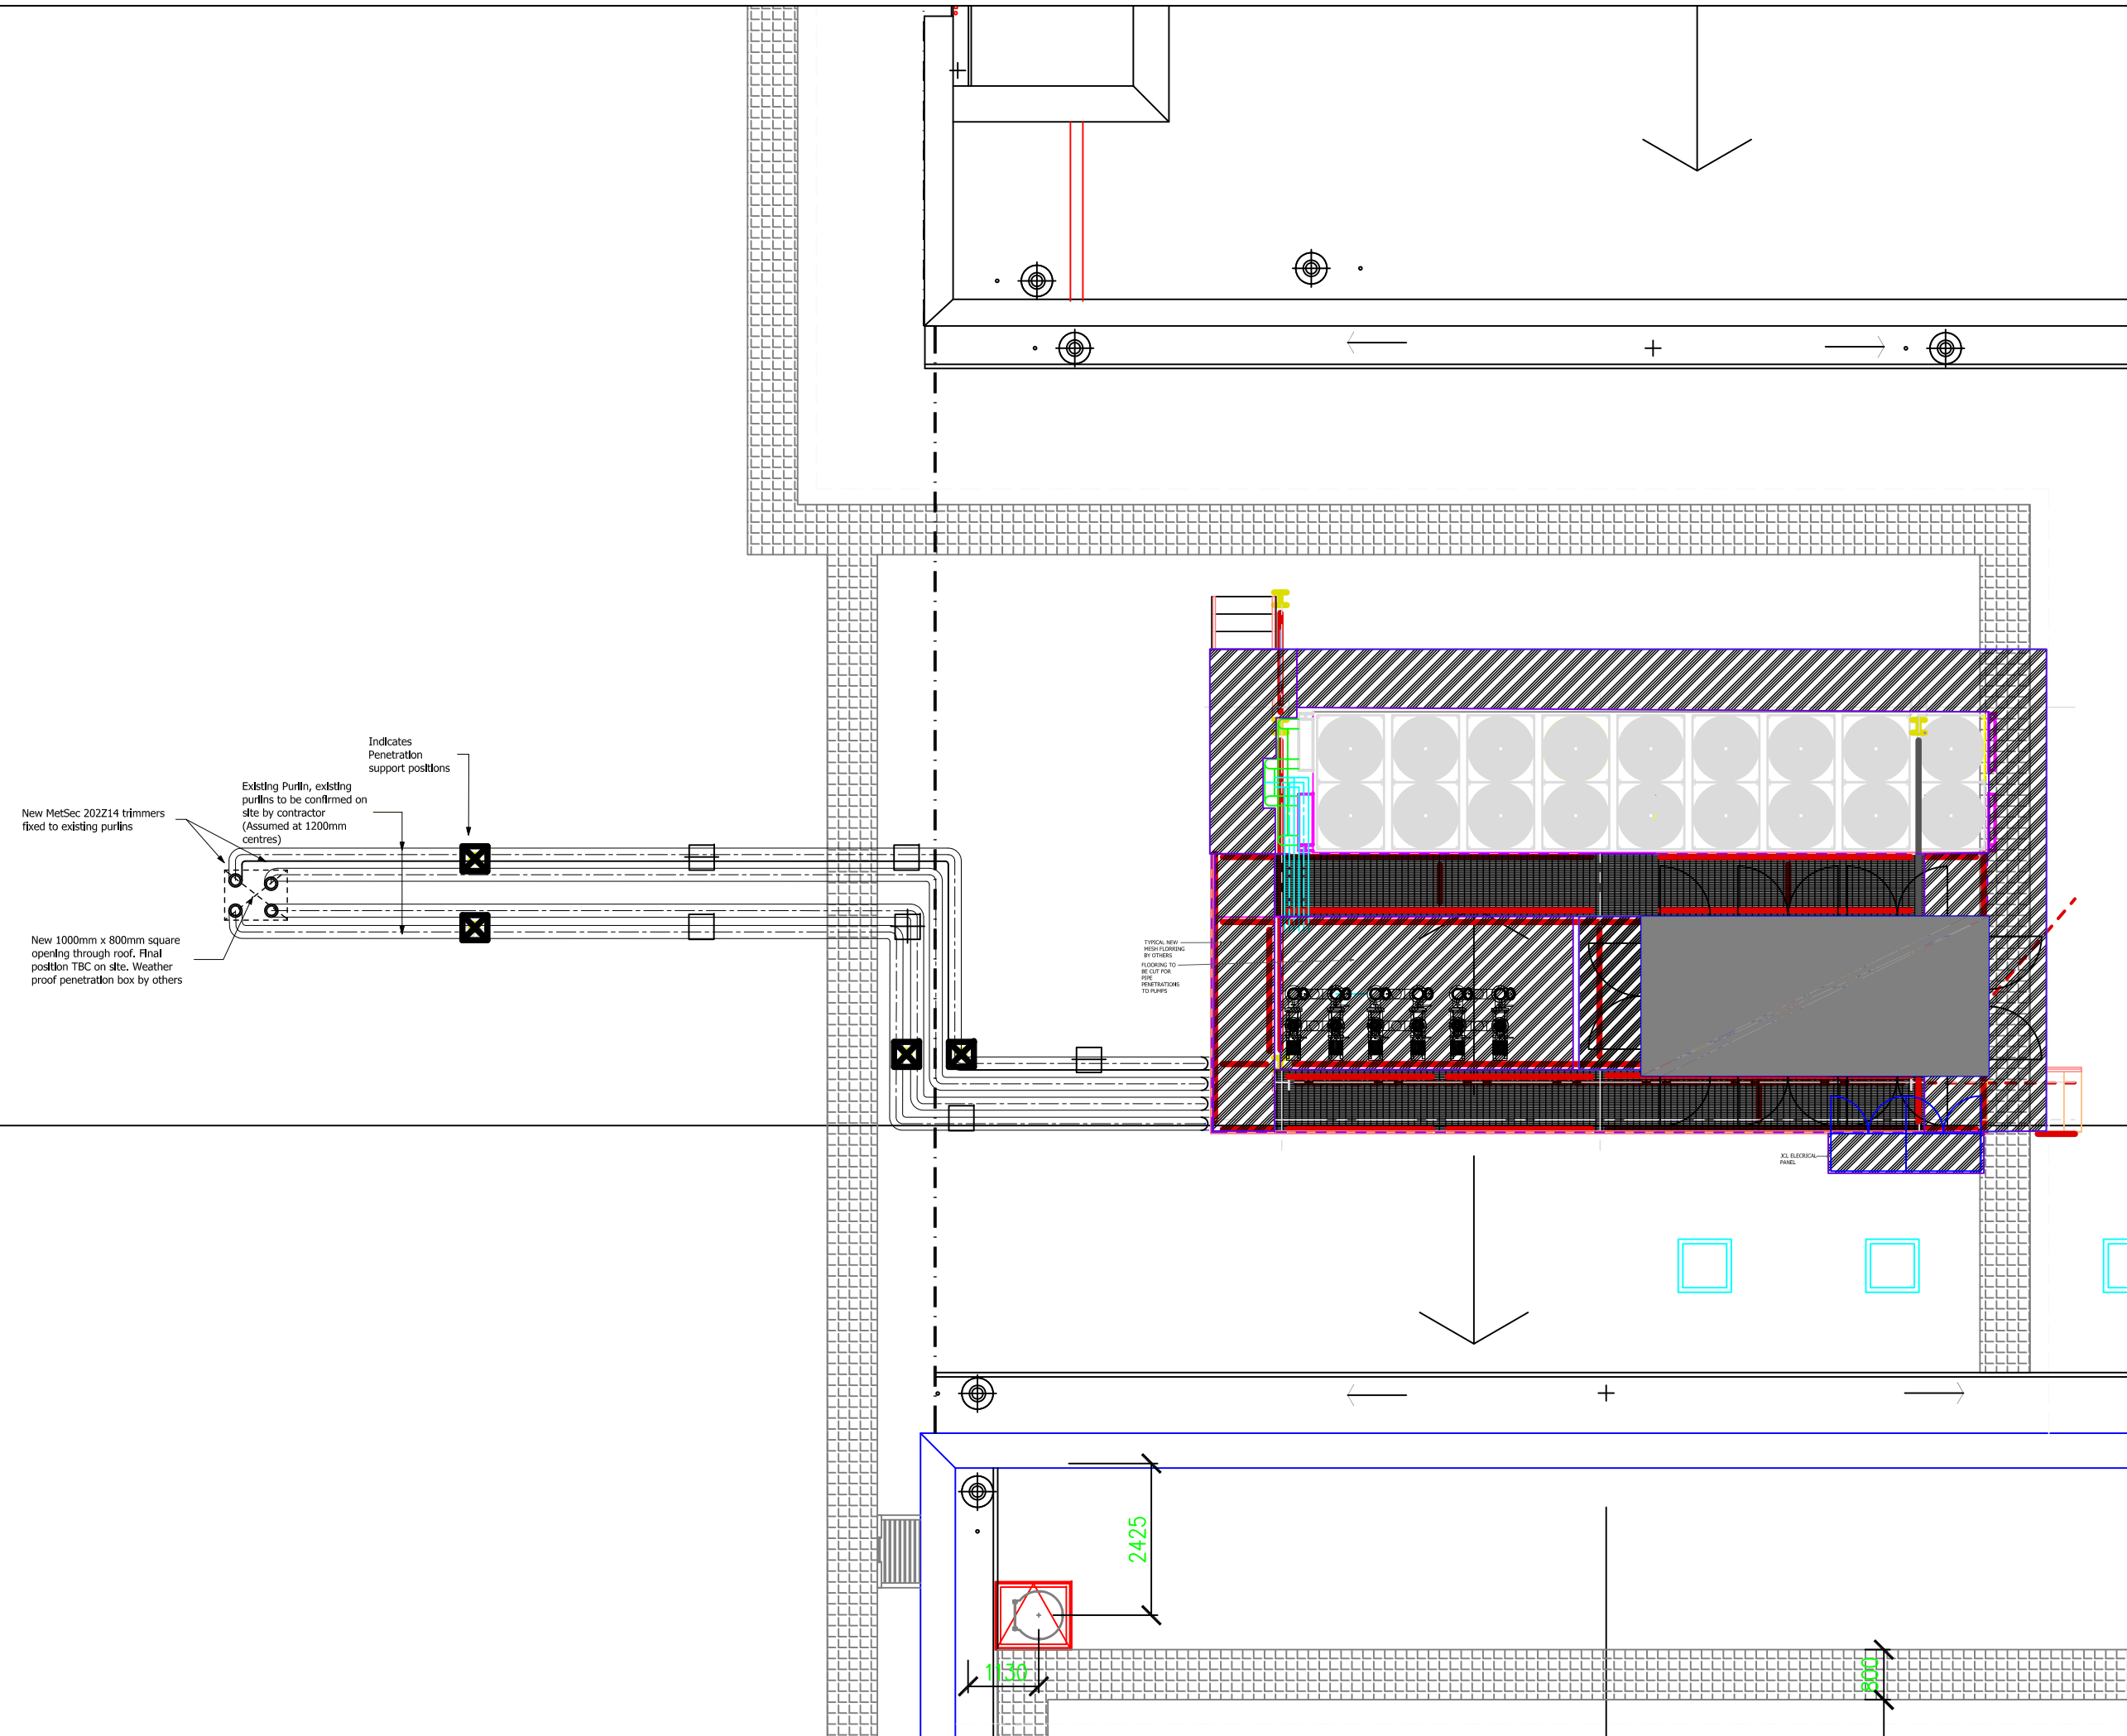

Copyright
This drawing/specification is the property of Eisai Limited and may not be reproduced or disclosed to a third party in any form without written permission from the company.

Created	ENG. Reviewed 1	ENG. Reviewed 2 (P&ID Only)	ENG. Approved
Name	Name	Name	Name
Sign	Sign	Sign	Sign
Date	Date	Date	Date

European Knowledge Centre
Mosquito Way
Hatfield
Hertfordshire, AL10 9SN

Tel :- 0845 676 1400
Fax :- 0845 676 5050
Website :- www.eisai.co.uk

Updated from original vendor drawing:		
Drawing No.	Revision:	Date:

THIRD ANGLE PROJECTION

Project:
**Eisai
PRODUCTION BUILDING
ROOF CHILLER INSTALLATION**

Drawing Title:
**PRODUCTION BUILDING
ROOF PLAN OF PROPOSED
CHILLER INSTALLATION SCALE 1:100**

Drawn:	Date:	Scale:	Sheet:
Checked:	Date:	Size:	Revision:
Drawing No.		EISAI_PC_09