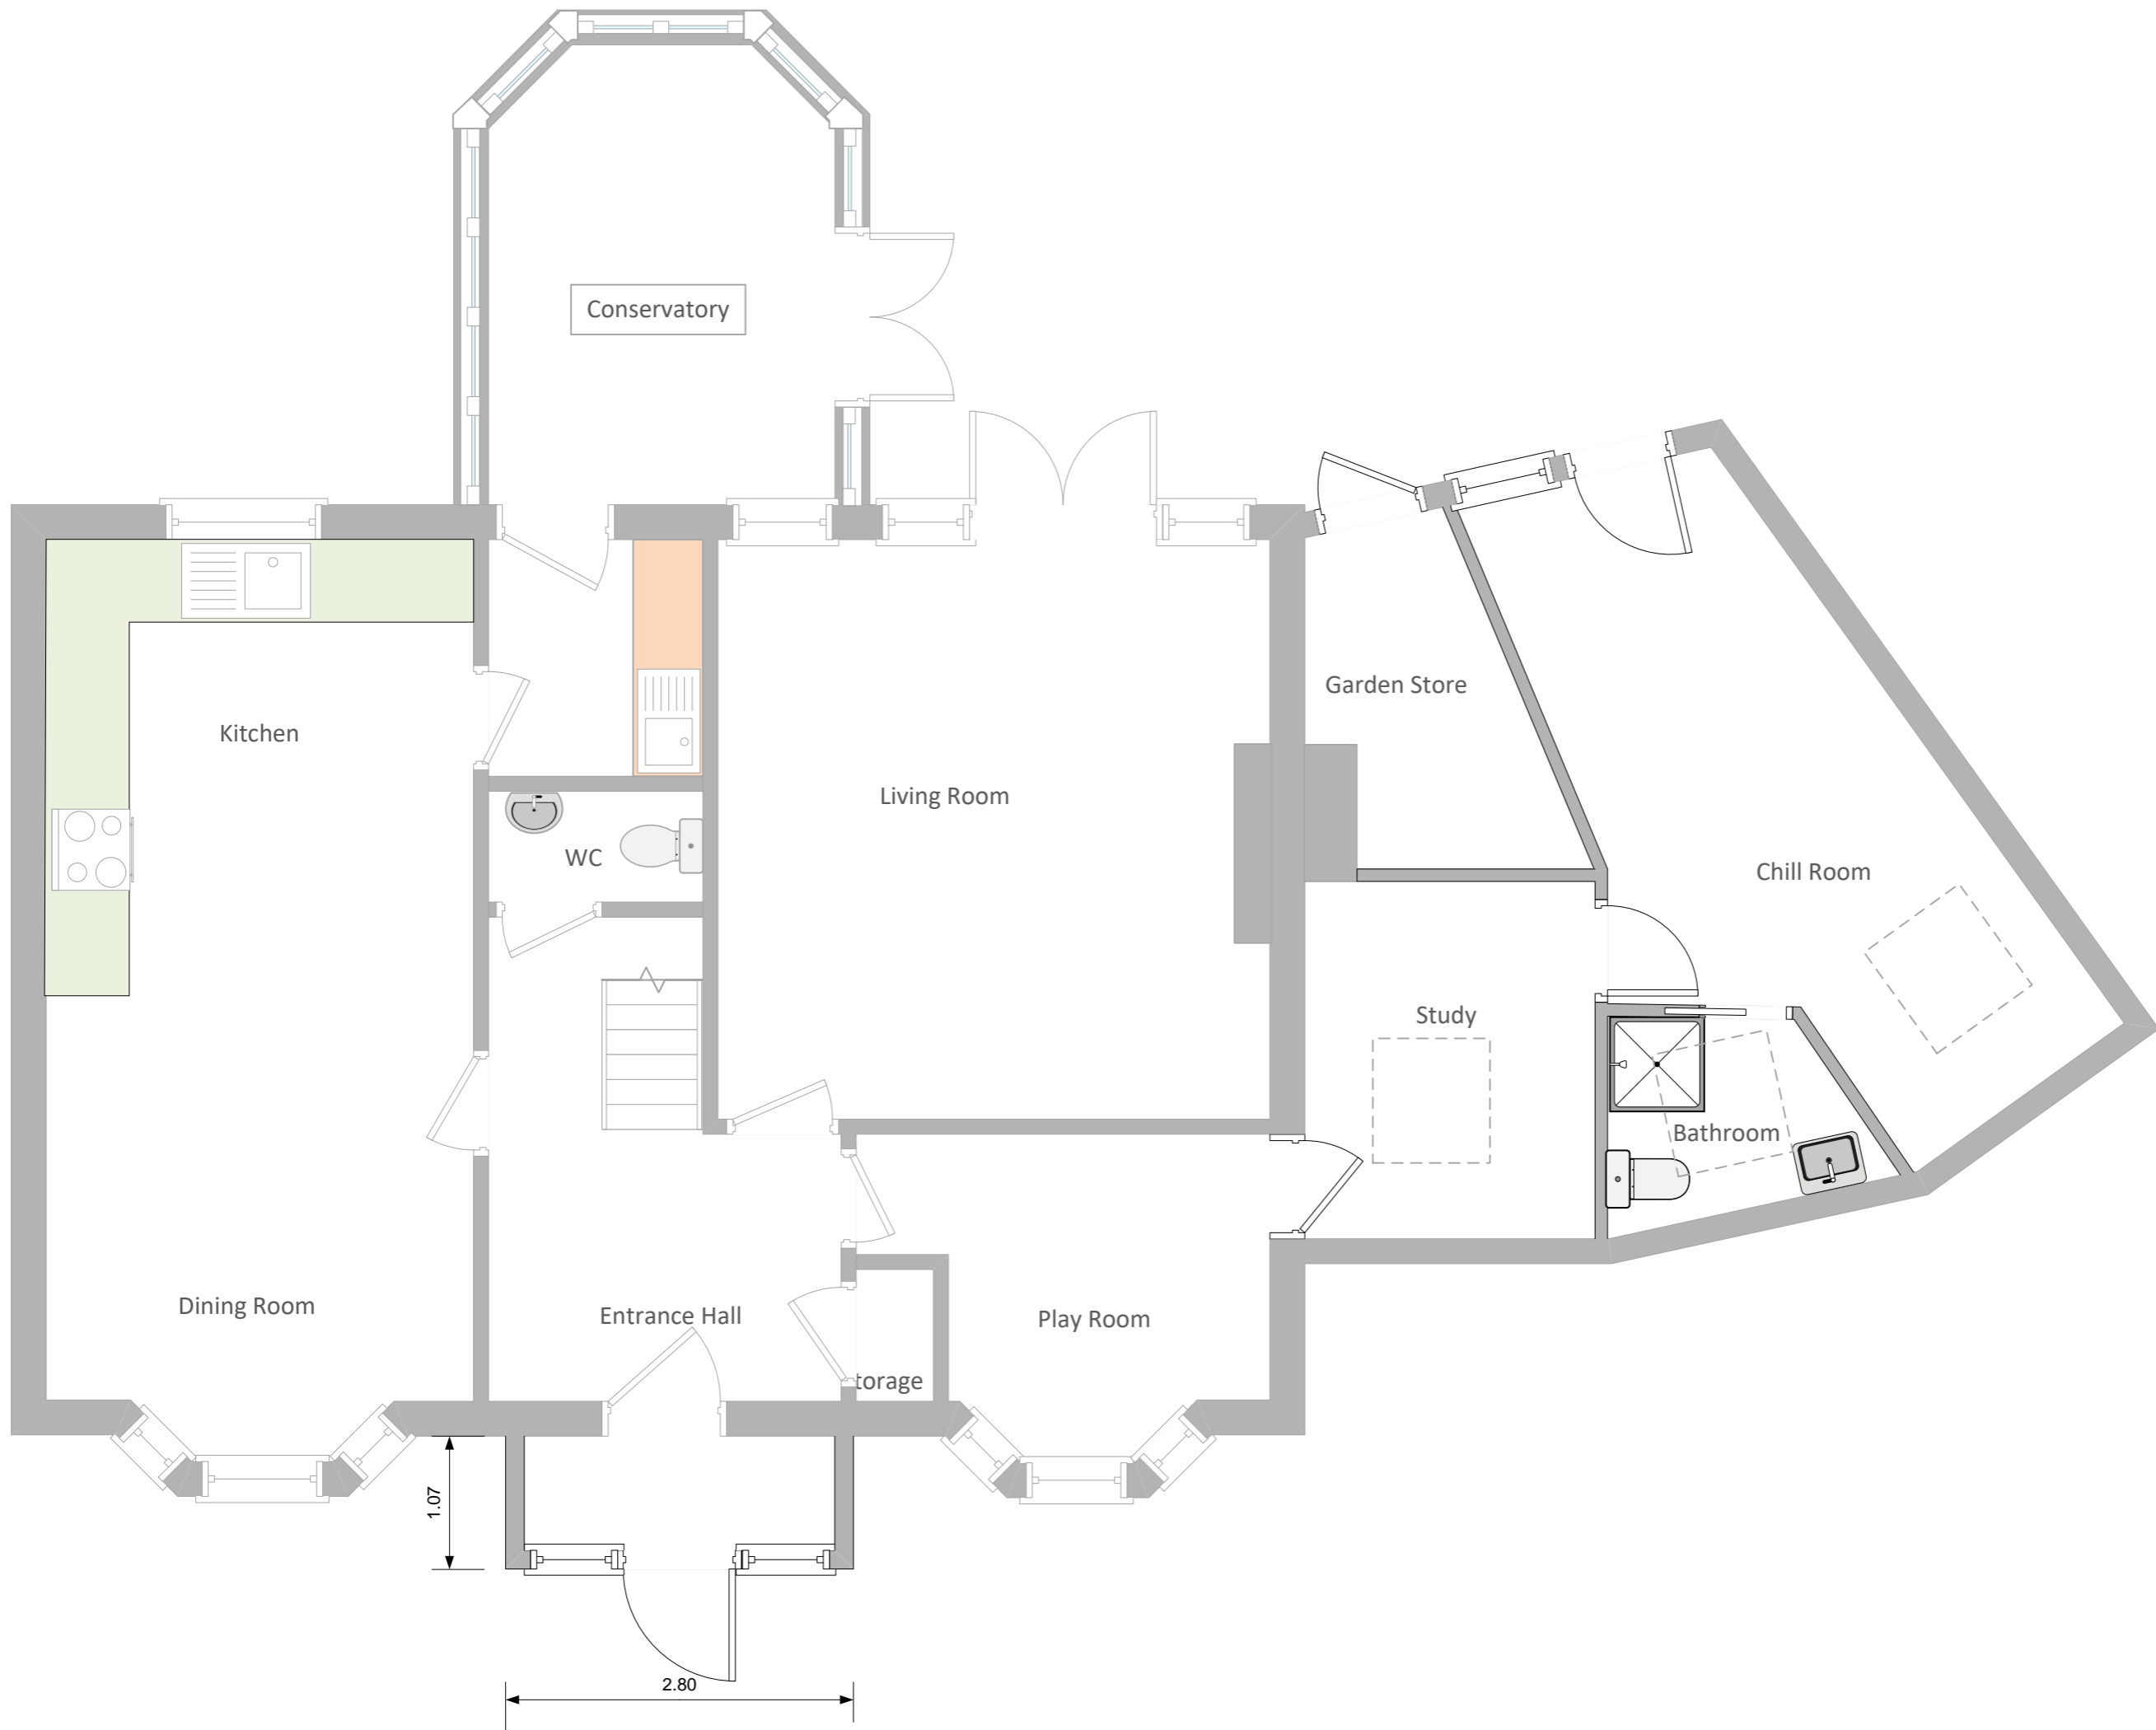

BCS

The Garden Studio  
13 Creswick Road  
London W3 9HG

[www.effectia.co.uk](http://www.effectia.co.uk)

178 Dragon Road,  
Hatfield  
AL10 9NZ

Project No.	SC/421
Scale	1:50 @ A3
Drawn by	SAC
Checked	

Revision	Description

Drawing Title

Proposed Ground Floor  
Plan

Drawing No.

**E108**