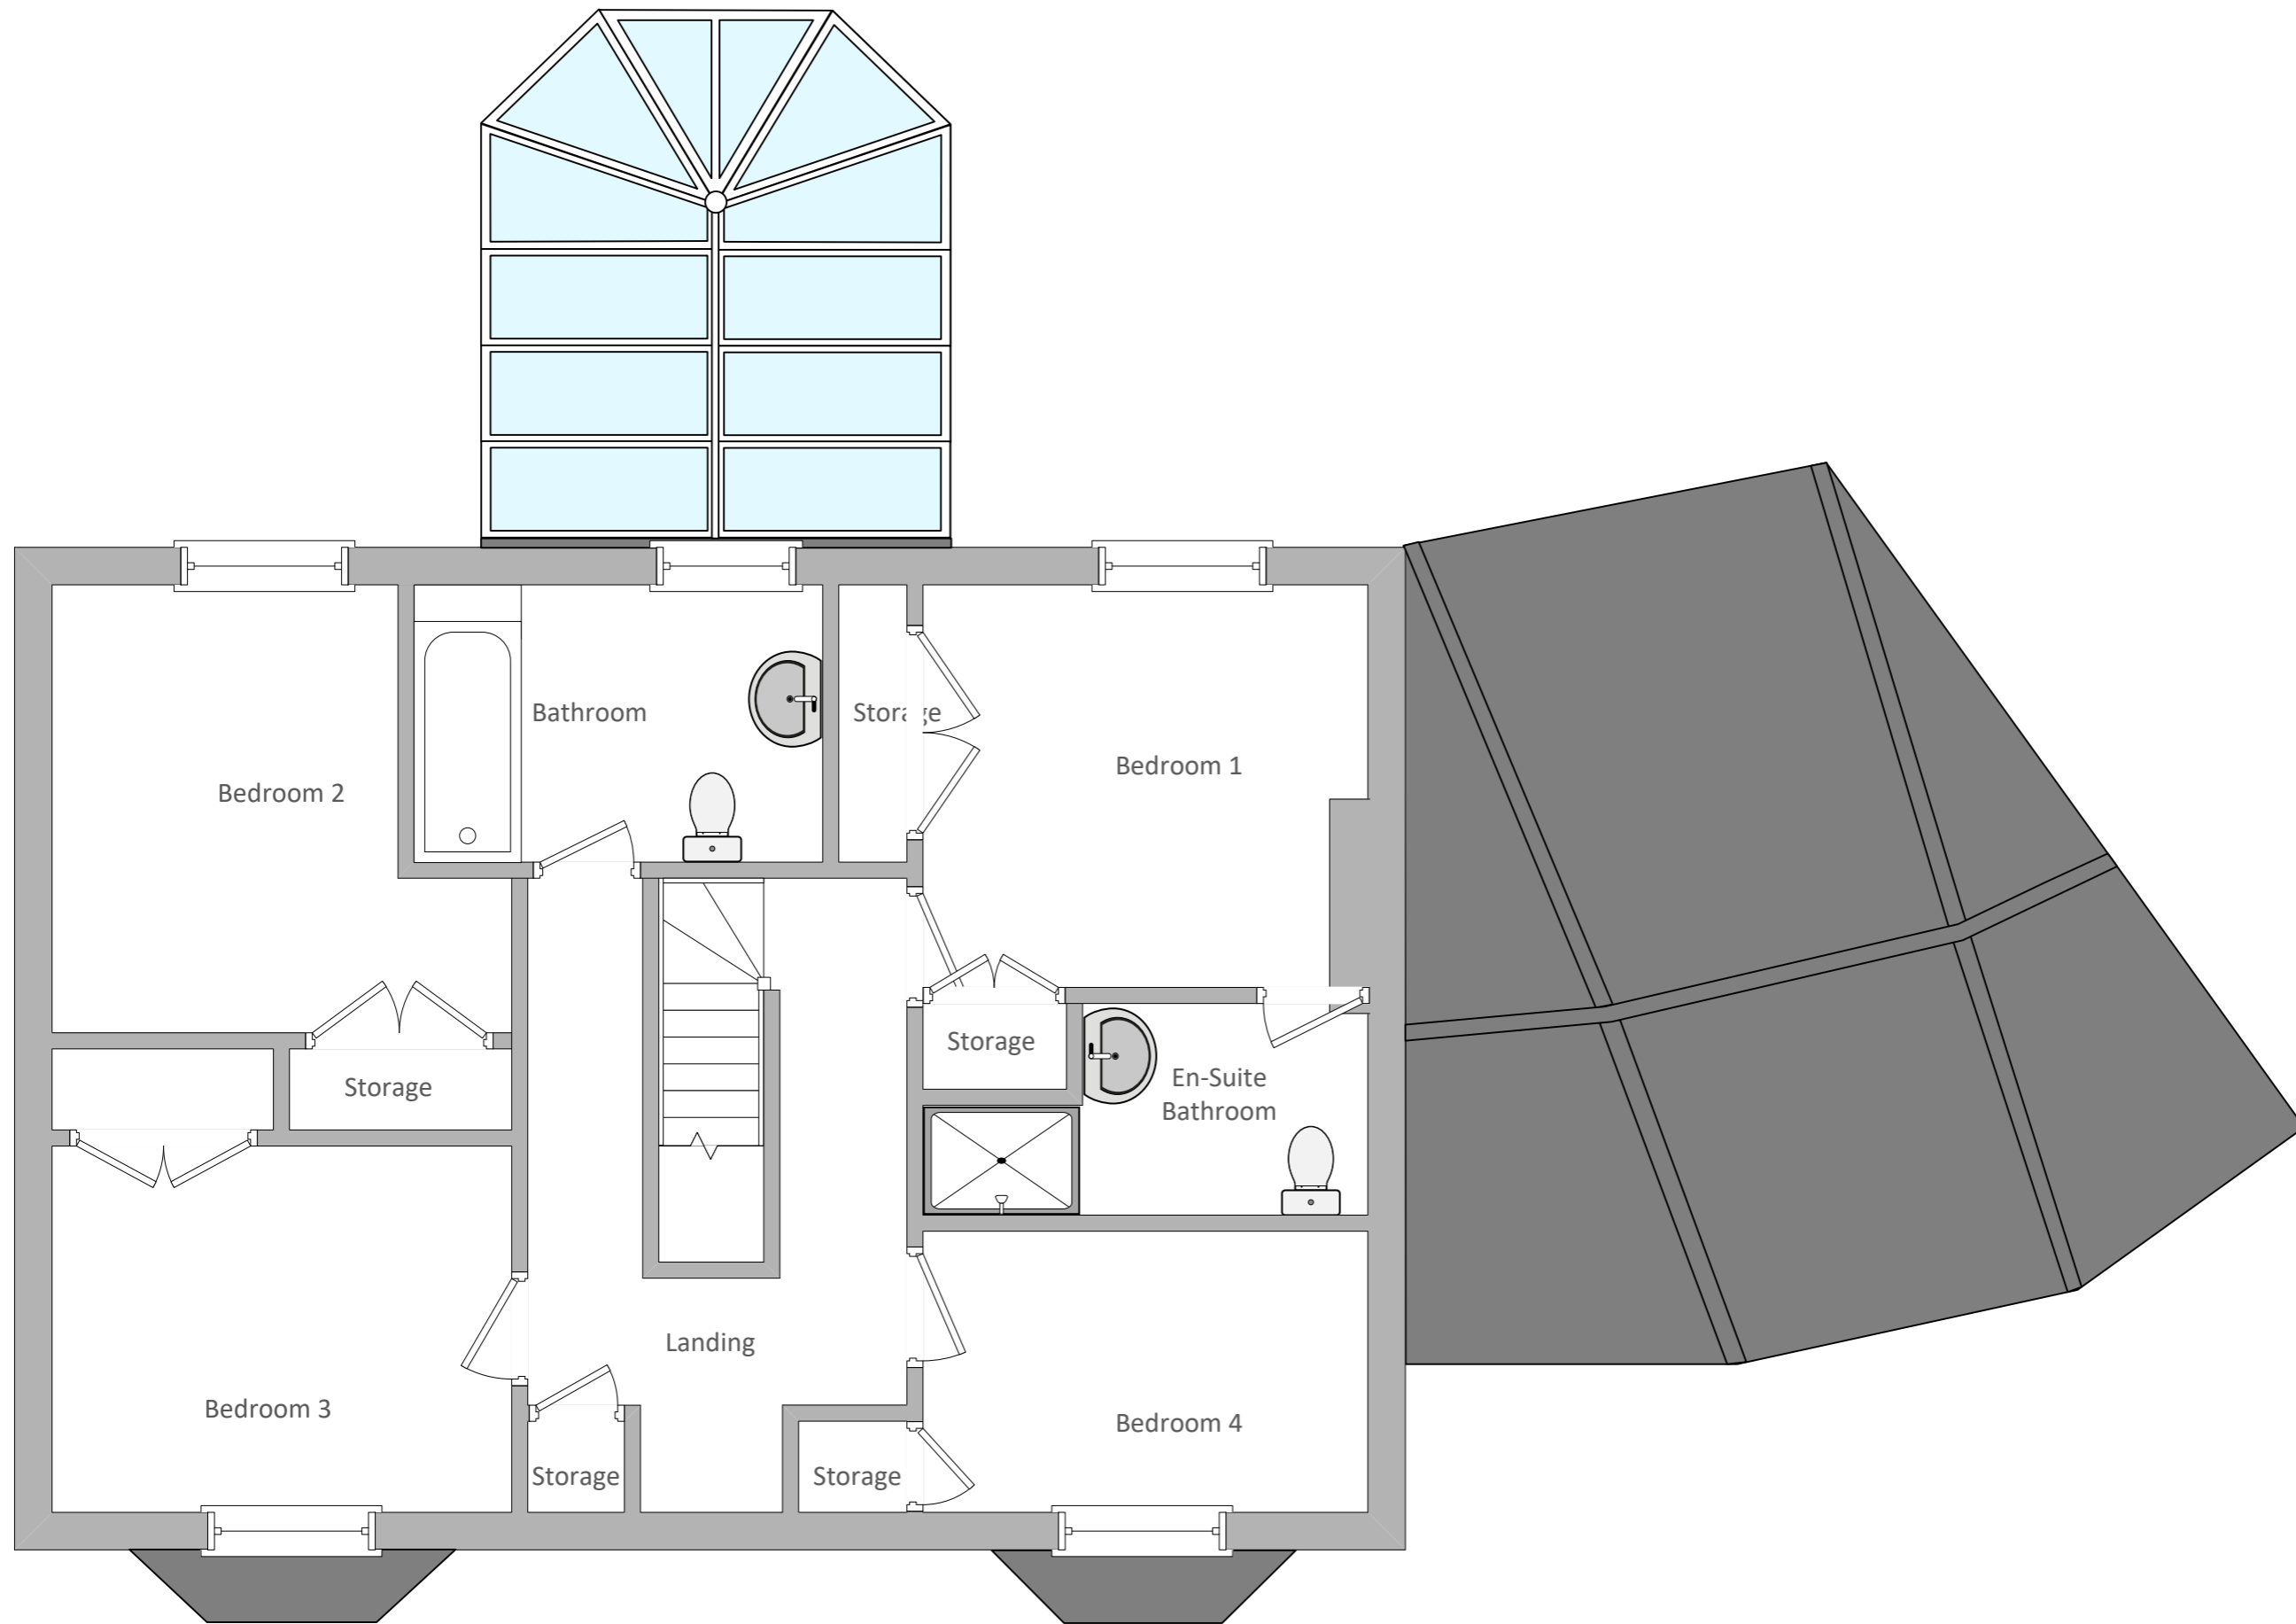

BCS

The Garden Studio
13 Creswick Road
London W3 9HG

www.effectia.co.uk

178 Dragon Road,
Hatfield
AL10 9NZ

Project No.	SC/421
Scale	1:50 @ A3
Drawn by	SAC
Checked	

Revision	Description

Drawing Title

Existing First Floor Plan

Drawing No.

E104