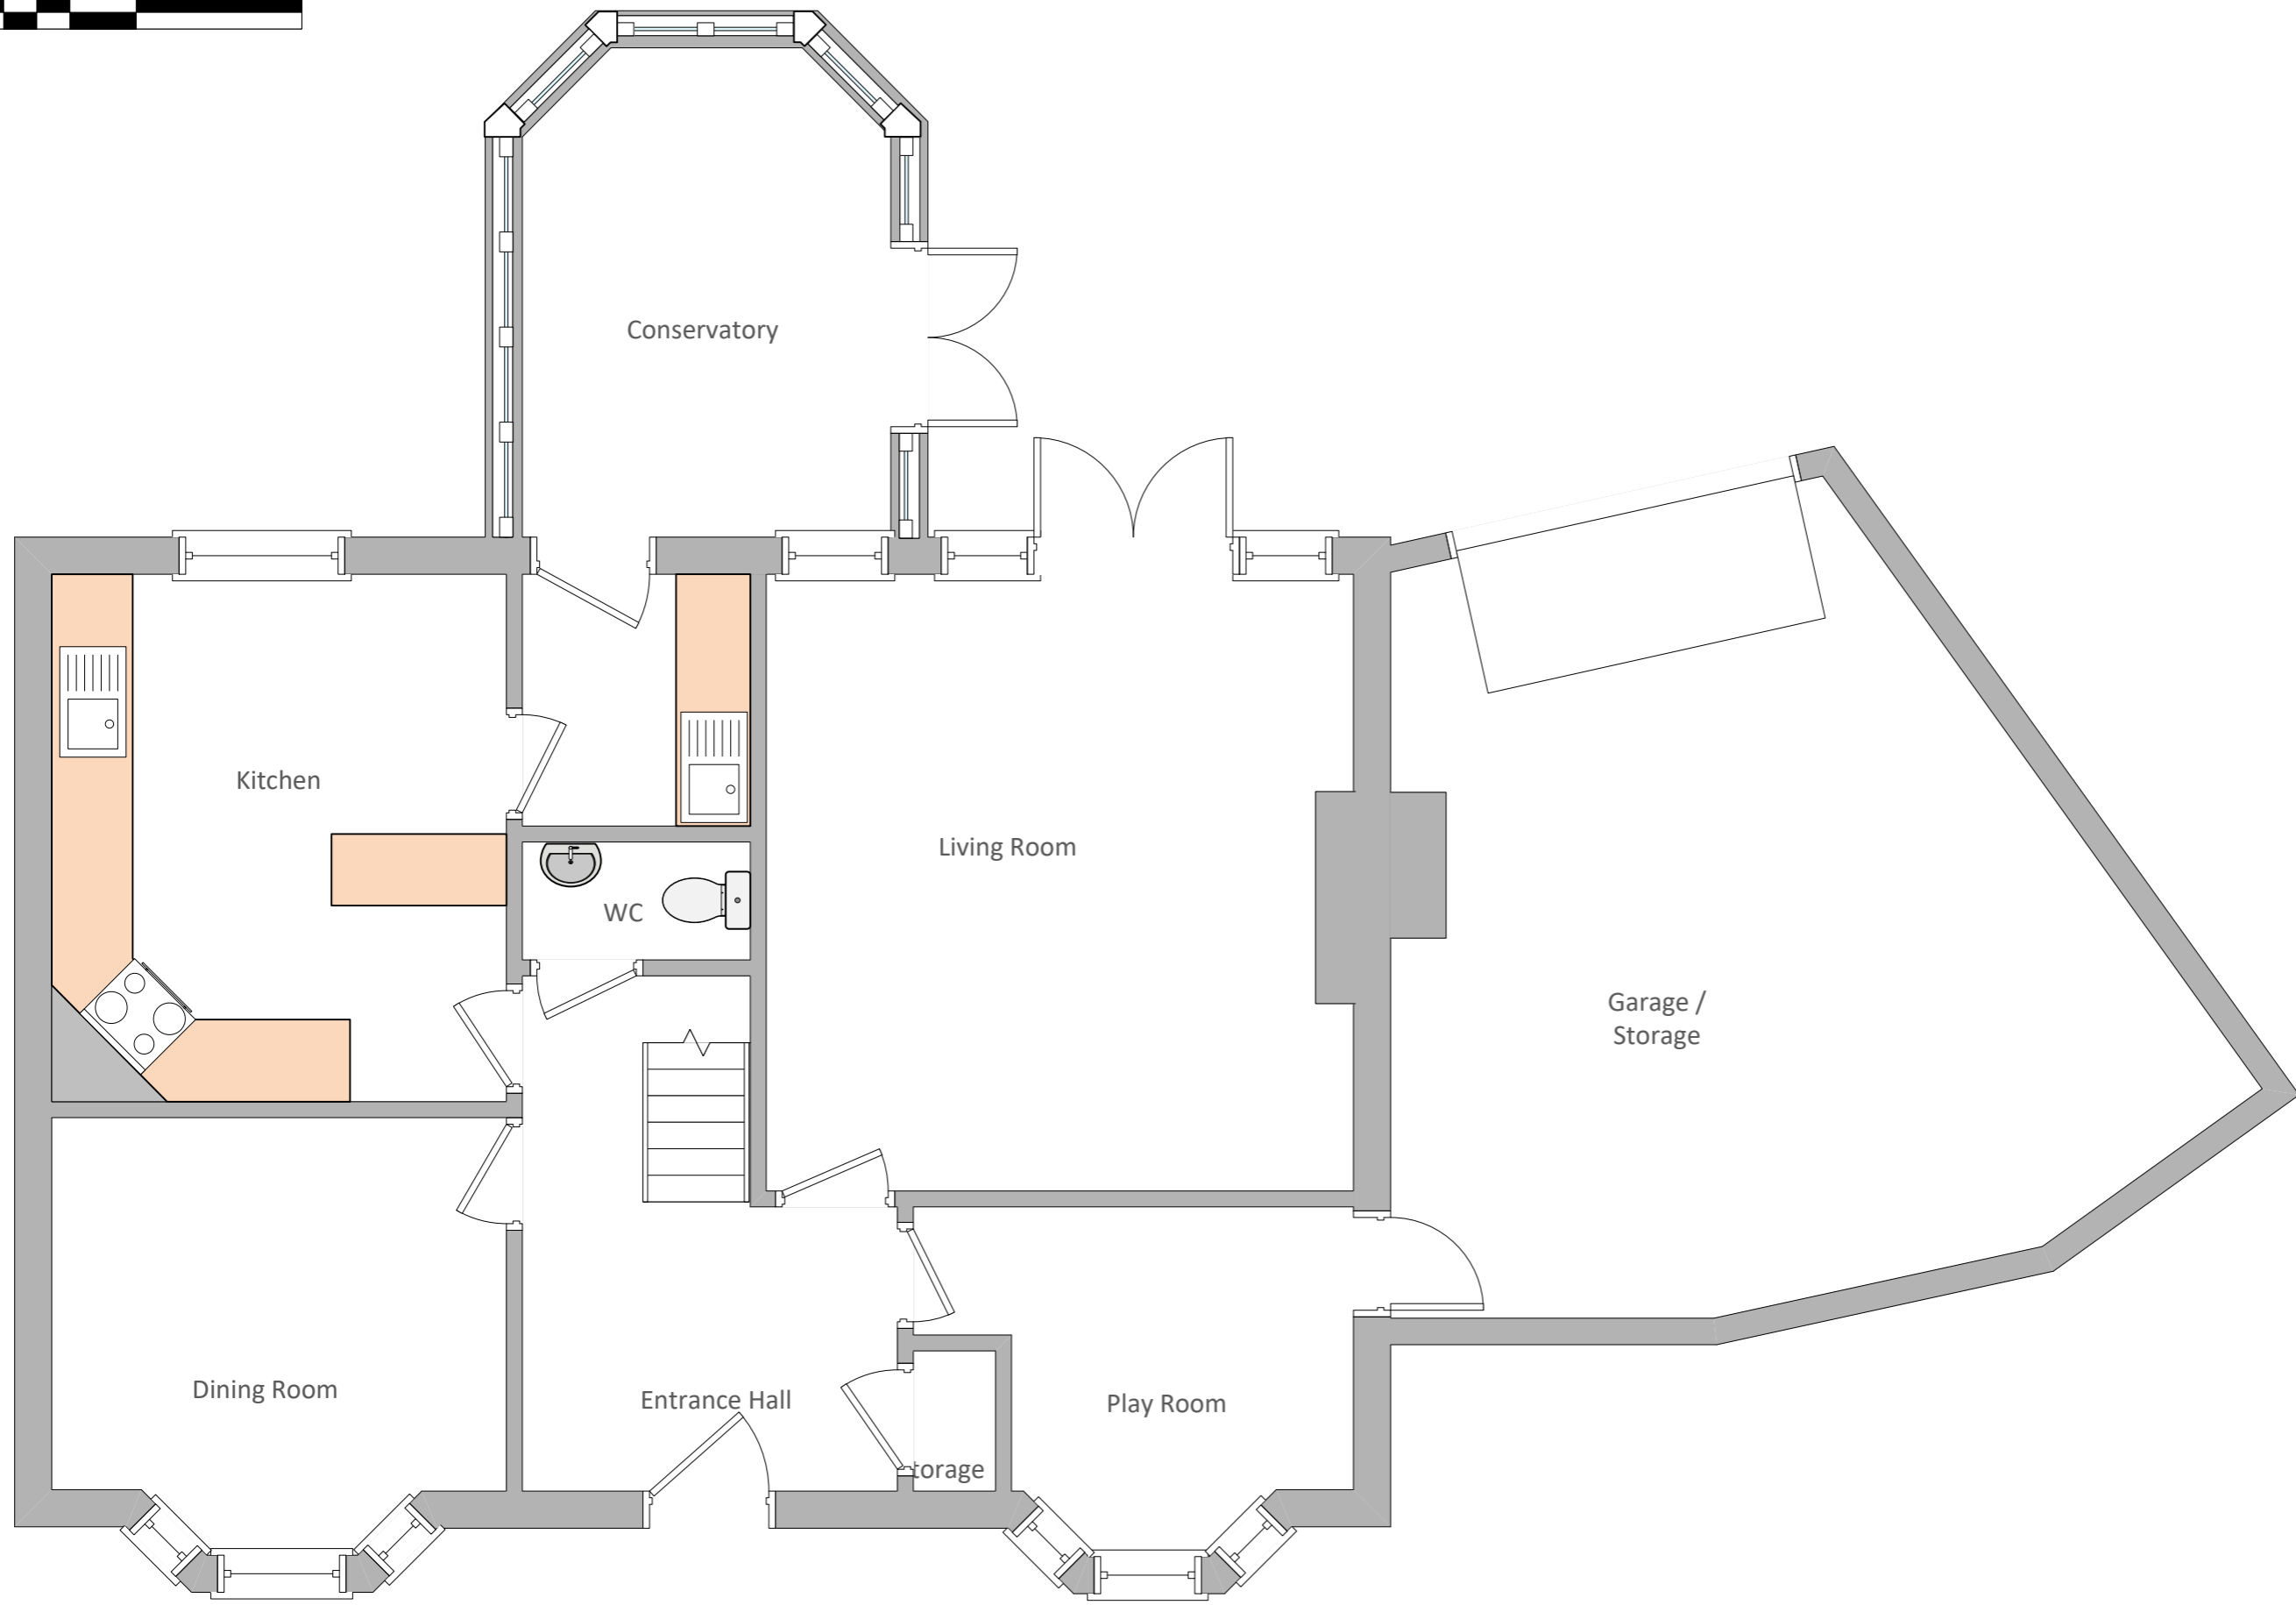

BCS

The Garden Studio
 13 Creswick Road
 London W3 9HG

www.effectia.co.uk

178 Dragon Road,
 Hatfield
 AL10 9NZ

Project No.	SC/421
Scale	1:50 @ A3
Drawn by	SAC
Checked	

Revision	Description

Drawing Title

Existing Ground Floor
 Plan

Drawing No.

E103