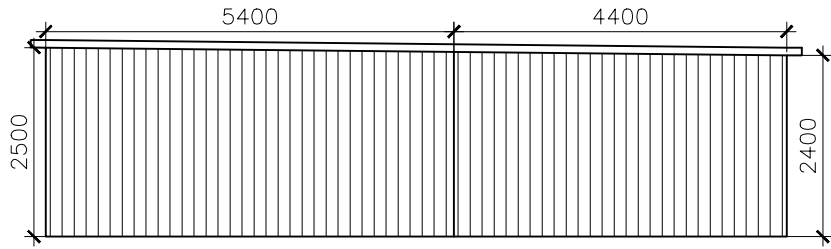

Plan

SIDE-1

SIDE-2

FRONT

REAR

scale 100:1