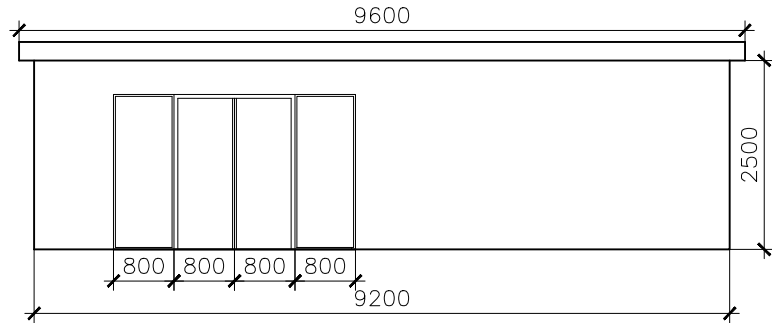

Plan

SIDE-1

SIDE-2

FRONT

REAR

scale 100:1