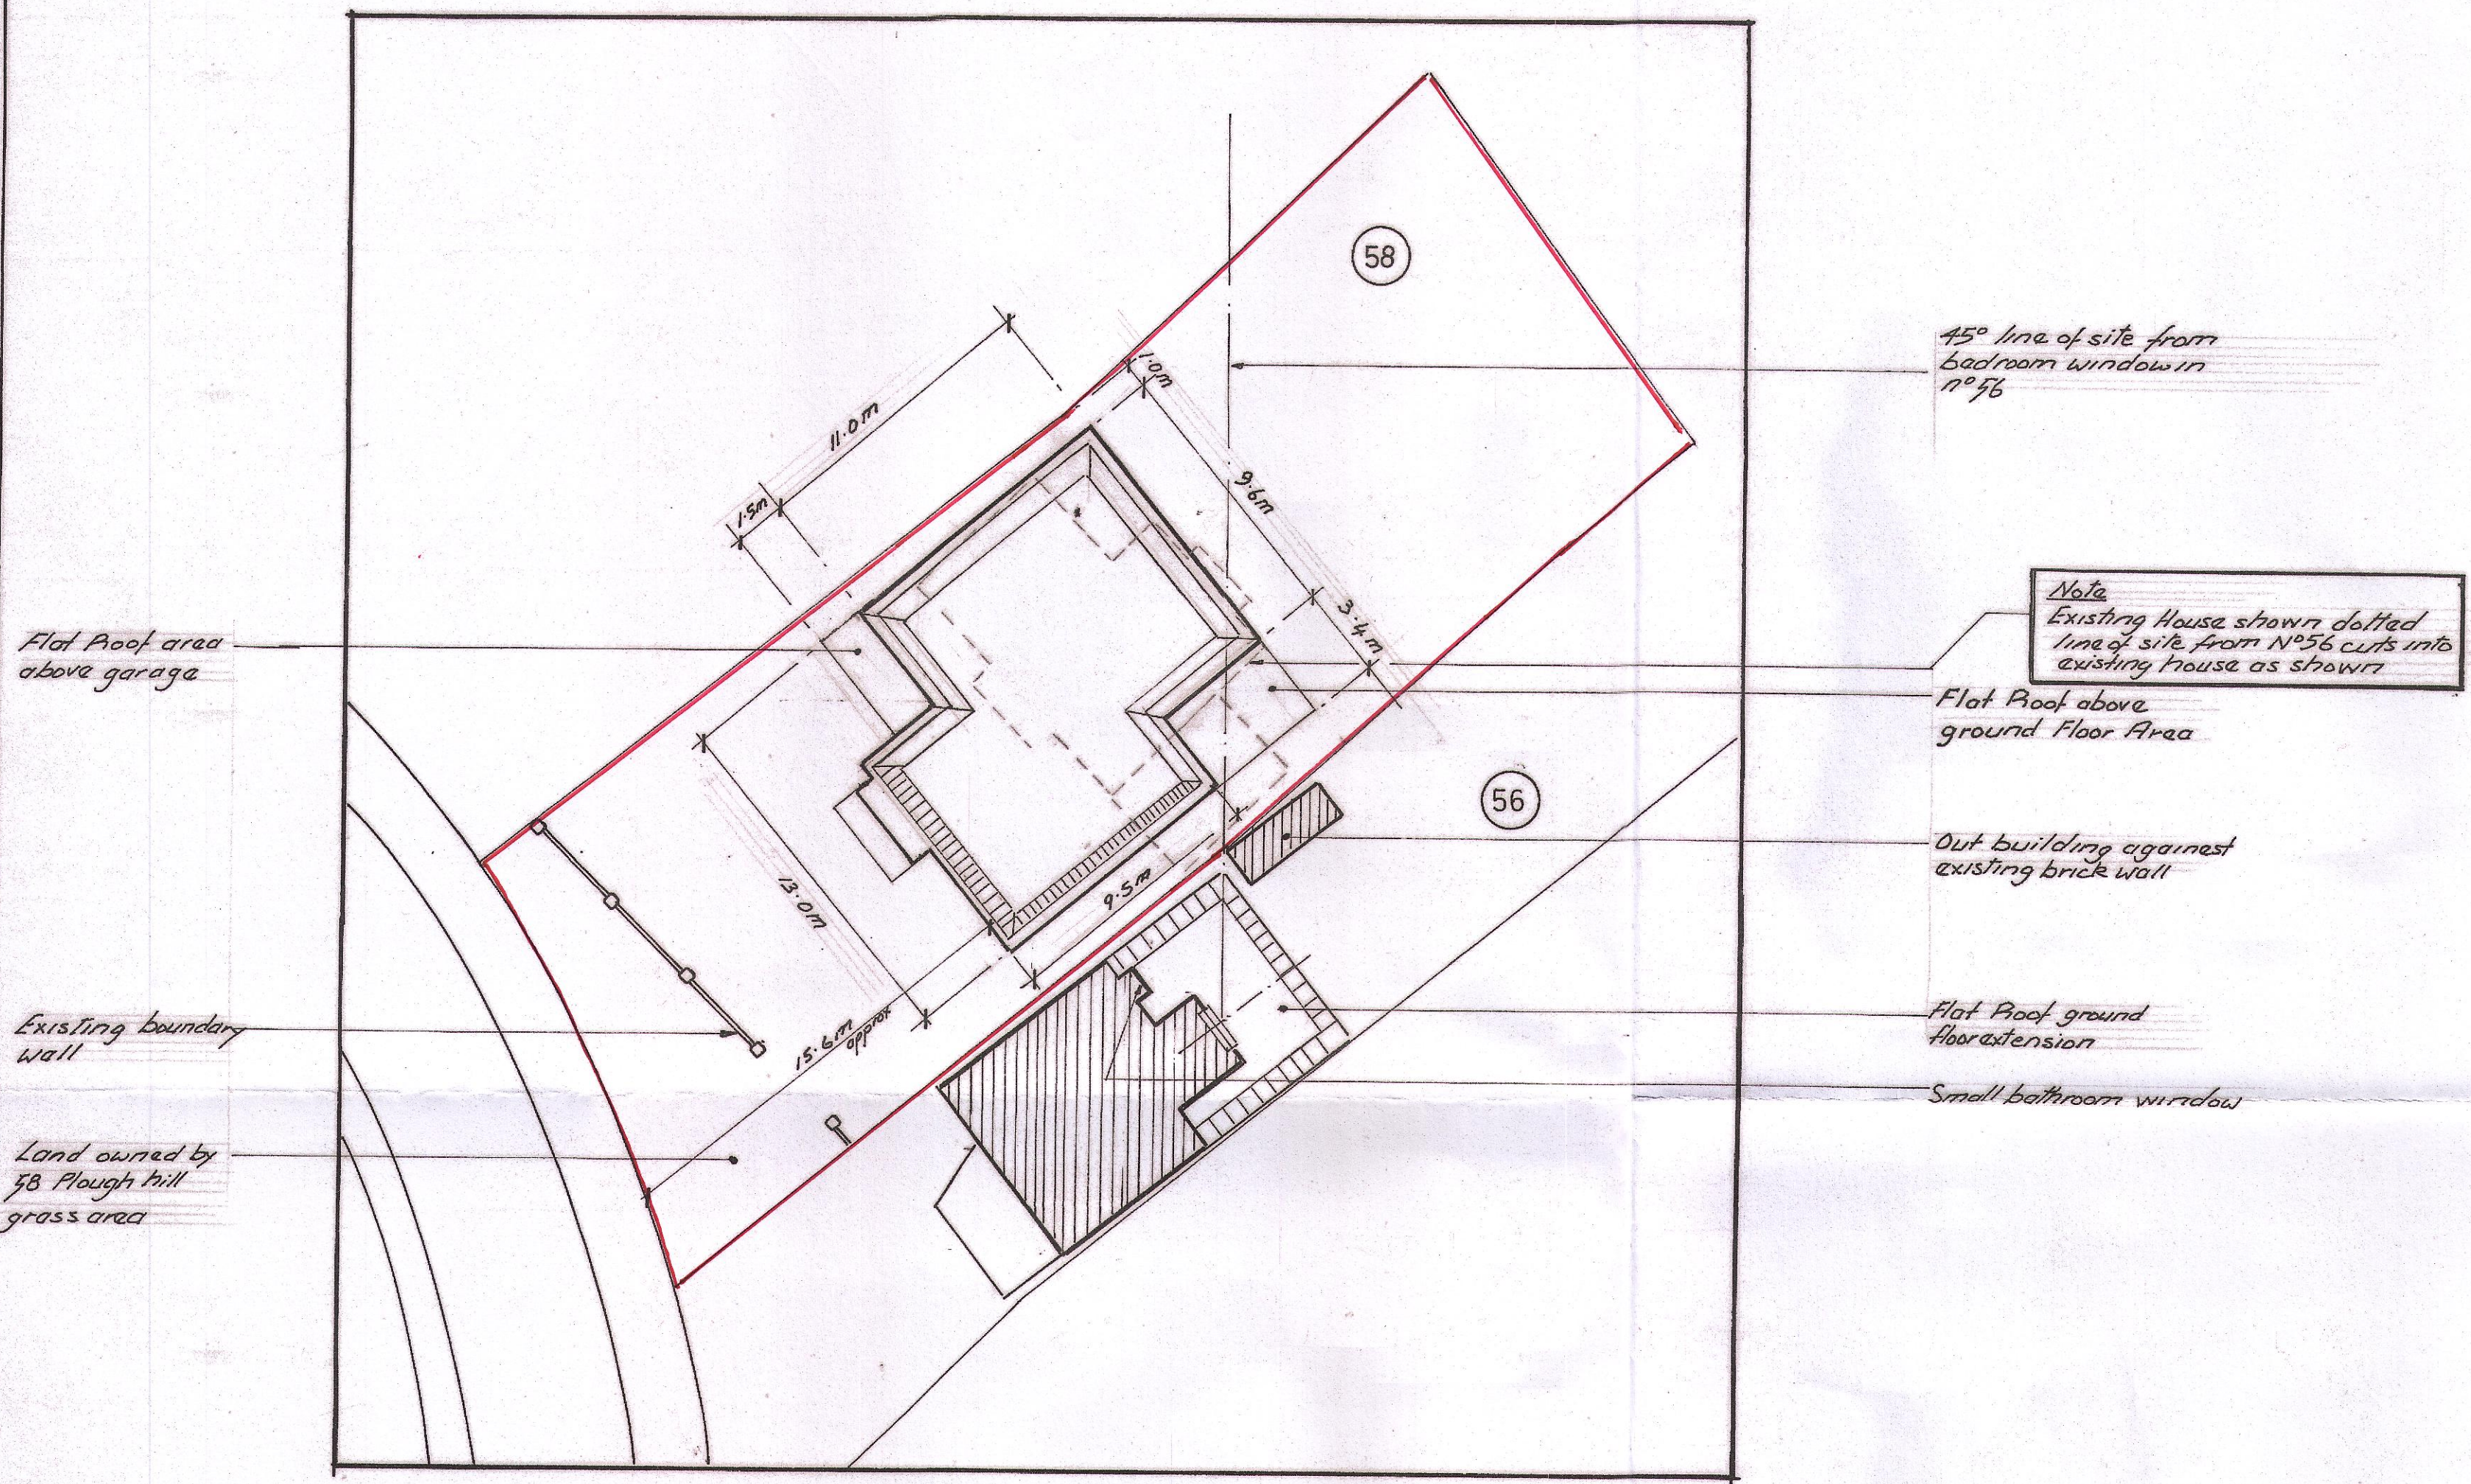

Notes

Proposed Site Plan 1:200

42

Rev	Detail	Date
Location 58 Plough Hill Cuffley EN6 4DS		
Scale As shown	Date Nov 2017	
Dwg No DB/JC/201		