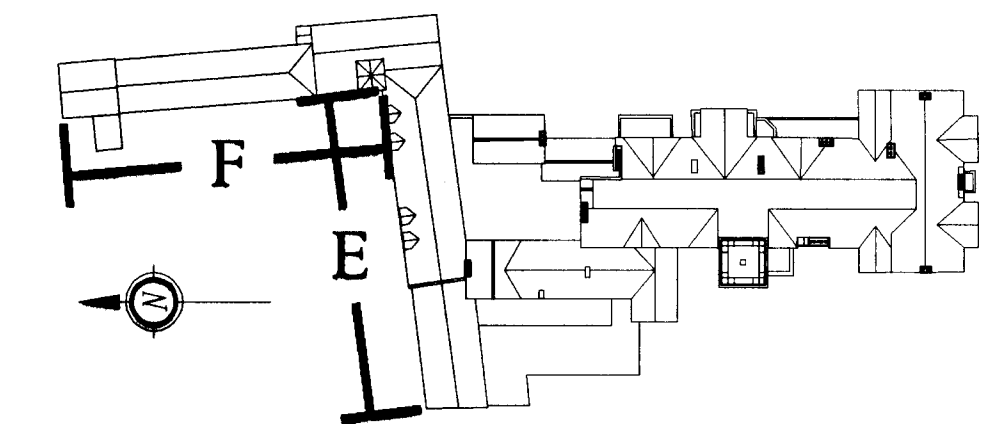

WEST ELEVATION F

WARNING
Dimensions must not be scaled from this drawing.
Dimensions required are to be obtained from the drawing office.

Existing elevations

Sheet 3
As Existing

069/0312

Scale 1:100 @A1 Date Mar 06
Drawn sdm; jw Checked mg

Essendon Hall
Bedwell Park,
Essendon,
Herts.

NORTH ELEVATION E

PLANNING
DEPARTMENT
OFFICE COPY
22 MAR 2006
06 / 0365
NO: 56

PJLivesey (London) Ltd
Ashburton Park
Ashburton Road West
Trafford Park
Manchester M17 1AF
Tel : 0161 873 7878
Fax : 0161 873 8185
design@pjivesey.co.uk