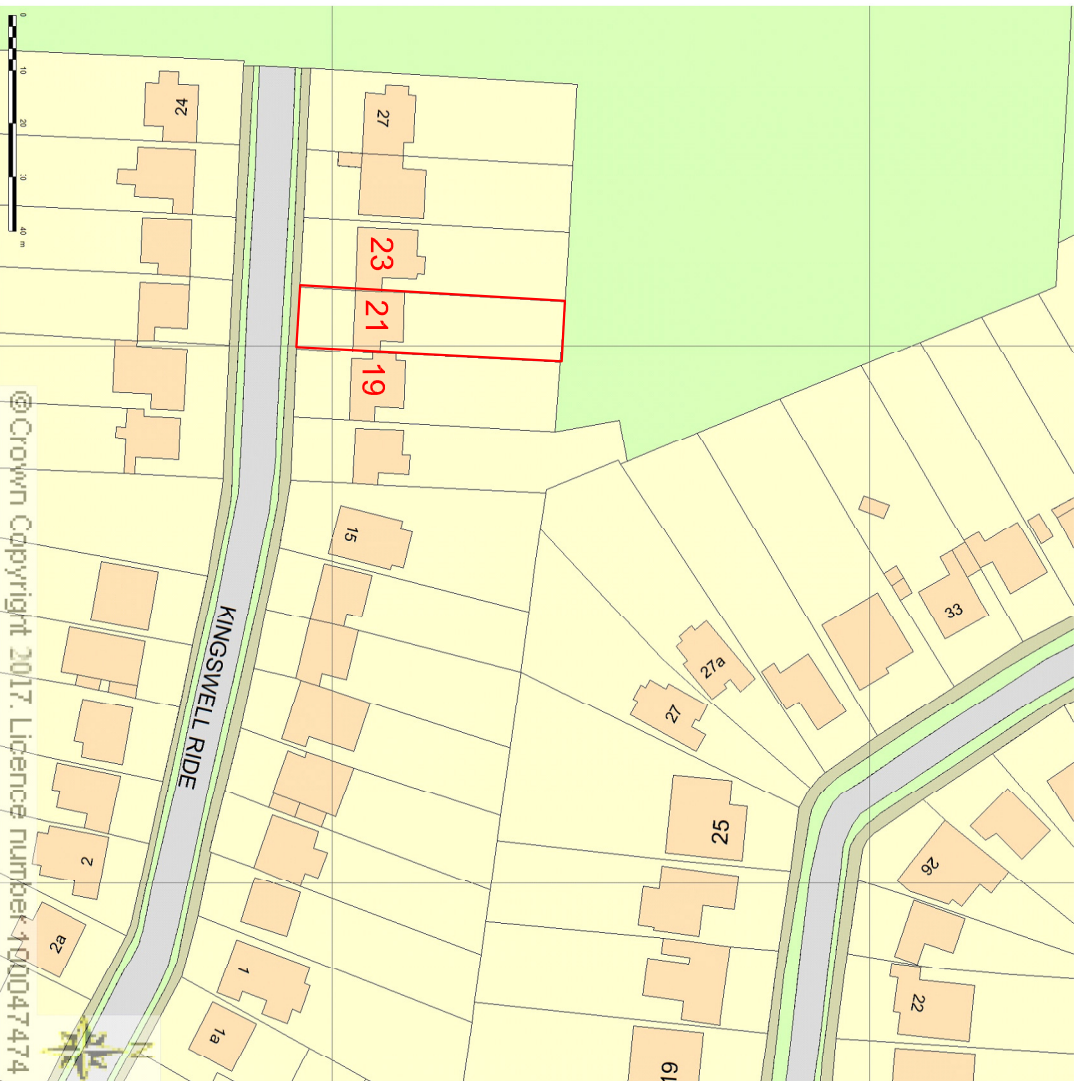

SITE LOCATION PLAN
AREA 4 HA
SCALE 1:1250 on A4
CENTRE COORDINATES: 530137, 202538

Location plan Scale as noted

Location plan scale as noted

Supplied by Streetwise Maps Ltd
www.streetwise.net
Licence No: 100047474
24/09/2017 12:04:41

**Proposal for a rear kitchen/living room extension to the bungalow at:
21 Kingswell Ride Cuffley Herts EN6 4LH**

Scale : 1:100 and as noted. (A3)

Date : Aug 2017

Laurie Reynolds 01707 652794

Revision: 26/09/2017 Re-issued with site and location plans
sheets 1 and 2 only.