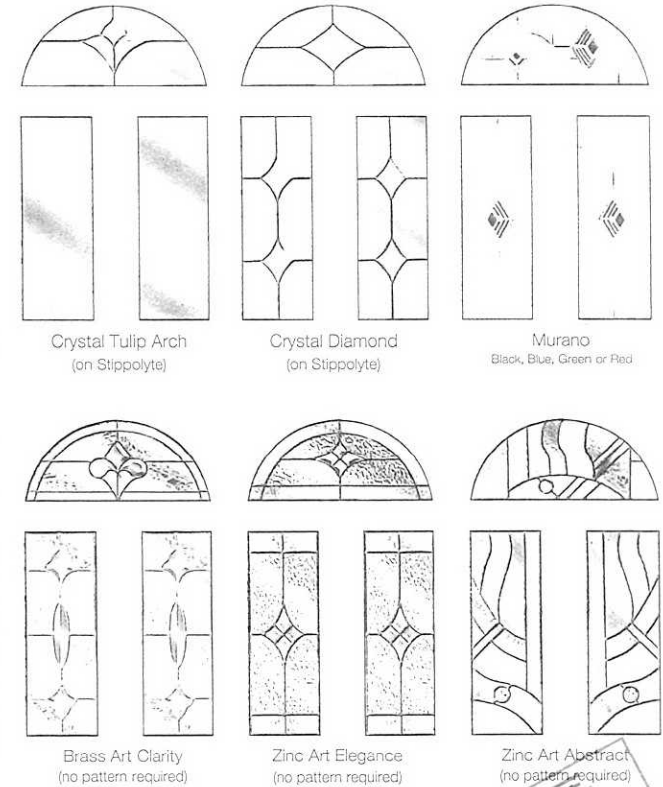

choose a glass pattern

Picture A

choose an outer door colour (white inside)

external frame colour (white inside)

and/or a glass design

2 panel 2 square 1 arch
in Black with Brass Art Clarity
Gold hardware

AMENDMENT
4 SEP 2012
NO.