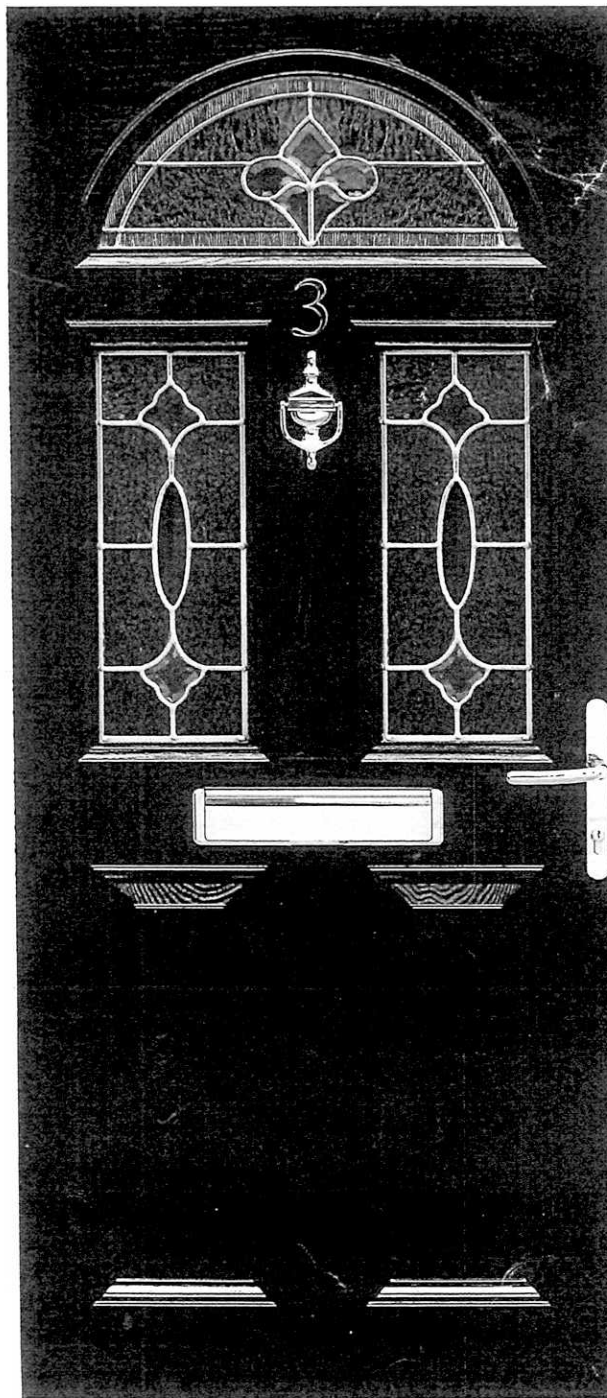

choose a glass pattern

Picture A

choose an outer door colour (white inside)

external frame colour (white inside)

and/or a glass design

2 panel 2 square 1 arch
in Black with Brass Art Clarity
Gold hardware

AMENDMENT
4 SEP 2012
NO.