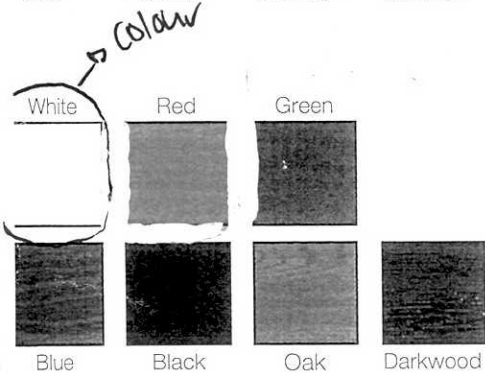

choose a glass pattern

Picture A

choose an outer door colour (white inside)

external frame colour (white inside)

and/or a glass design

2 panel 2 square 1 arch
in Black with Brass Art Clarity
Gold hardware

AMENDMENT
4 SEP 2012
NO.