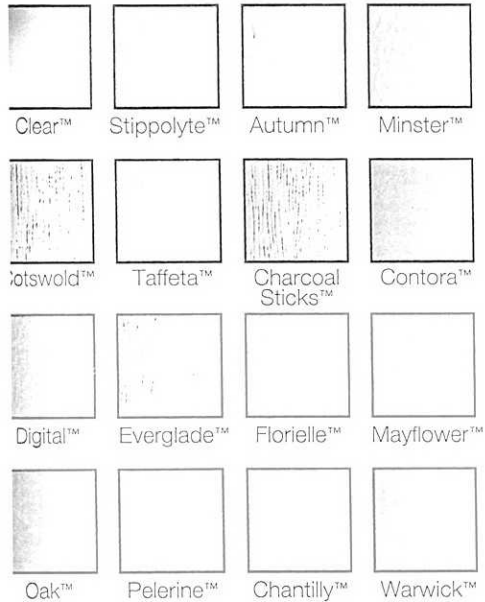

choose a glass pattern

Picture A

choose an outer door colour (white inside)

external frame colour (white inside)

and/or a glass design

2 panel 2 square 1 arch
in Black with Brass Art Clarity
Gold hardware

AMENDMENT
4 SEP 2012
NO.