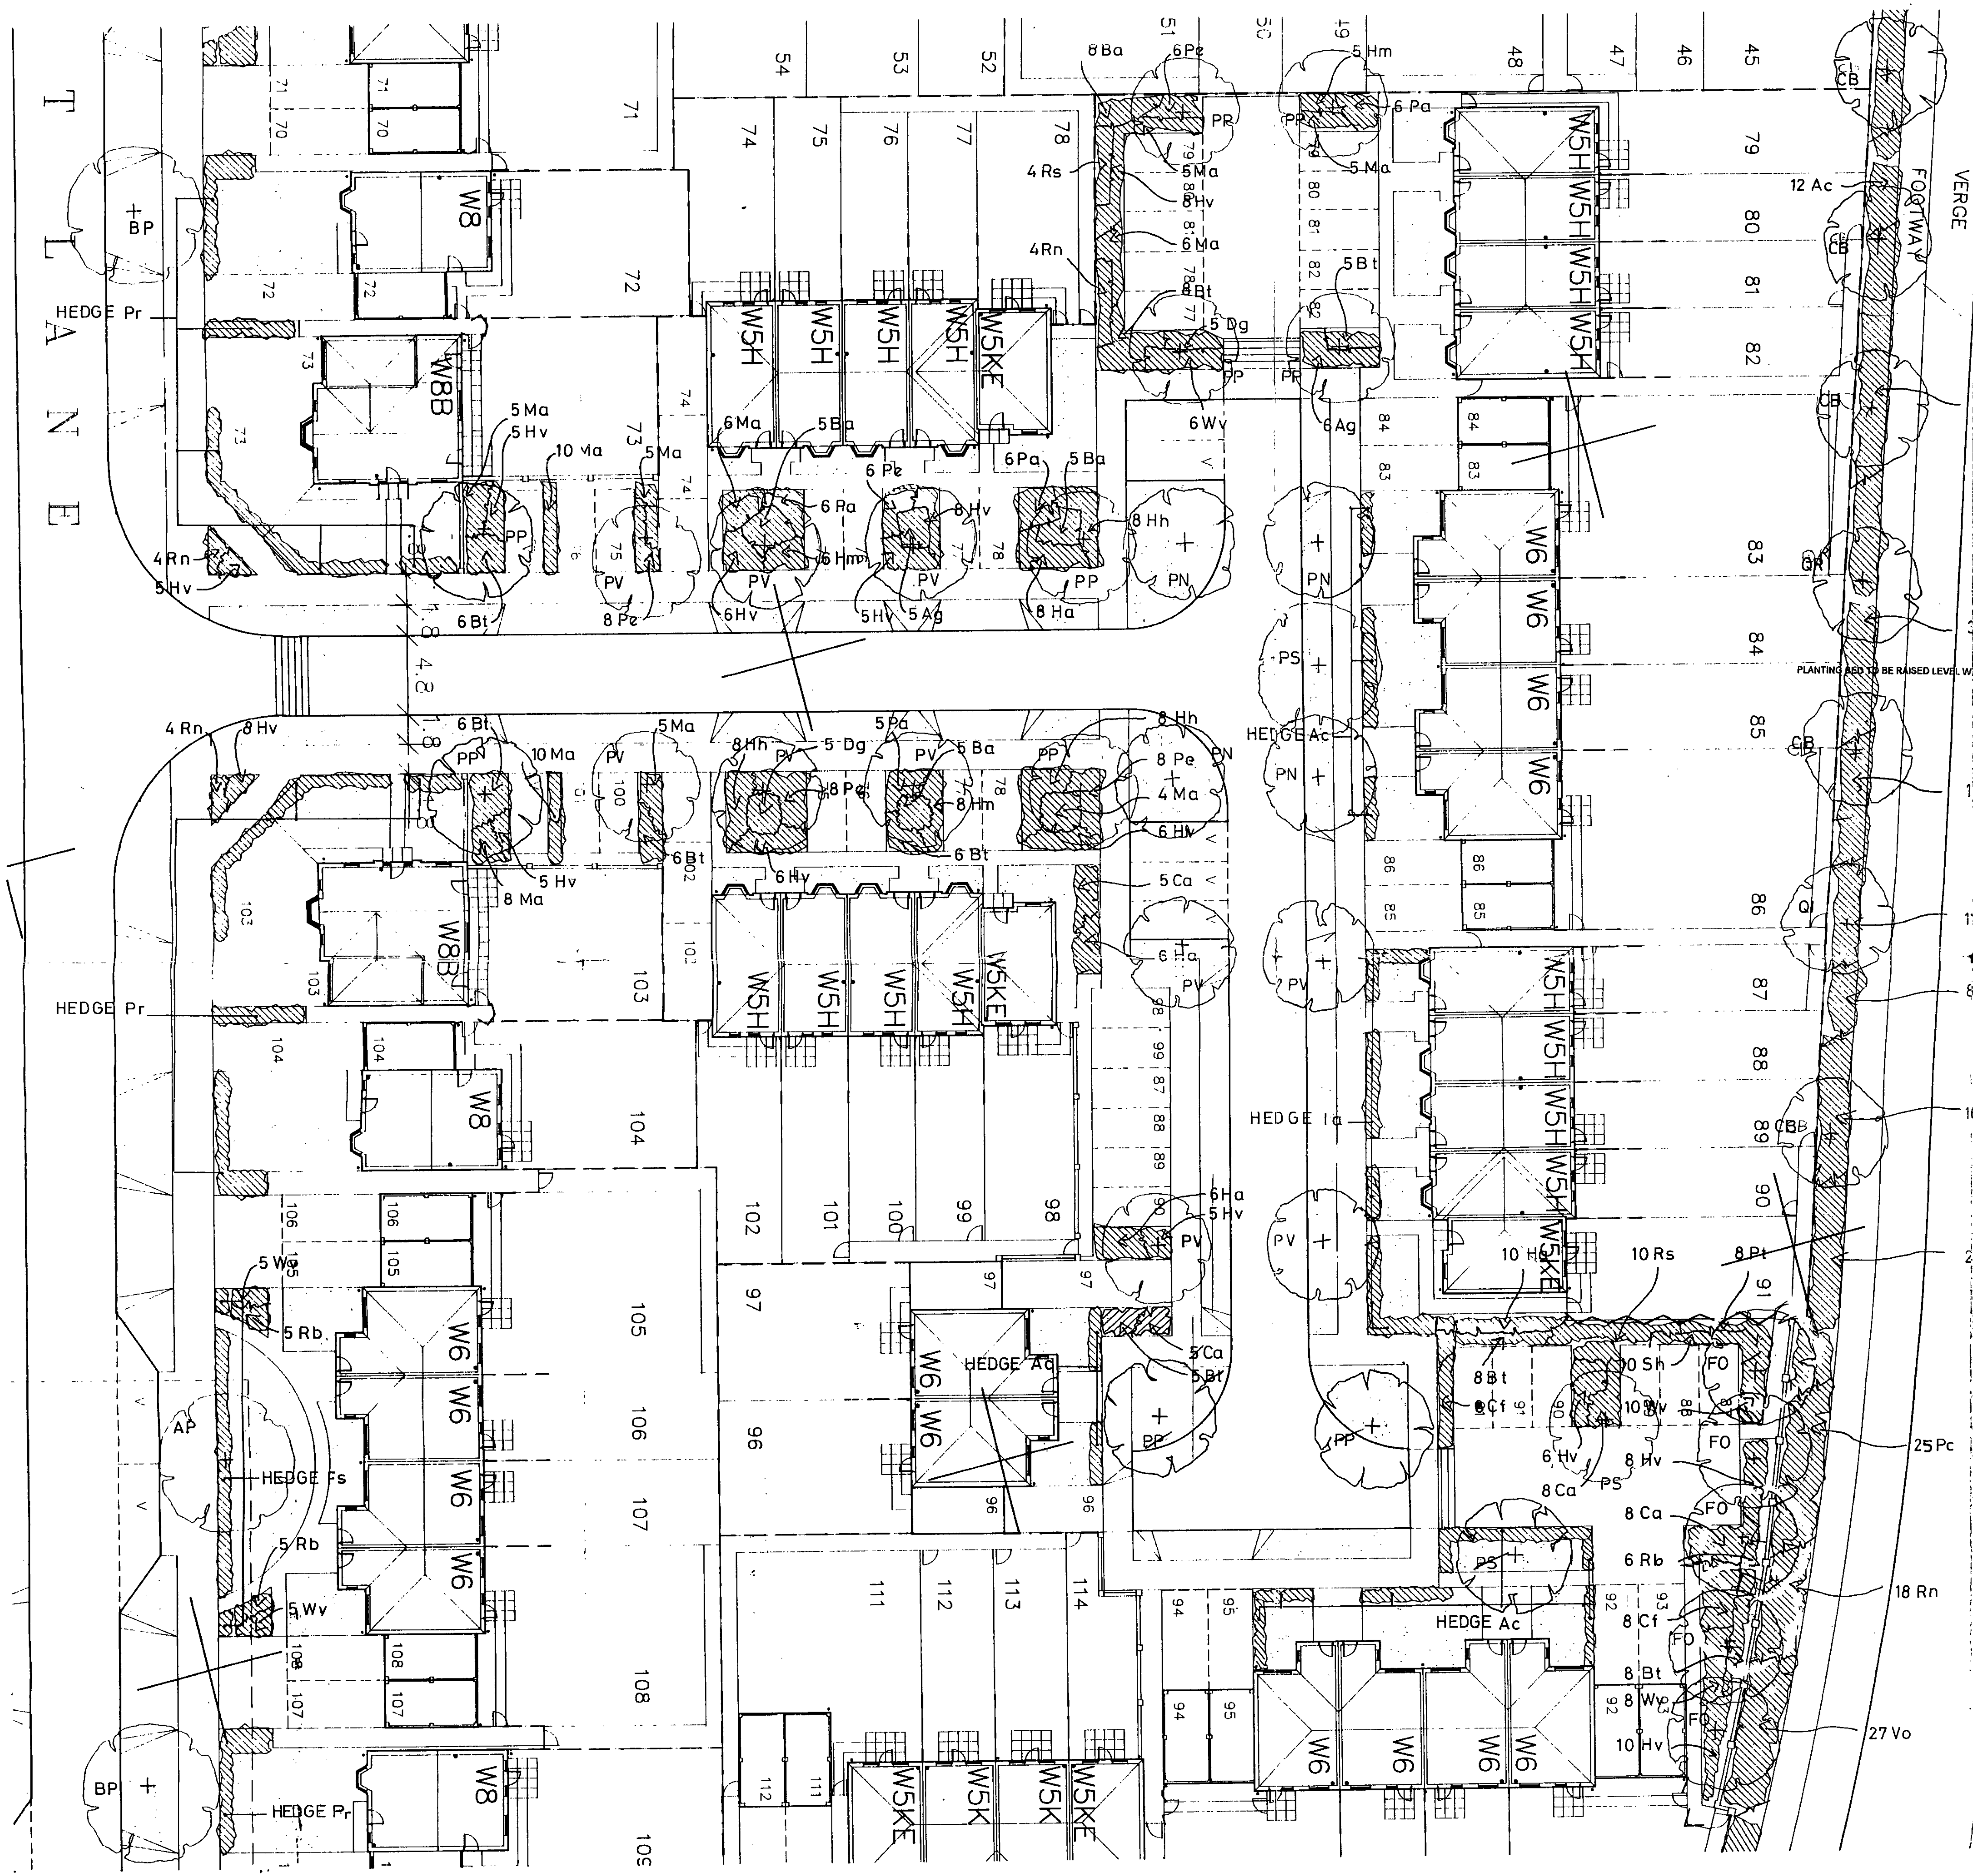

HEDGES
All 1.2m. whips, bare rooted planted in 450mm deep trench. Plant in two rows 500mm apart, in staggered pattern 3 plants/m.

REF	SPECIES	NO.
Fs	FAGUS SYLVATICA	188
ia	ILEX AQUIFOLIUM	42
Pr	PYRACANTHA ROGERSIANA	354
Ac/Cm	ACER CAMPESTRE / CRATAEGUS MONOGYNA	-

D: TREES ADDED 6/94 VF
C: REVISED SCHEDULE 7/94 VF
B: REVISIONS TO PLANTING ALONG OSBOURNE WAY AND TO THE TREE SCHEME 6/94 VF
A: ADDITIONAL PLANTING 4/94

PROJECT TITLE
ADMIRAL HOMES
LONGCROFT LANE
WELWYN GARDEN CITY

DRAWING TITLE
PLANTING PLAN

PROJECT No.	DRAWING No.	SCALE	DATE
10120	03D	1:200	MAR. 94 DRAWN V.F.

COYNE ASSOCIATES
LANDSCAPE ARCHITECTS
STERLING COURT NORTON ROAD STEVENAGE HERTS SG1 2JY
TELEPHONE: 0438 728326 FAX: 0438 722035

3M VERGE, 2M FOOTWAY & 2M PLANTING ZONE BETWEEN OSBORNE WAY AND NEW 2M HIGH BOUNDARY FENCE AND SCREEN WALL. SEE DRAWING 850/12