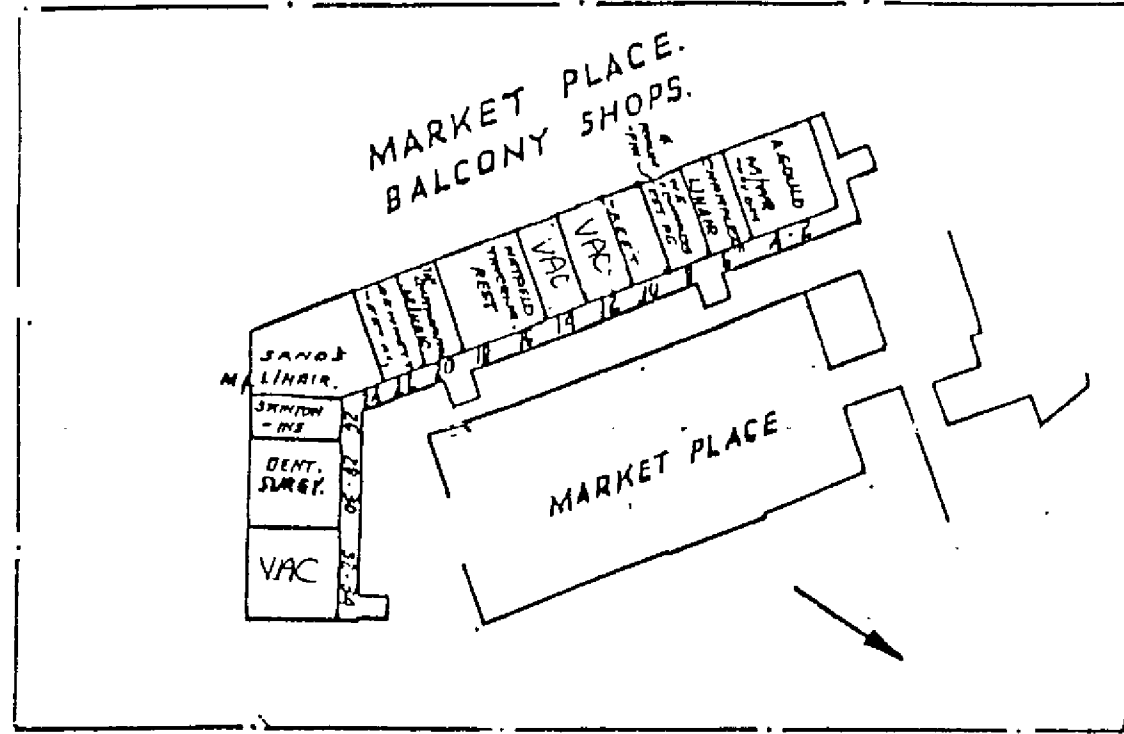

Population -	
Town -	25,160
Local Authority -	92,665
Early Closing -	Thursday
Market Day -	Weds & Sat.
Miles From London -	21
Date Issued -	August 1970
Date Revised -	November 1990

BASED UPON THE ORDNANCE SURVEY MAP
WITH THE SANCTION OF THE CONTROLLER
OF H.M. STATIONERY OFFICE.
CROWN COPYRIGHT RESERVED!