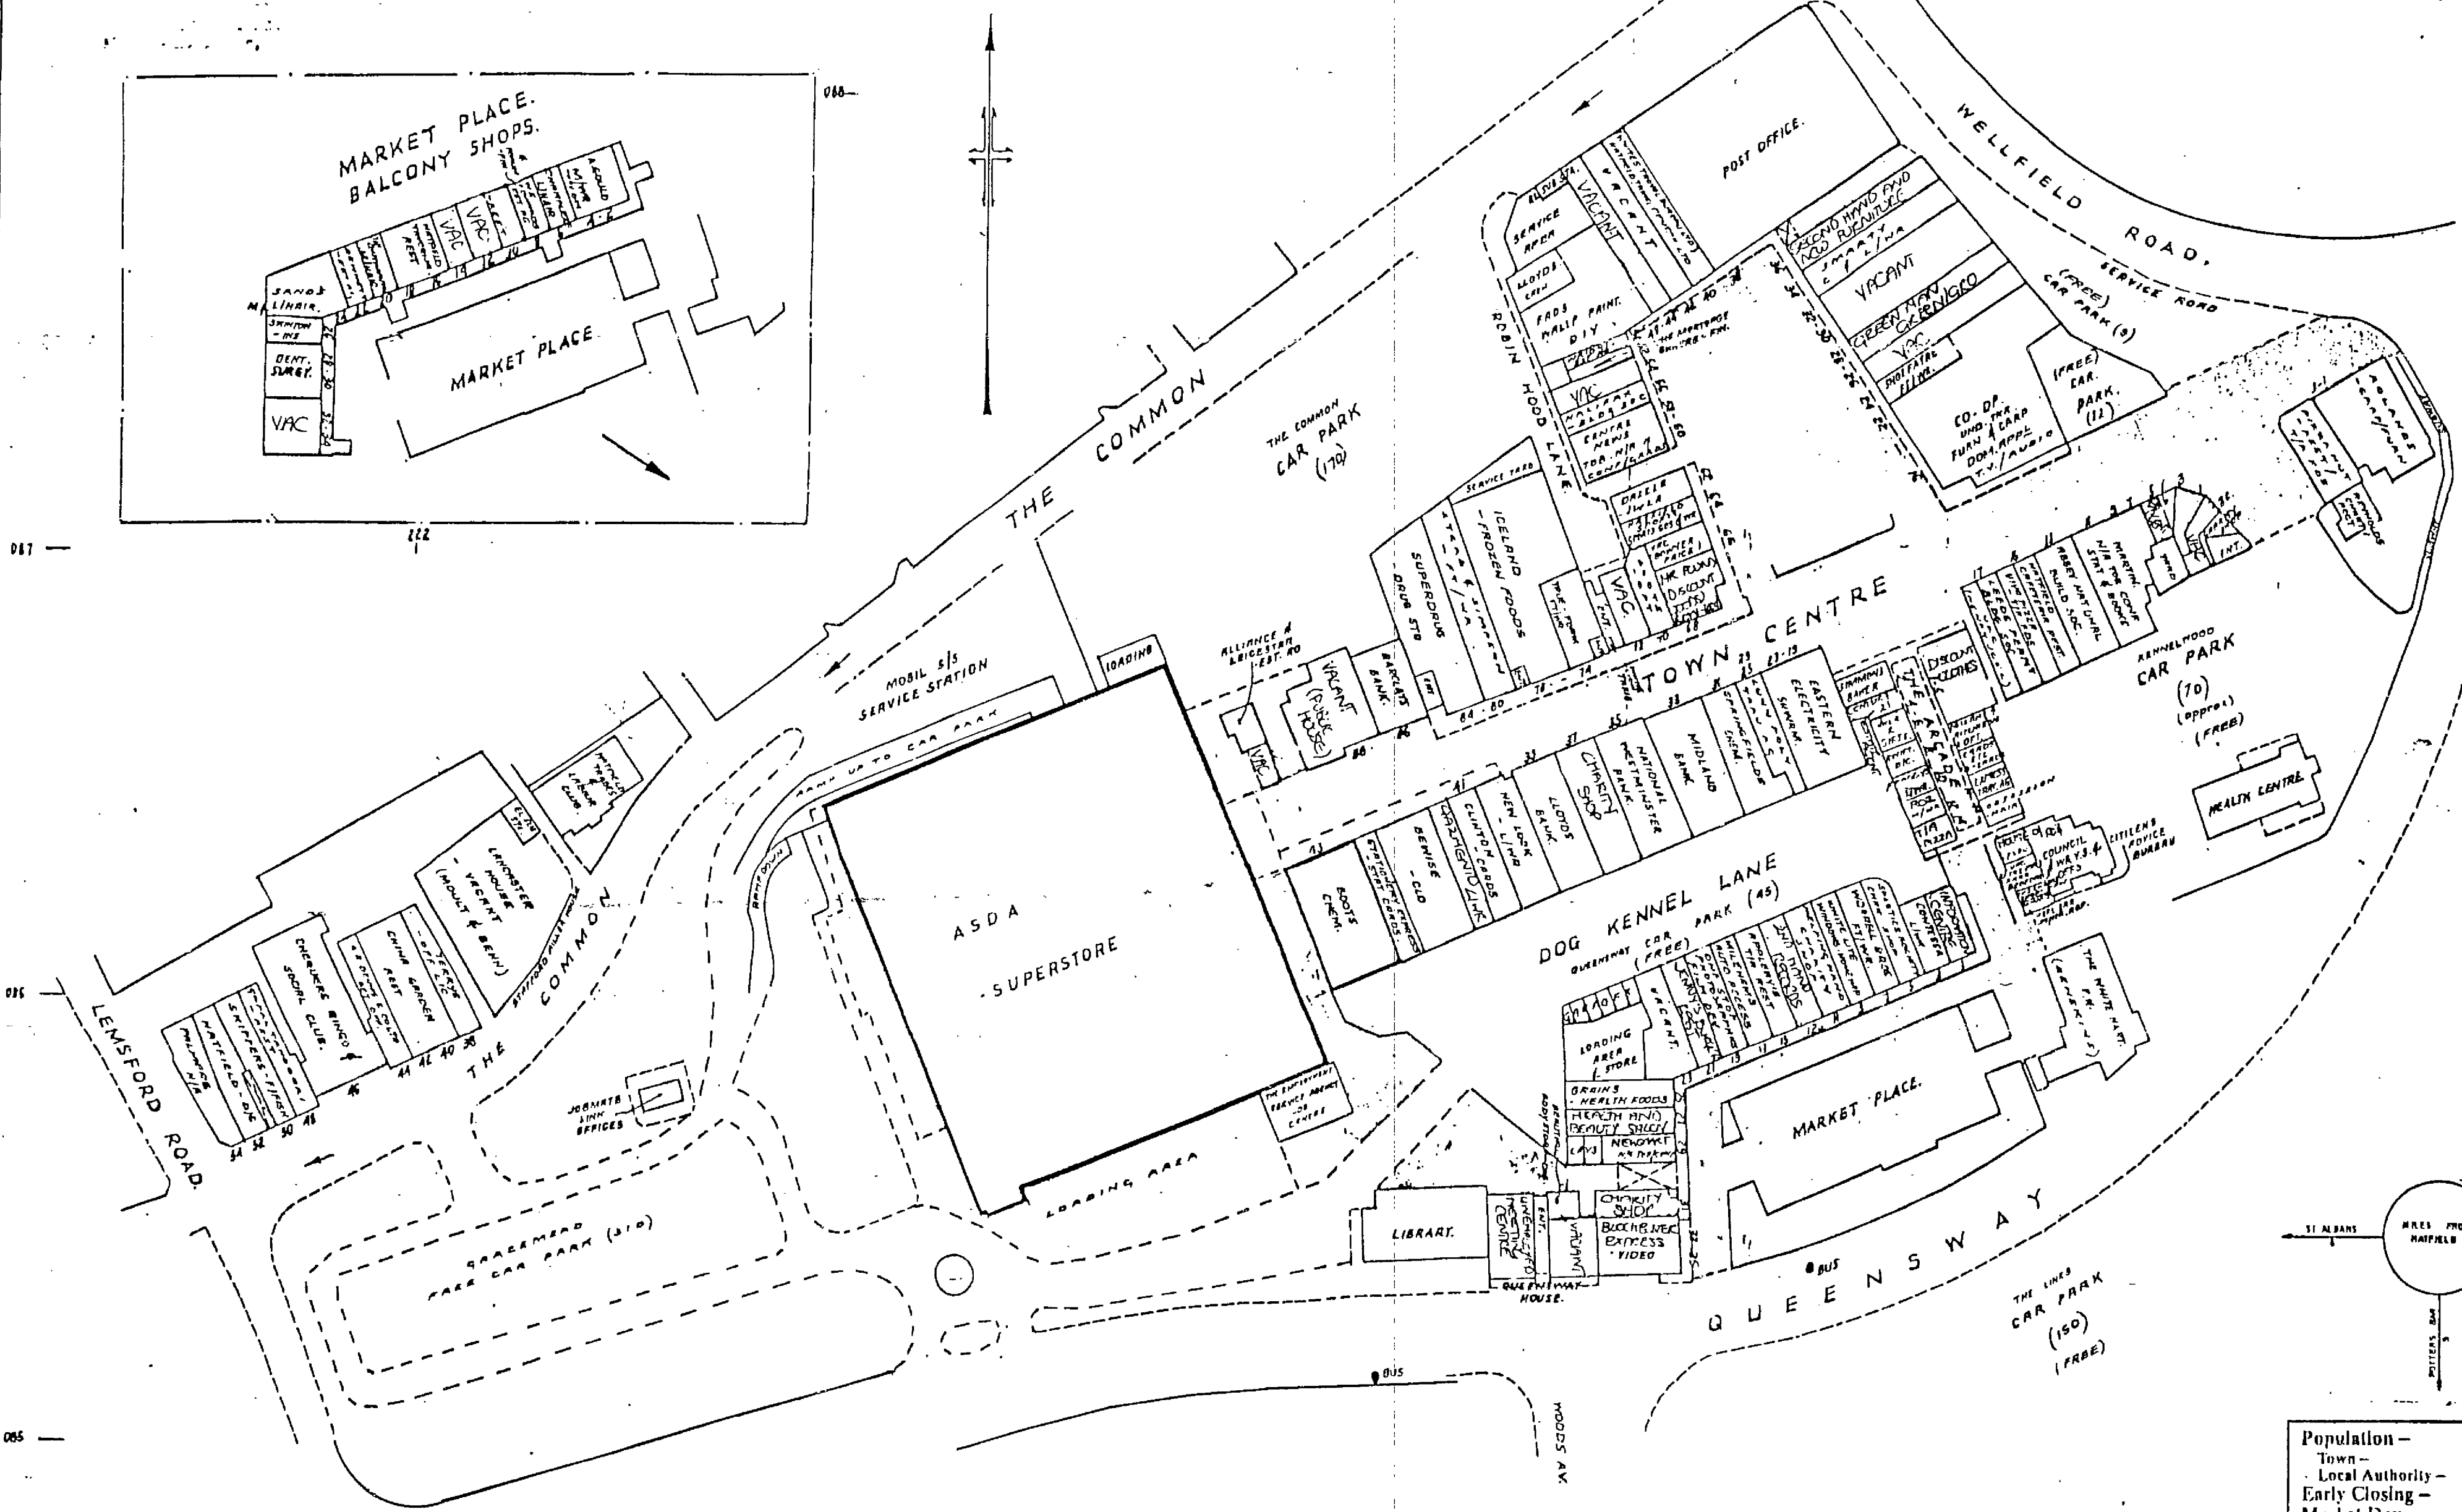

Population -	
Town -	25,160
Local Authority -	92,665
Early Closing -	Thursday
Market Day -	Weds & Sat.
Miles From London -	21
Date Issued -	August 1970
Date Revised -	November 1990

BASED UPON THE ORDNANCE SURVEY MAP
WITH THE SANCTION OF THE CONTROLLER
OF H.M. STATIONERY OFFICE.
CROWN COPYRIGHT RESERVED!