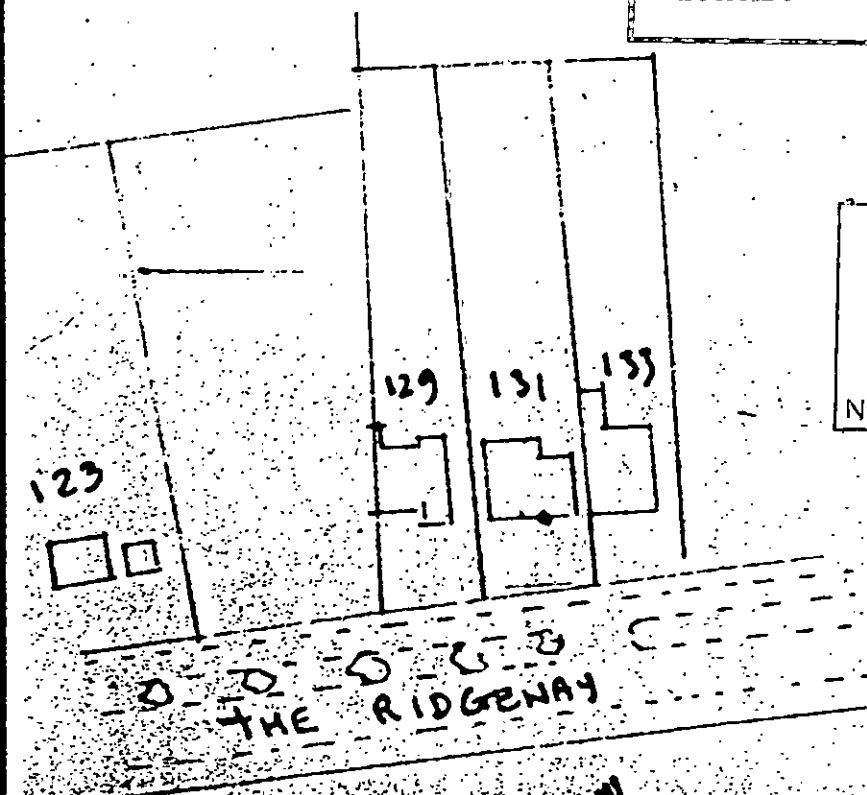

WINDHOLM TOWN & COUNTRY
TOWN & COUNTRY
PLANNING

SITE PLAN 1:1250

DATED:

10 MAR 2003

PLANNING
DEPARTMENT
OFFICE COPY

23 JAN 2003

NO: S6 2003/136

NORTH