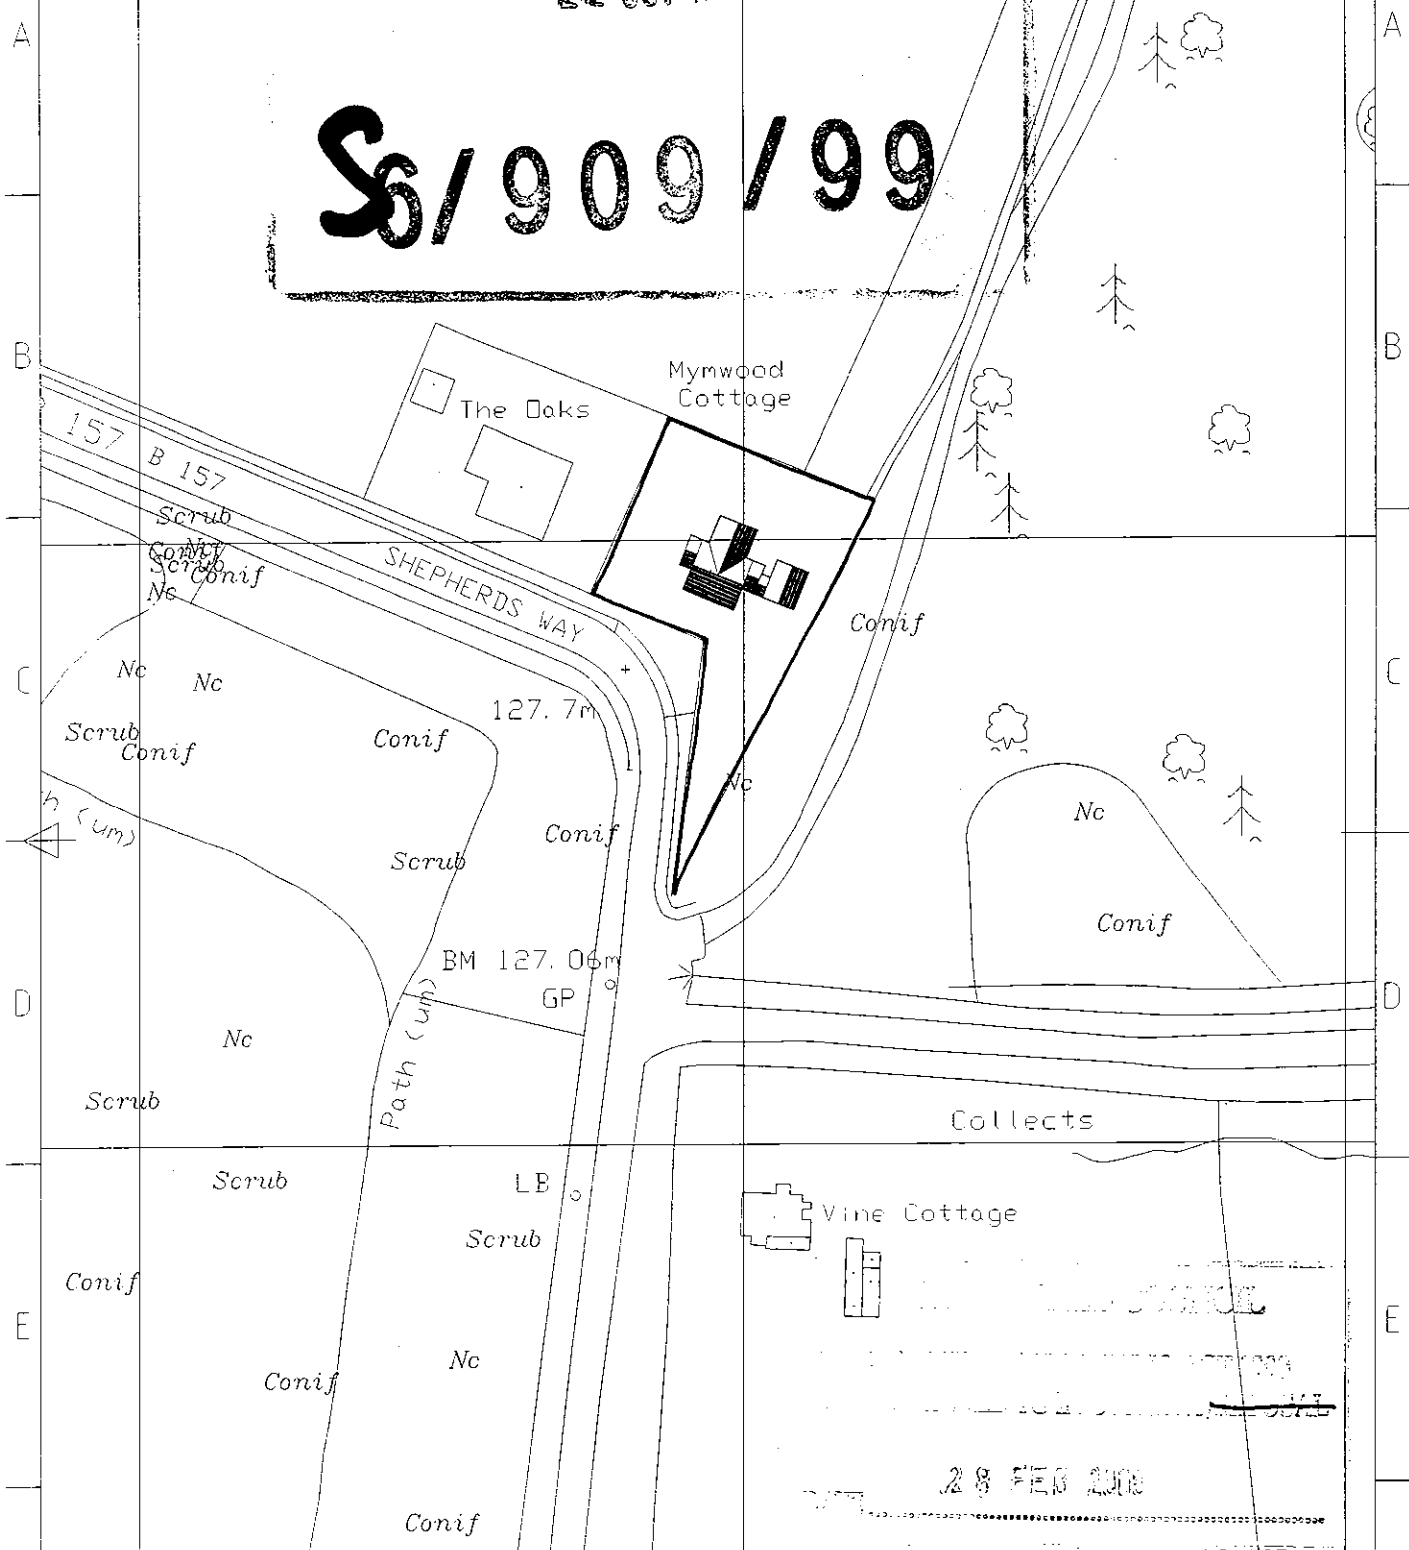

RevNo	Revision note	Date	Signature	Checked
		22 OCT 1999		

S6/909/99

sole design studios
solo design studios
solo design studios
solo design studios
The Workshop
13 King Edward Road
Bamel
Herts
EN5 5AW
Tel 0181 275 0878
Fax 0181 275 0858
Email sds.architect@virgin.net

Project Mymswood Cottage, Shepherds Way, Brookmans Park	
Drawing Location Plan	Date March 1999
Dr.No. 9909-001	Scale 1:1250
INFORMATION CONTAINED IN THIS DRAWING IS THE SOLE COPYRIGHT OF SOLO DESIGN STUDIOS AND IS NOT TO BE REPRODUCED WITHOUT THEIR PERMISSION. DO NOT SCALE.	
ALL DIMENSIONS TO BE CONFIRMED ON SITE.	
Revision