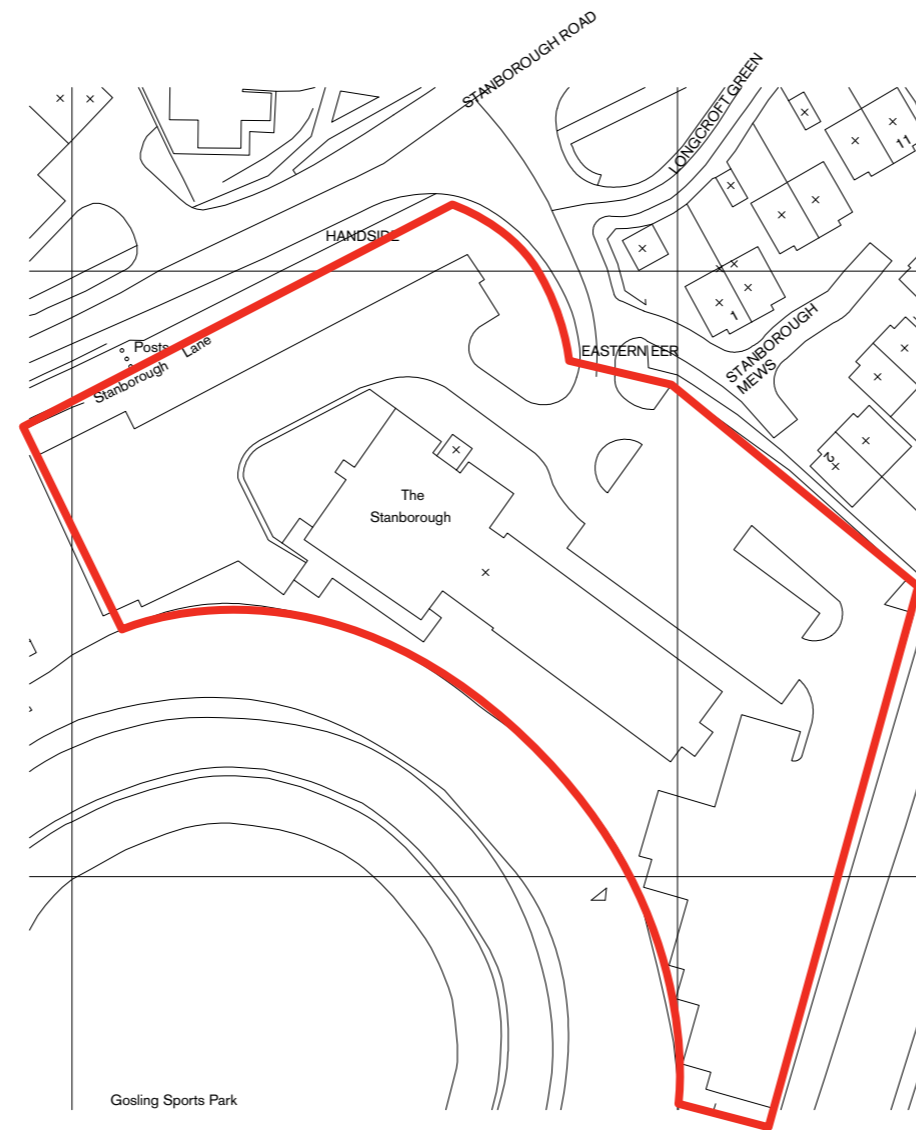

Site Plan

Endpoint
Brands Applied

KEY

Demise 

Scale 1:1250 @ A3