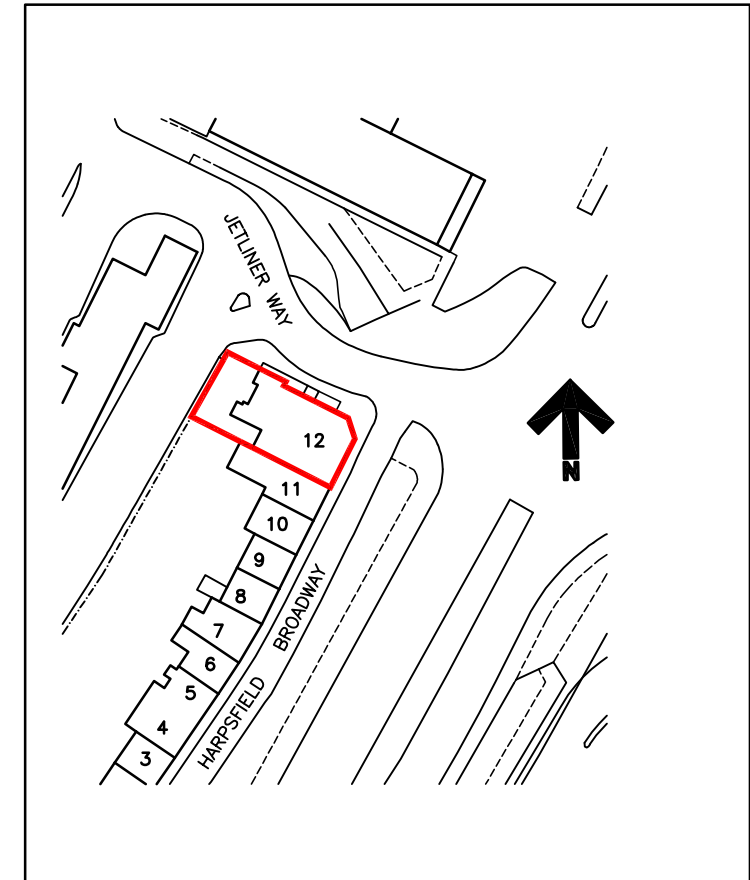

Site plan 1:500

Site location plan 1:1250

Rev.	Description.	Date.
------	--------------	-------

AT Design (Welwyn) Ltd Architectural Design Services 22 School Lane, Welwyn, Herts AL6 9PH Tel: 07931703297 - email: adamtrigg@hotmail.com		
---	--	--

Title; Proposed new roof 12 Harpsfield Broadway Hatfield Hertfordshire AL10 9TF Location Plan
--

Scale : 1:500 @ A3	Drawn by: AT
Date : Feb 2013	

Drg.No: AT409-22
------------------