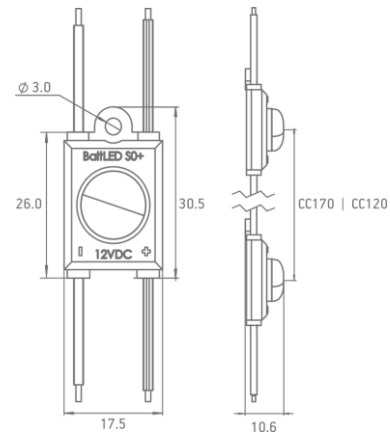

CROWN OPTO S0+

ITEM DESCRIPTION

Crown OPTO S0+ is a new solution for uniform illumination of single-sided lightboxes and bigger channel letters with depth ranging from 40 to 90 mm. Due to the new optics, we have used with this module, light is distributed more evenly inside the lightboxes or channel letters. As these modules have a better light distribution pattern, they can be installed with a 170 mm step. For fixing modules in place, adhesive tape is used. To ensure the convenient use of it, we designed the tape with a finger lift edge liner for quick and easy removal of the protective layer. Crown OPTO S0+ comes with L80 50 000 h lifetime and 5 years (24/7) warranty.

APPLICATION

- Single-sided lightboxes and bigger channel letters
- Recommended depth 40 – 90 mm

FEATURES & BENEFITS

- Efficiency up to 128 lm/W
- 170 mm distance between centers of modules
- IP67 protection class
- L80 50, 000 h lifetime
- 5-year 24/7 warranty
- Easy tear finger-lift tape for faster installation

GENERAL SPECIFICATIONS

SUPPLY VOLTAGE	12 VDC
POWER	0.5 W
RECOMMENDED DEPTH	from 40 to 90 mm
CC DISTANCE	170 mm 120 mm
BINNING	3 SDCM
OPERATING TEMPERATURE	-30 °C ~ +50 °C
STORAGE TEMPERATURE	+5°C ~ +70 °C
STORAGE CONDITIONS	Relative humidity <60%
CERTIFICATION	CE and RoHS pending
IP CLASS	IP67
LIFETIME	L80 50,000 h
WARRANTY	5 years (24/7)*

*Warranty is applied only and if storage, mounting and maintenance conditions, stated in the installation guide, are followed.

Dimensions are in mm

LIGHT DISTRIBUTION GRAPH

Beam angle: 160°

ORDERING INFORMATION