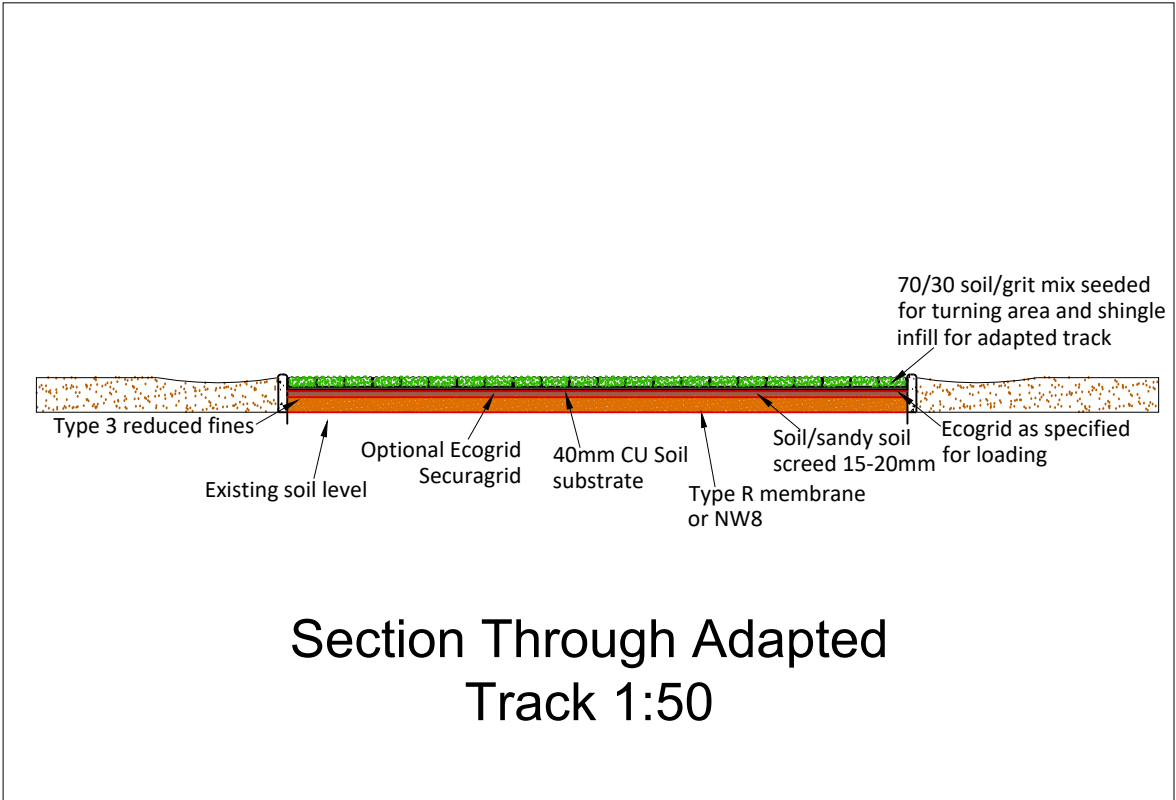

Sparrow Farm
Newgate Street Road
Newgate Street
SG13 8RG

Proposed Turning Area Plan
1:200 @ A3

Proposed emergency vehicle turning area to be grass filled Ecogrid

Site Area = 0.495178494 Hectares