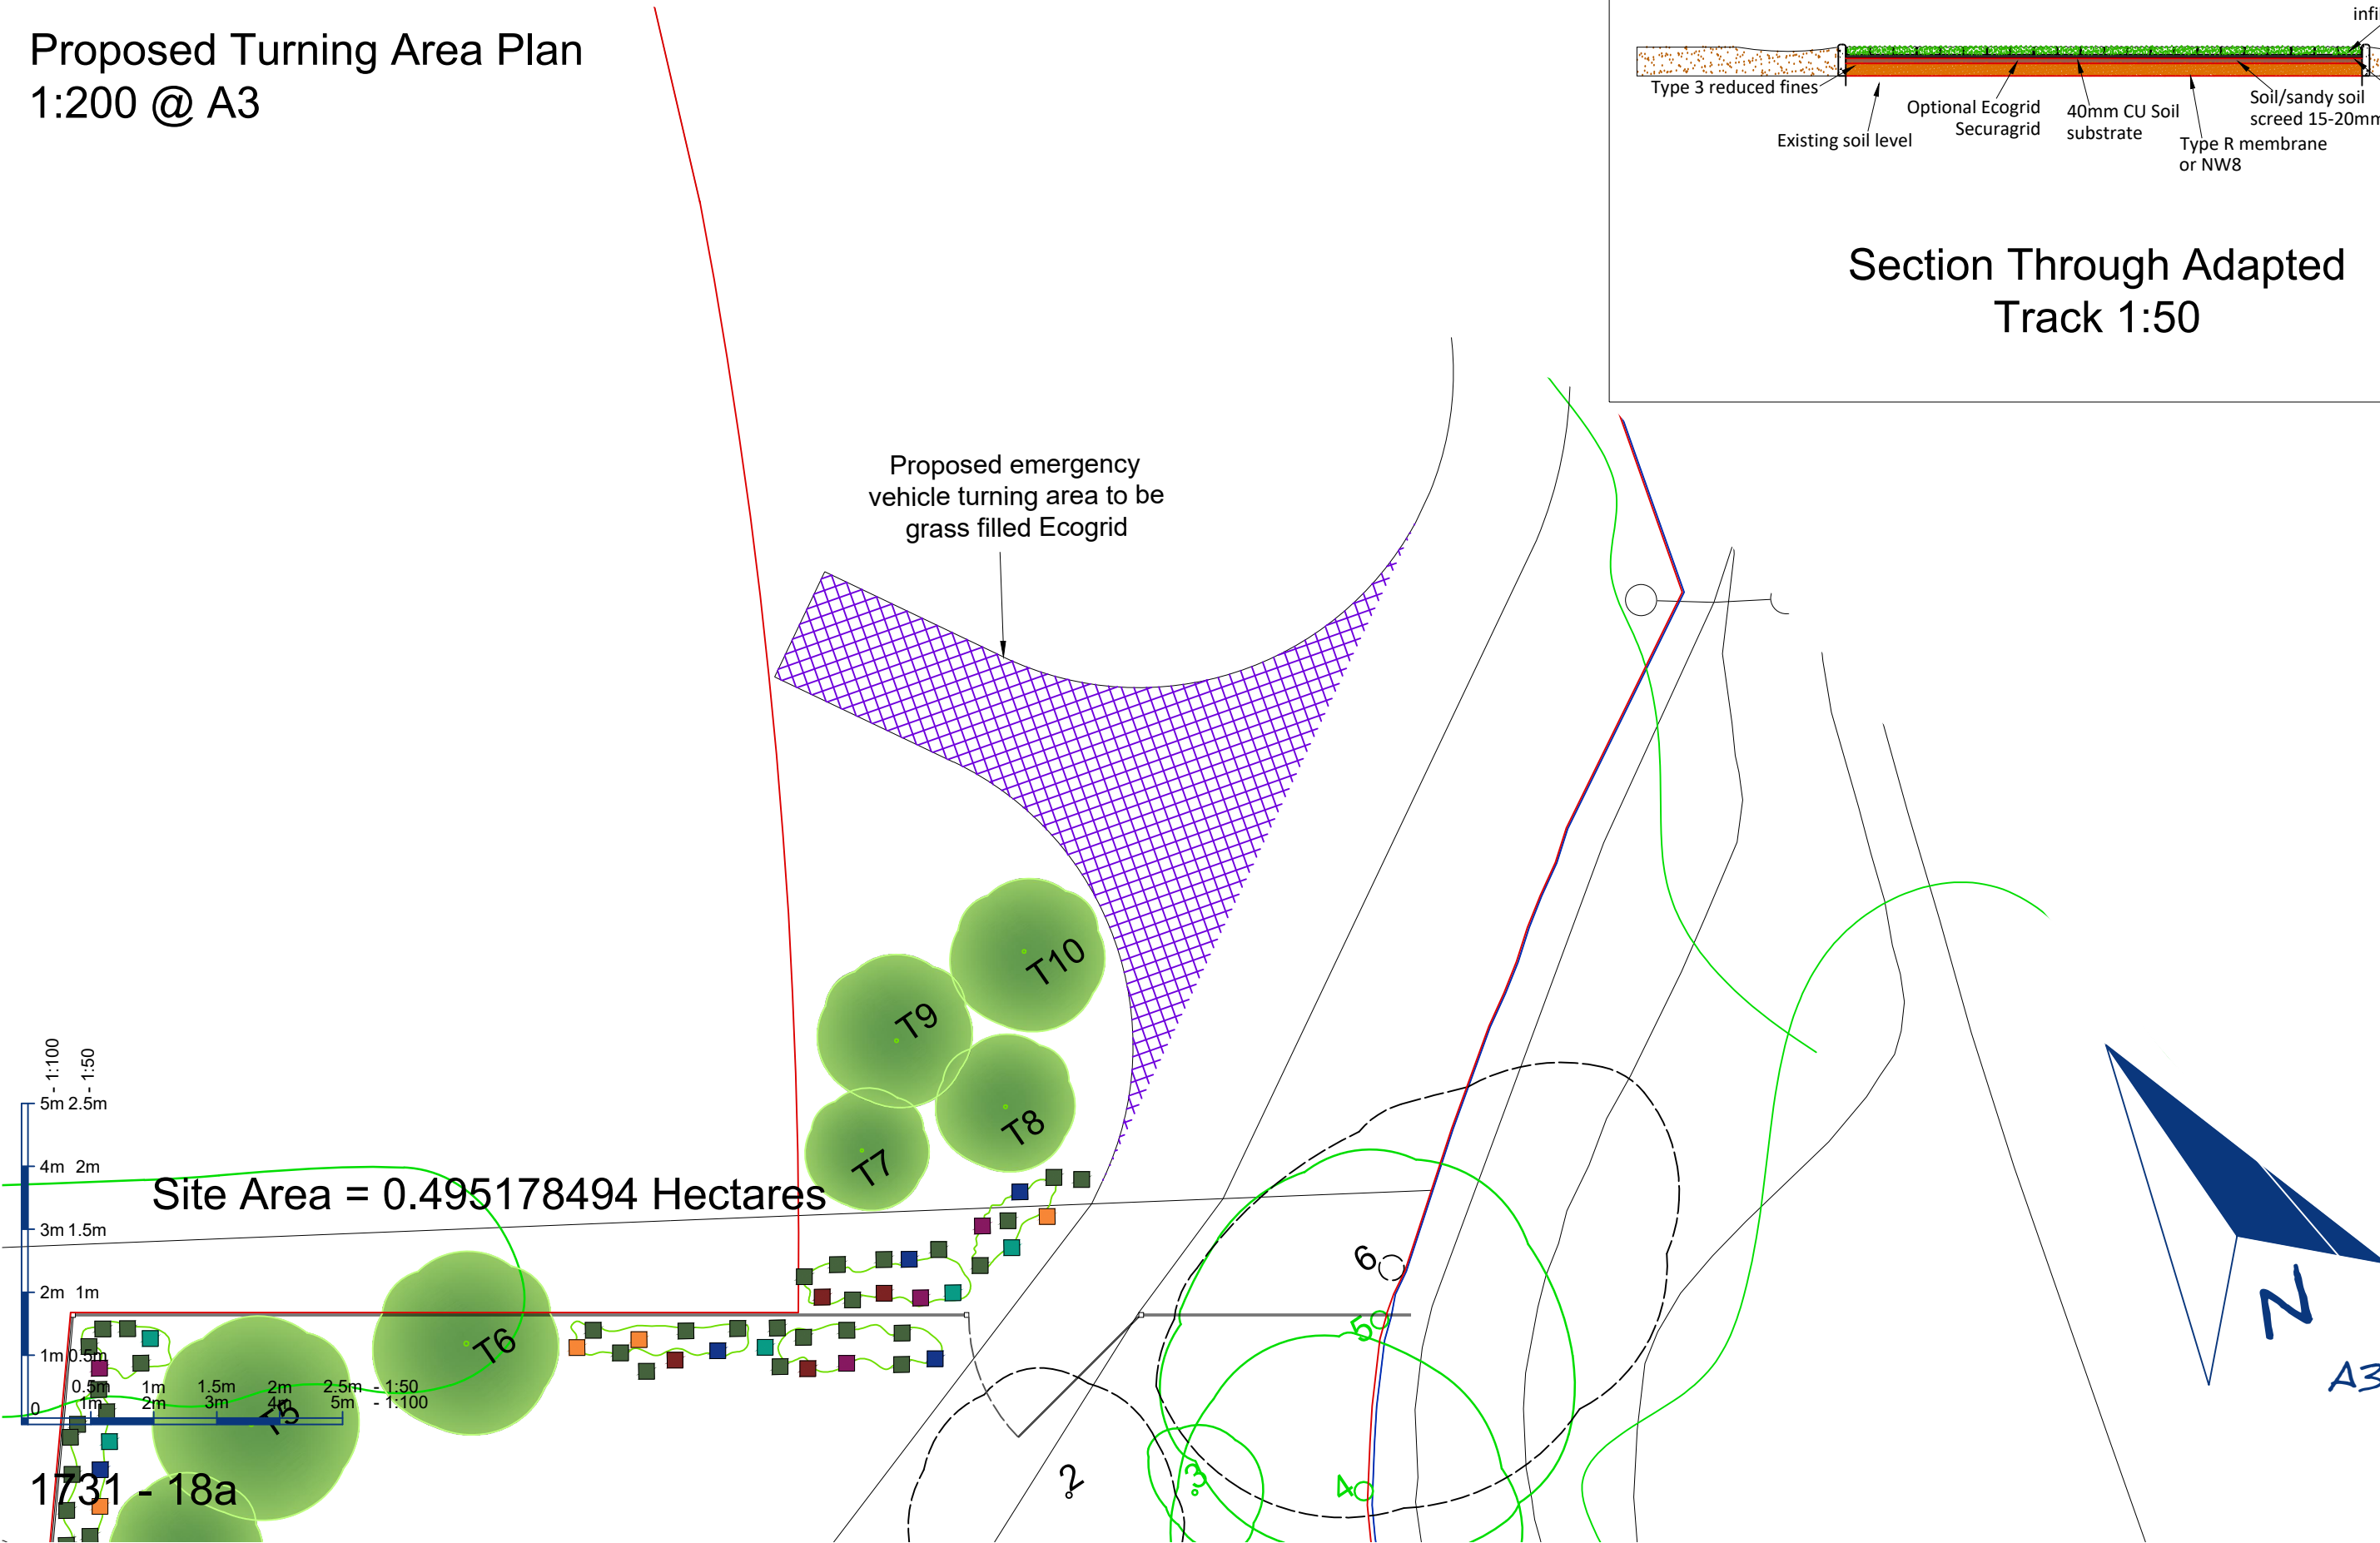

Sparrow Farm
Newgate Street Road
Newgate Street
SG13 8RG

Proposed Turning Area Plan
1:200 @ A3

Proposed emergency vehicle turning area to be grass filled Ecogrid

Site Area = 0.495178494 Hectares