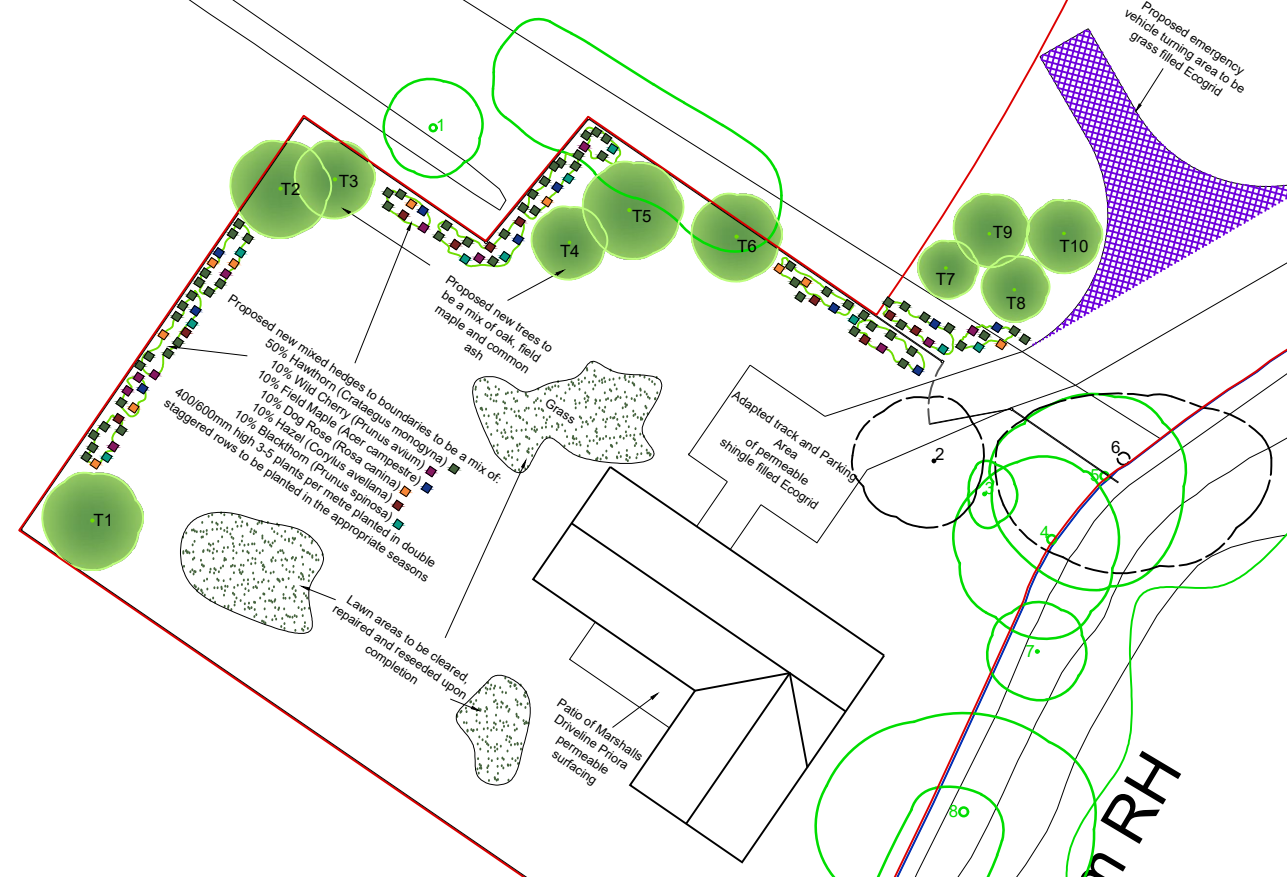

Sparrow Farm
Newgate Street Road
Newgate Street
SG13 8RG

Site Plan
1:500 @ A3

Co Const Bdy

MP .25

Altered Track

1.22m RH

Site Area = 0.495178494 Hectares