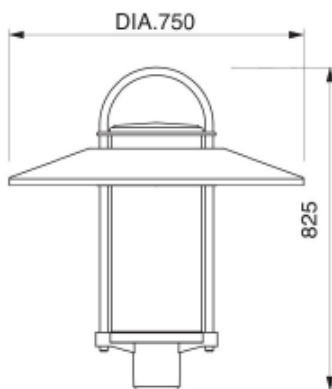

Comet Hotel – Front Terrace: Lighting proposed by Garth at STL

[Home](#) / [Lighting Brackets](#) / [Market Curve Bracket](#)

Market Curve Bracket

Contemporary bracket design

Wall or post mount options

Single, Twin, Triple or Quad versions

Outreach 500, 750mm Other sizes available on request

Can be manufactured to suit a variety of column dia. Material mild steel, galvanised

Category: [Lighting Brackets](#) Tags: [Contemporary Bracket](#), [Market Curve Bracket](#), [Street Lighting Bracket](#)

Hockley Column

- Stepped tubular steel column with cast embellishments
- Dim A upto 8000mm
- Flange mounted or integral root
- Access door for cut out