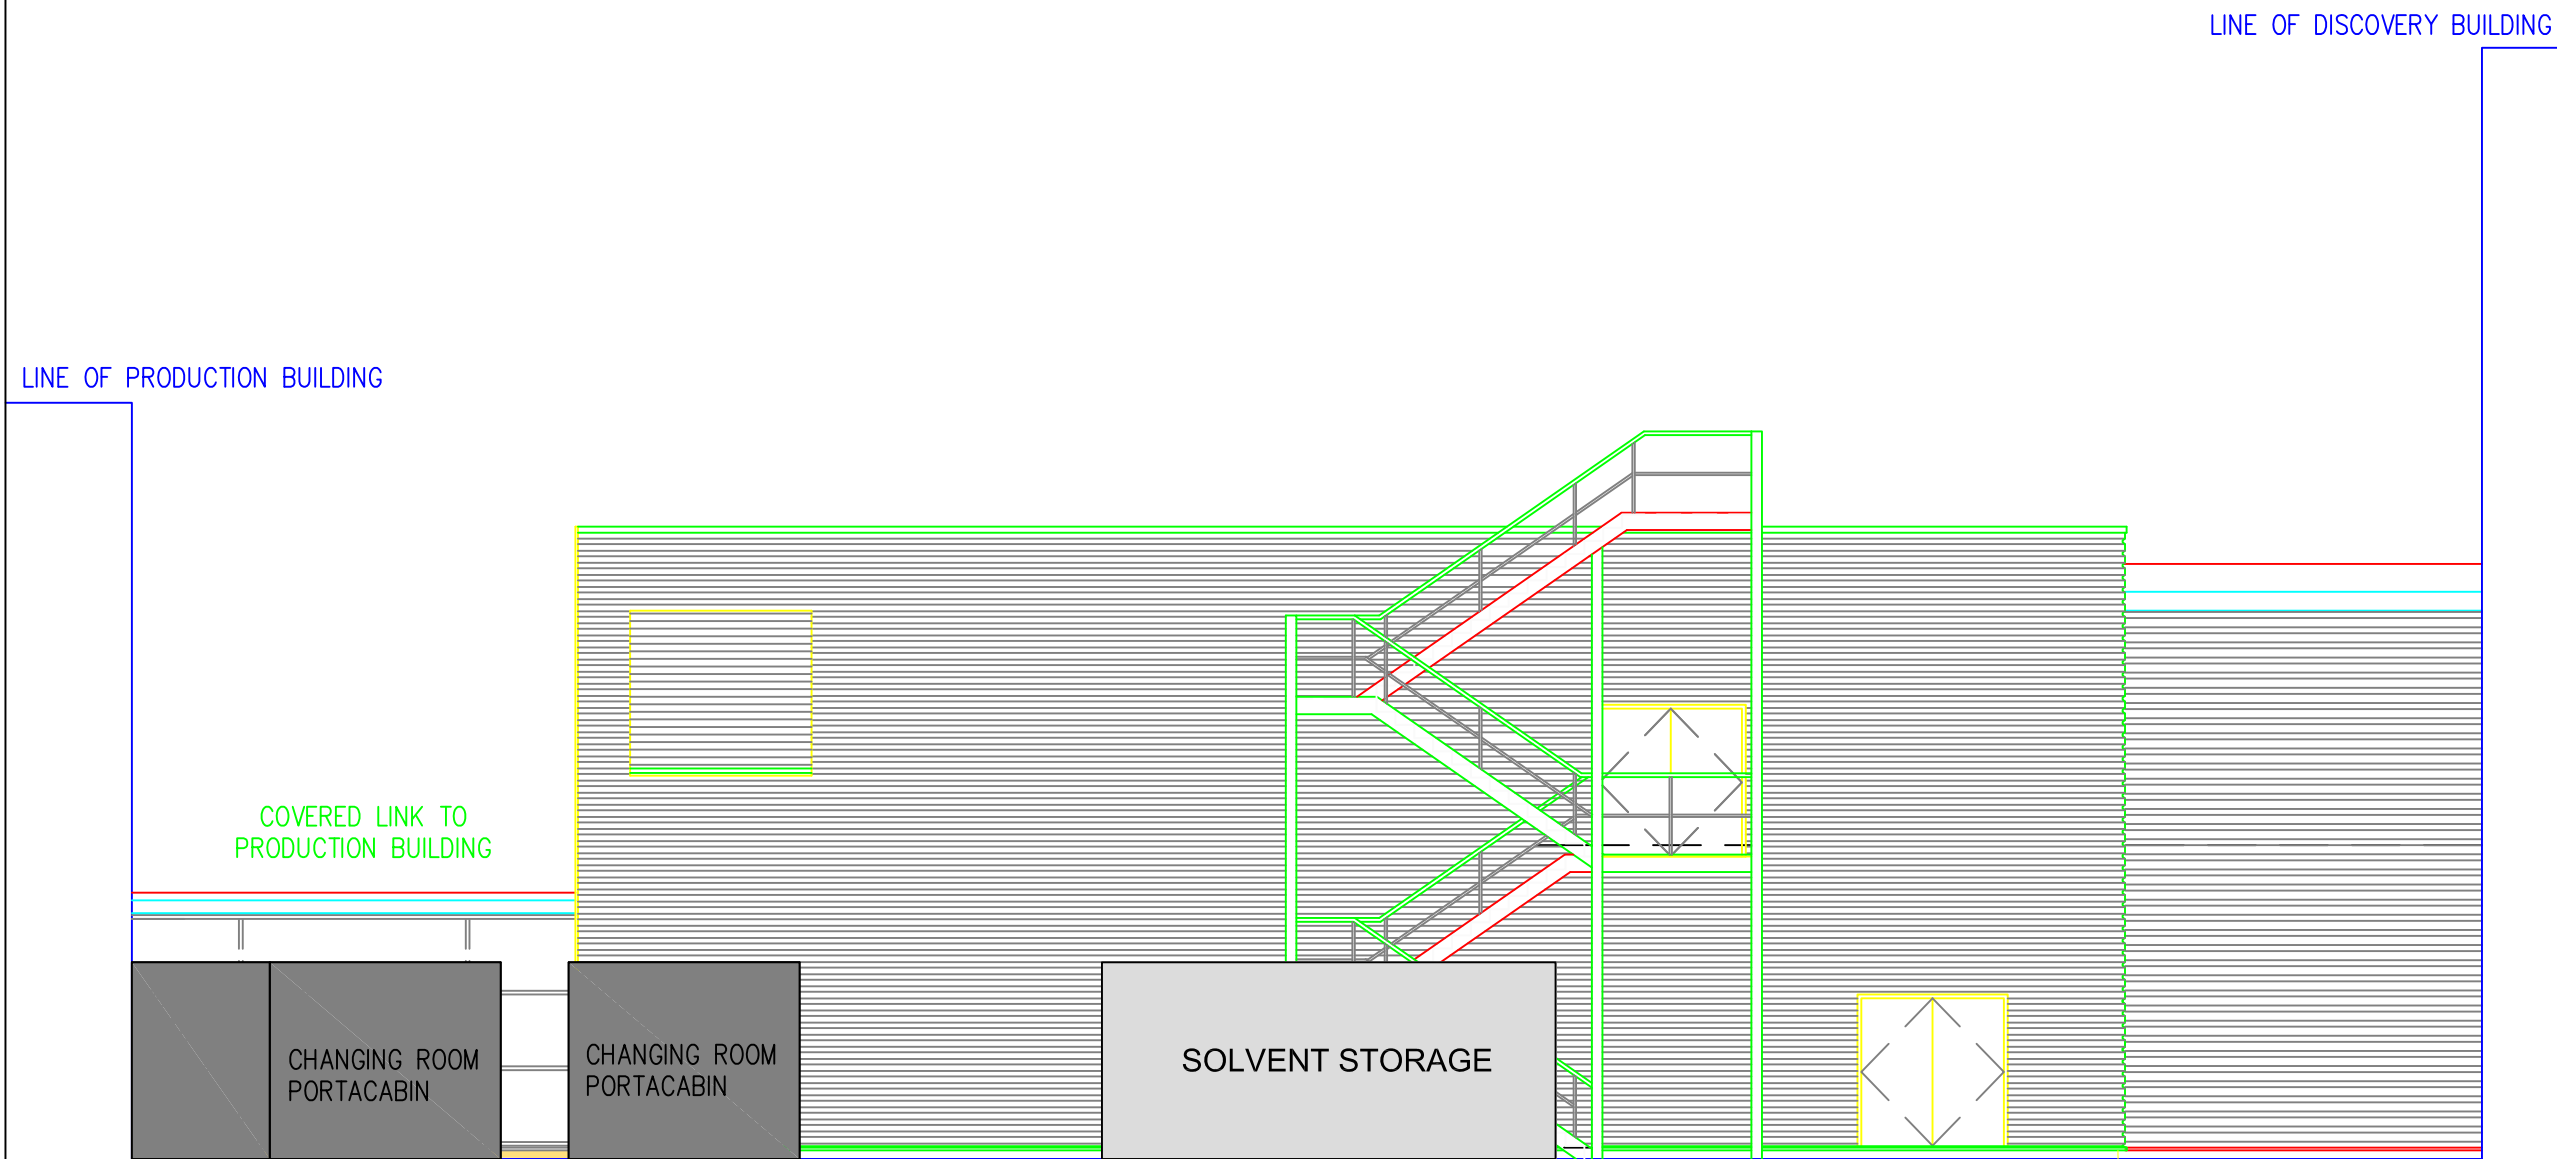

Copyright
This drawing/specification is the property of Eisai Limited and may not be reproduced or disclosed to a third party in any form without written permission from the company.