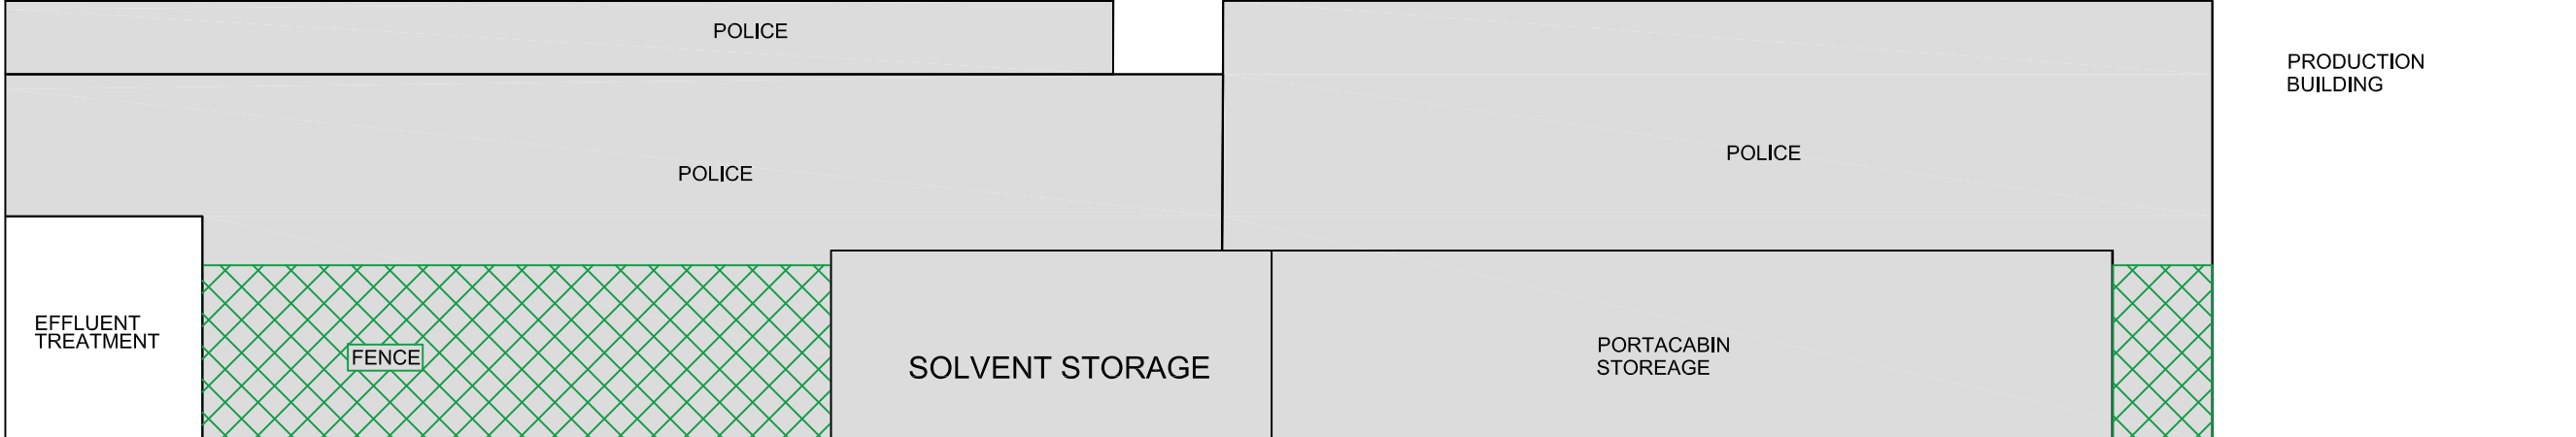

Copyright
This drawing/specification is the property of Eisai Limited and may not be reproduced or disclosed to a third party in any form without written permission from the company.