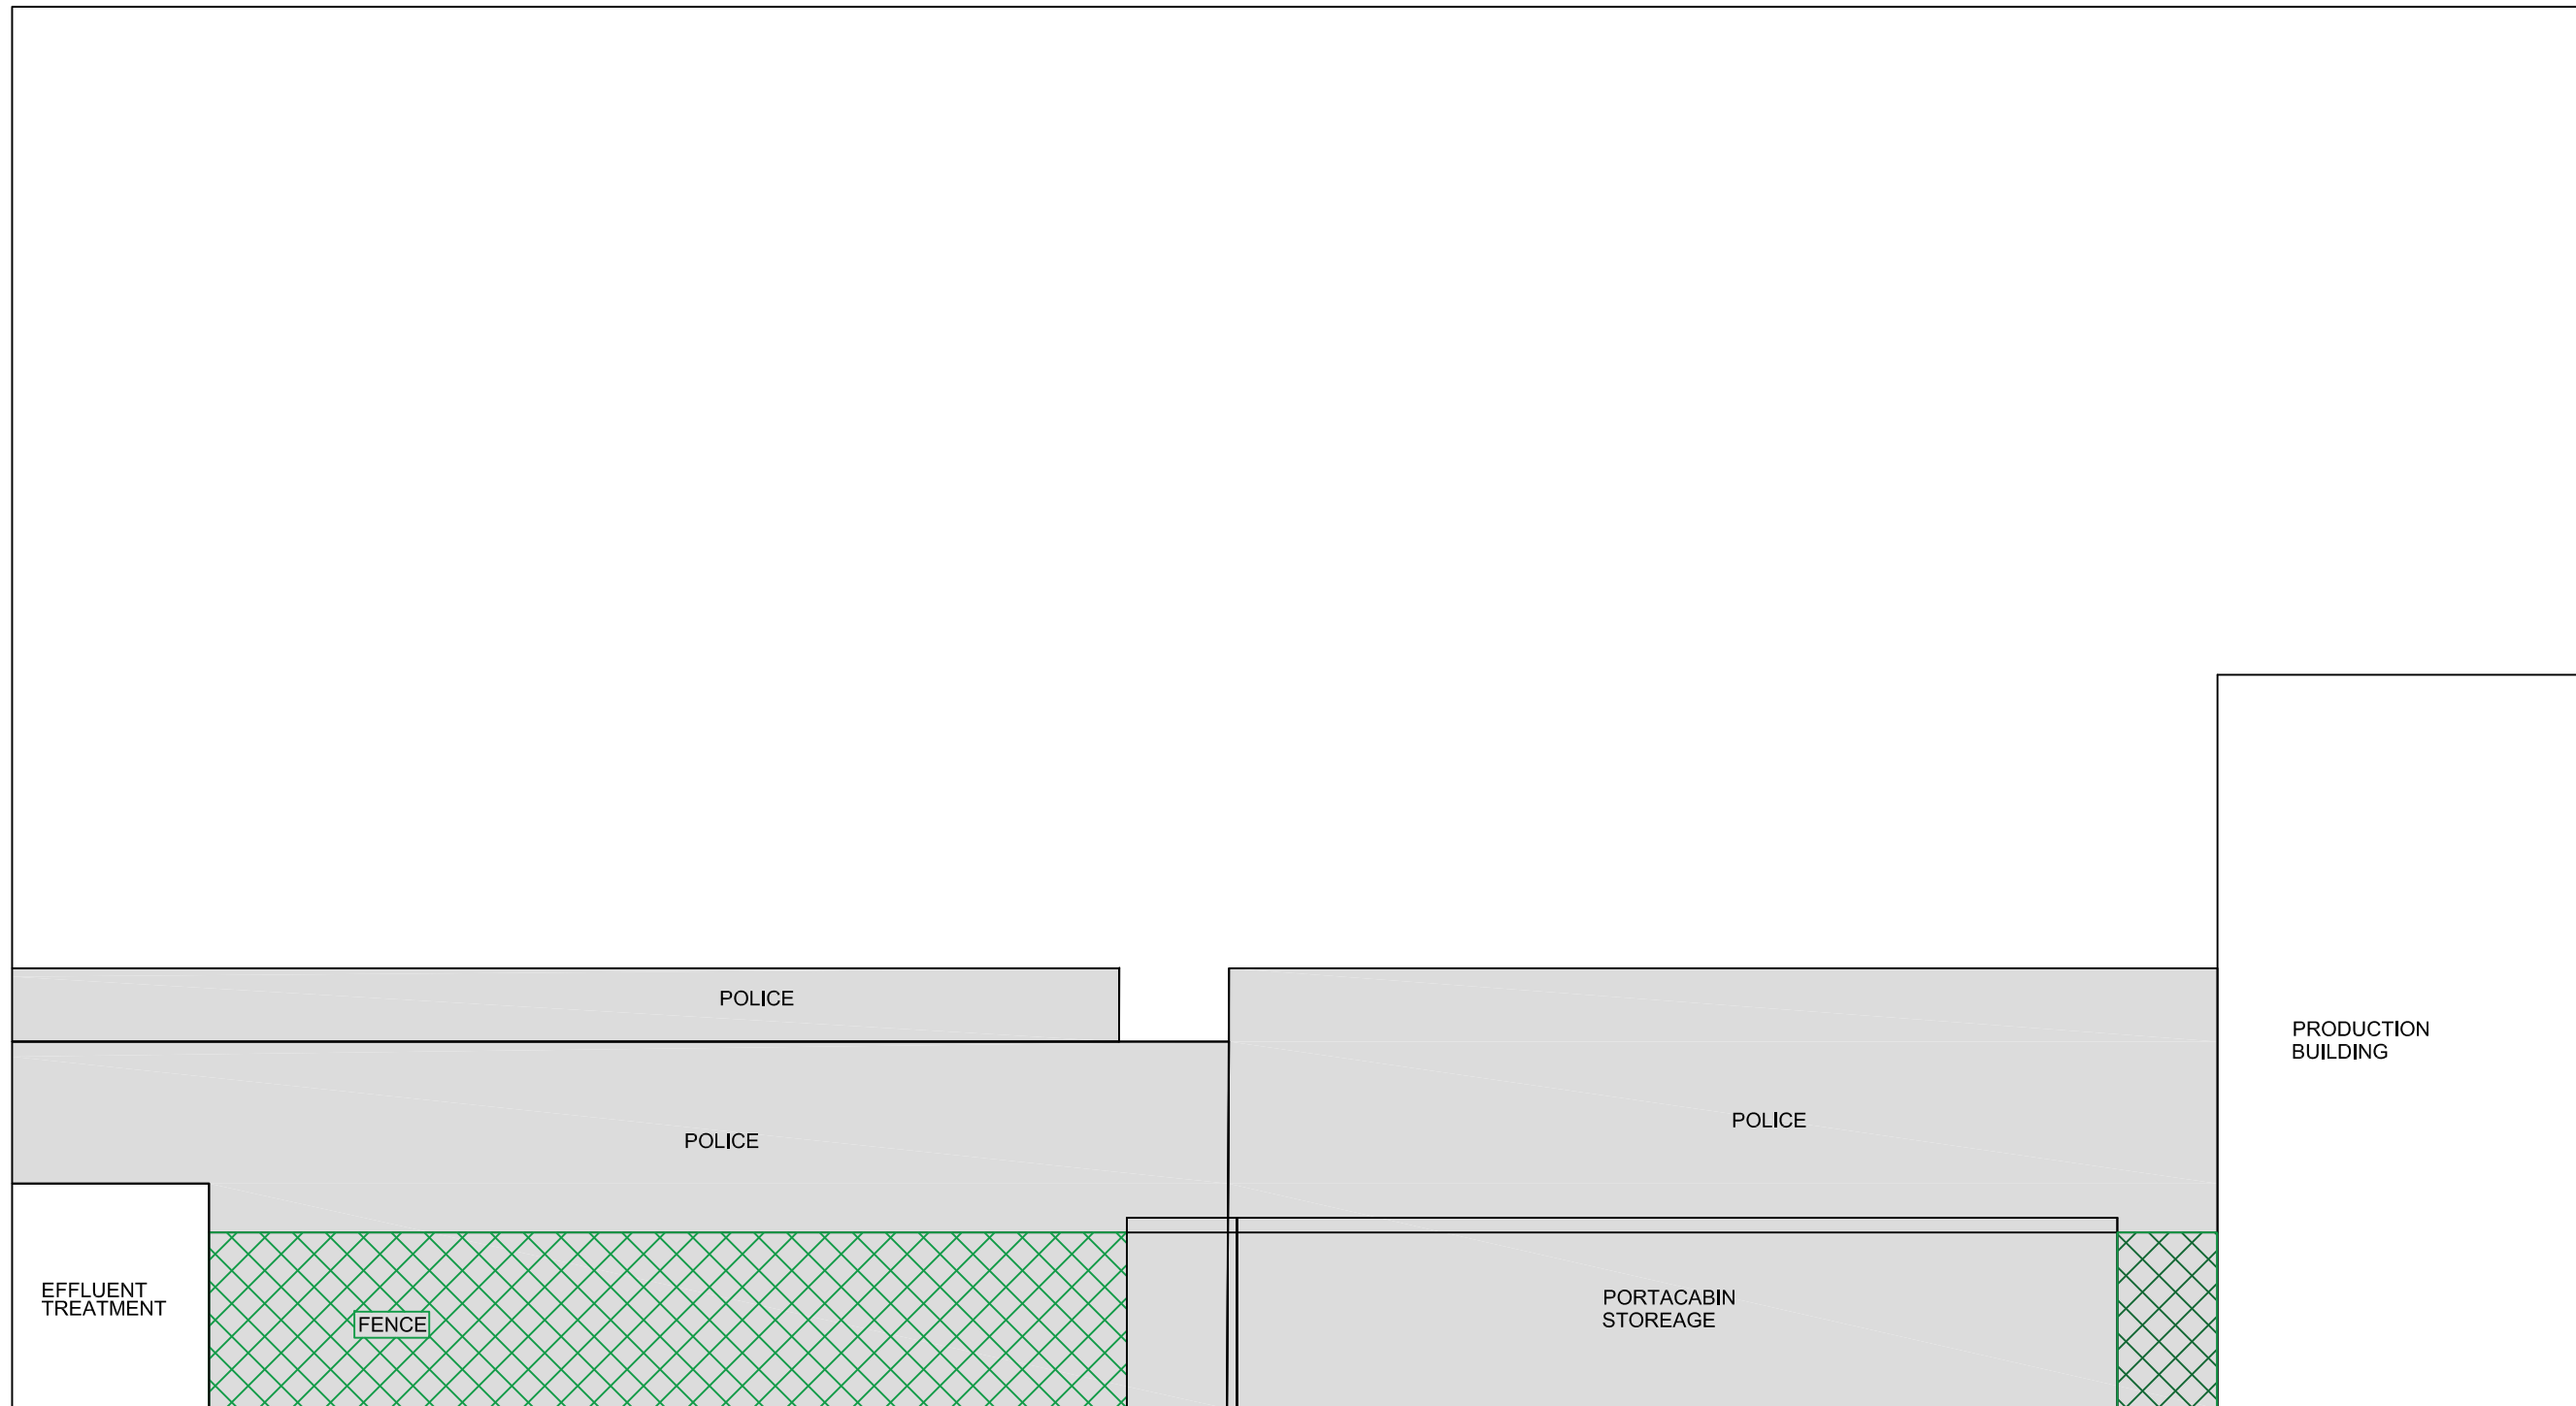

Copyright
This drawing/specification is the property of Eisai Limited and may not be reproduced or disclosed to a third party in any form without written permission from the company.

Rev.	CCR	Date	Description

Created	ENG. Reviewed 1	ENG. Reviewed 2 (P&ID Only)	ENG. Approved
Name	Name	Name	Name
Sign	Sign	Sign	Sign
Date	Date	Date	Date

European Knowledge Centre
Mosquito Way
Hatfield
Hertfordshire, AL10 9SN

Tel :- 0845 676 1400
Fax :- 0845 676 5050
Website :- www.eisai.co.uk

Updated from original vendor drawing:
Drawing No. Revision: Date:

THIRD ANGLE PROJECTION

Project:
EISAI
EML

Drawing Title:
CHEMICAL STORAGE UNIT
EXISTING NORTH WEST ELEVATION

Drawing Status:

Drawn:	Date:	Scale: 1:100	Sheet
Checked:	Date:	Size A3	Revision
Drawing No. CS06			

NORTH WEST ELEVATION