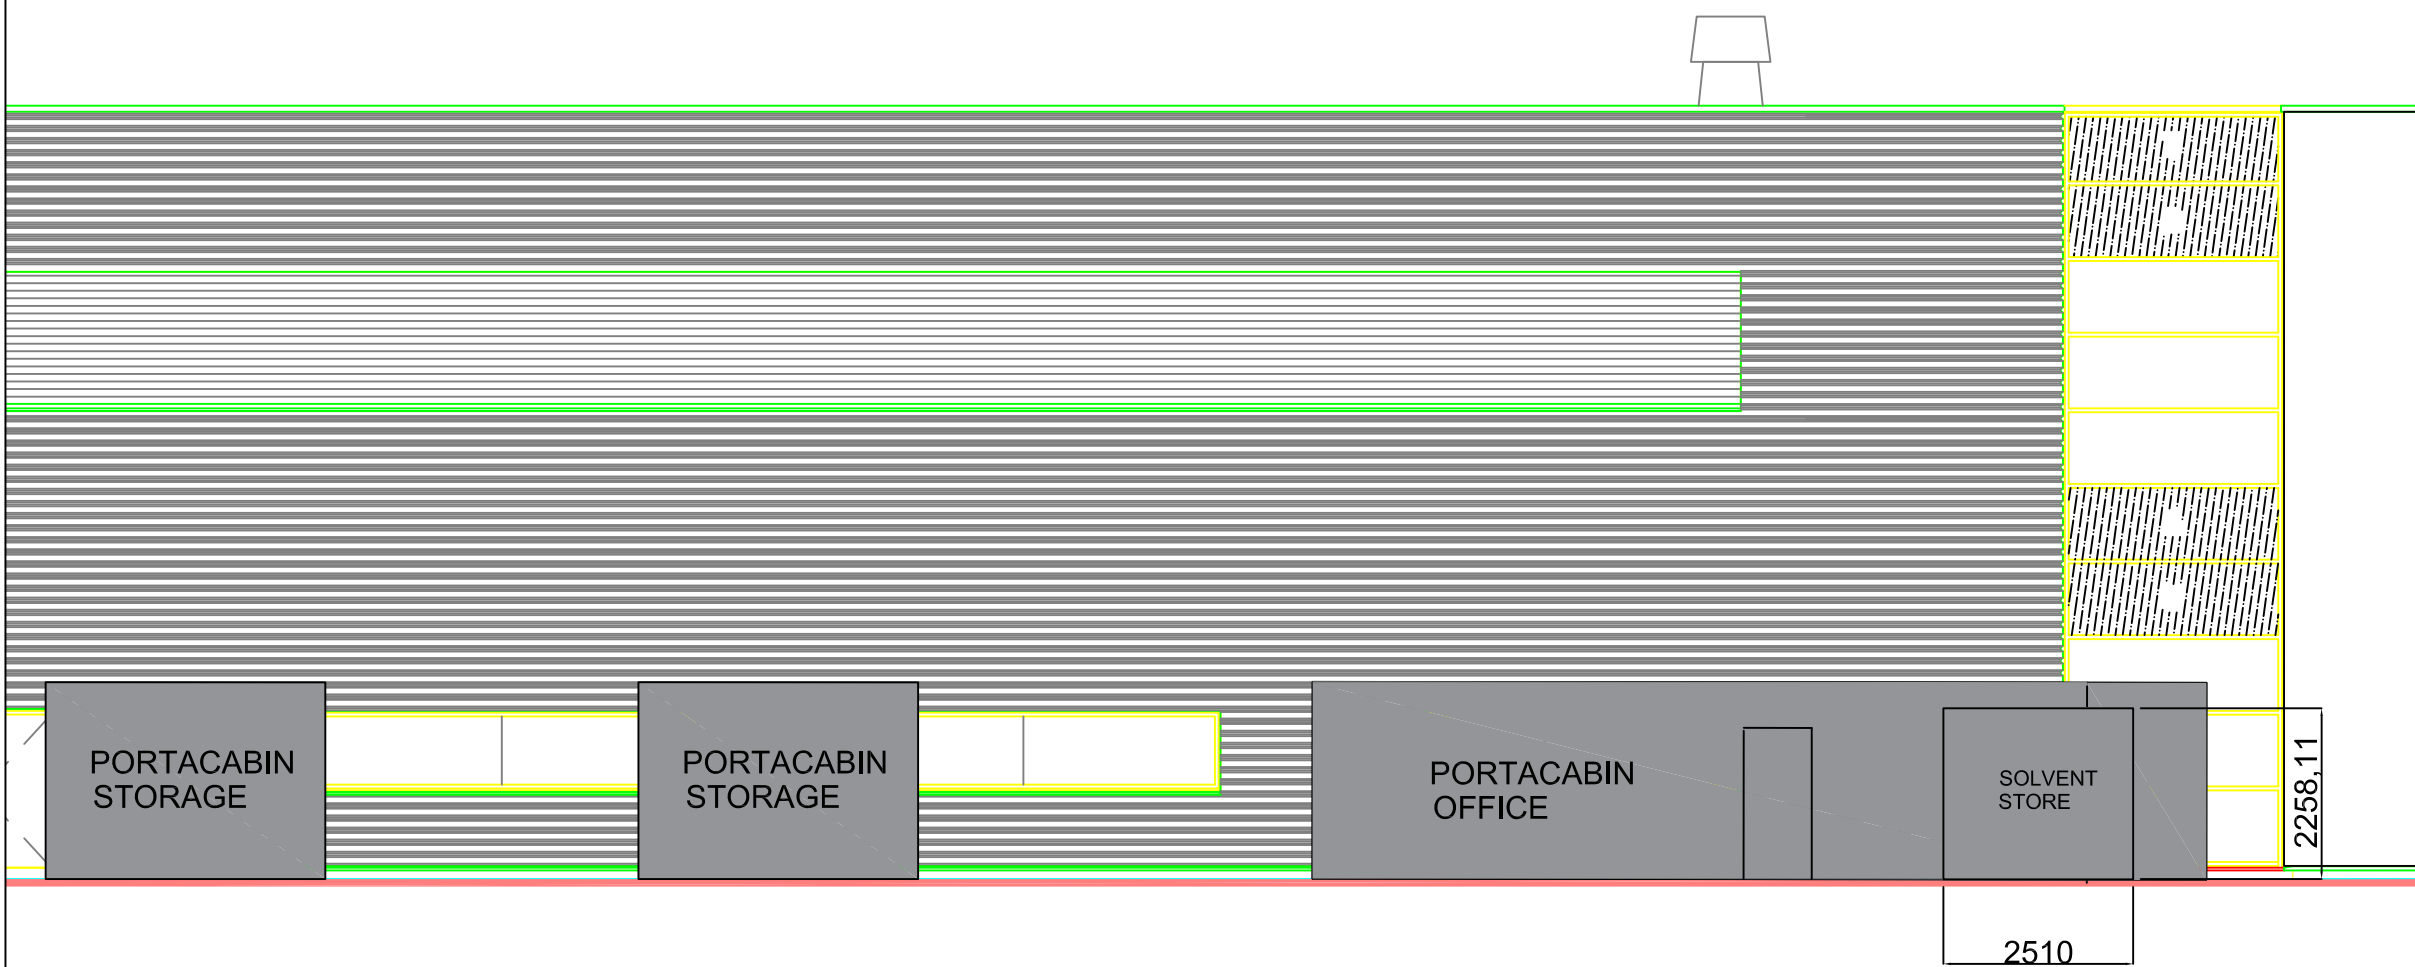

Copyright
This drawing/specification is the property of Eisai Limited and may not be reproduced or disclosed to a third party in any form without written permission from the company.