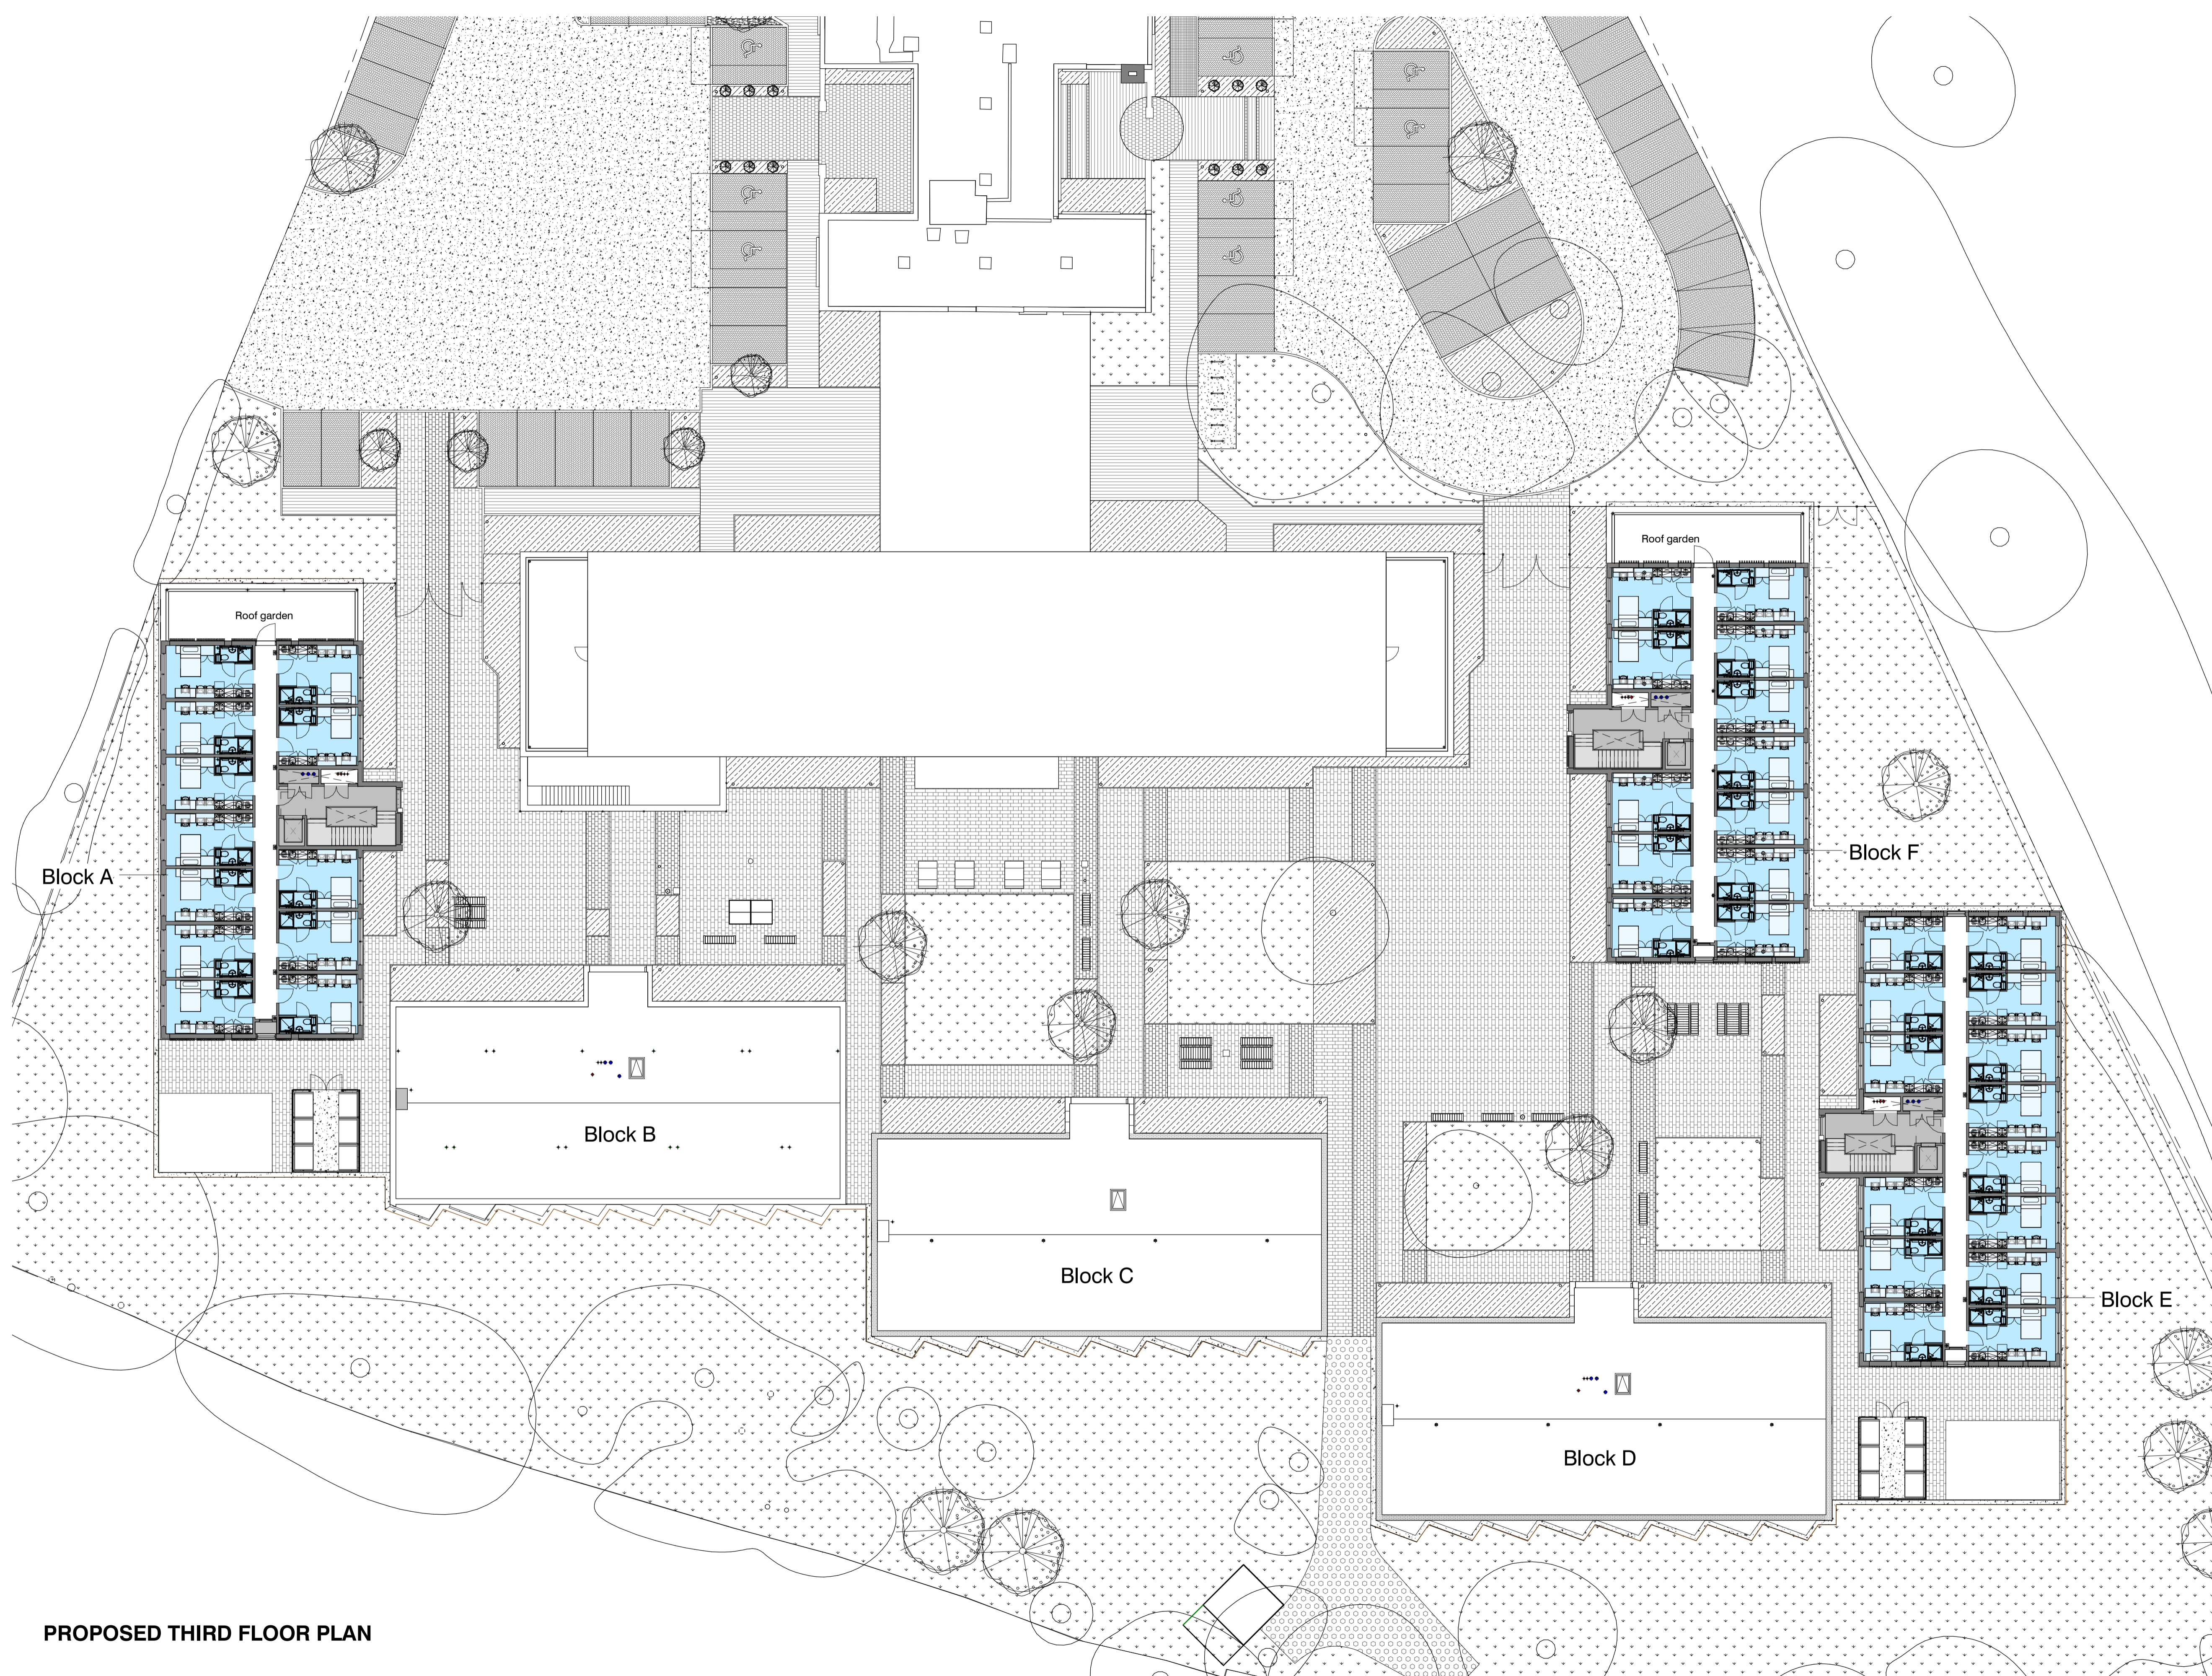

**Proposed Student Residential**  
Studio rooms = 36  
Twodios = 0

**ROOM KEY:**

- SOCIAL SPACE
- PLANT / SERVICING / BACK OF HOUSE
- HOTEL BEDROOMS / HOTEL ANCILLARY
- STUDIO ROOM
- 'TWODIO' ROOM (Double Occupancy)

**PROPOSED THIRD FLOOR PLAN**

P	22.11.17	Latest drawings for planning NMA		
STATUS	REV	DATE	DESCRIPTION	REVISED BY
CLIENT				RW
				CHECKED BY
				AMF
				ORIGINATOR NO
				150888

CONSULTANT  
**STRIDE TREGLOWN**  
www.stridetreglow.com © Stride Treglow Limited 2016

PROJECT  
Hotel and Student Residential  
Comet Hotel Site

DRAWING TITLE  
Proposed Student Residential Third Floor Plan

SUITABILITY STATUS  
PL : PLANNING

SCALE  
1 : 200 @ A1

PROJECT | ORIGINATOR | ZONE | LEVEL | TYPE | ROLE | CLASSIFICATION | NUMBER | REVISION  
COMET-STL-02-03-DR-A-ZZZZ-01002 | -