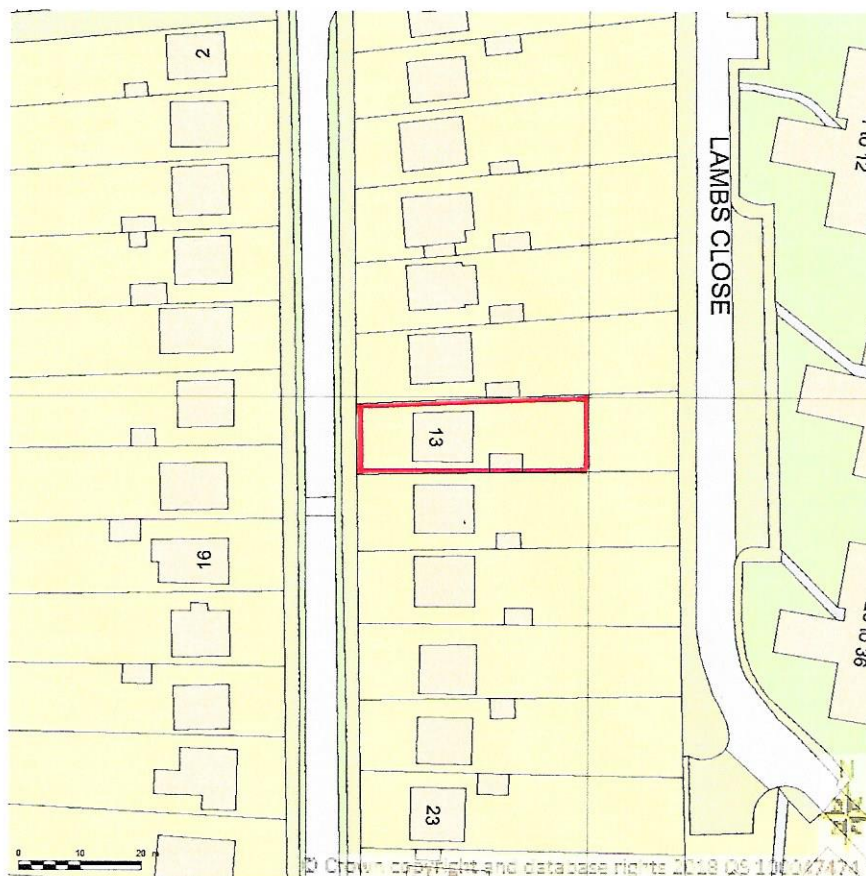

SITE LOCATION PLAN
AREA 2 HA
SCALE 1:1250 on A4
CENTRE COORDINATES: 530576, 202592

Supplied by Streetwise Maps Ltd
www.streetwise.net
Licence No: 100047474
06/02/2018 16:32

13 THEOBALDS ROAD,
EN6 4HQ