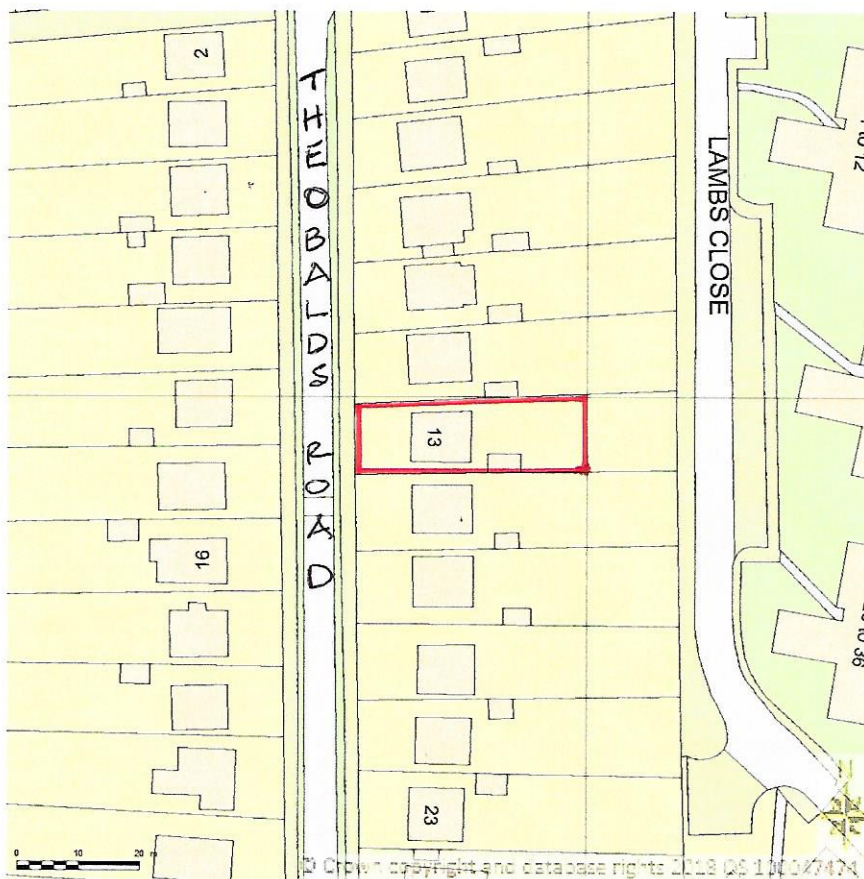

SITE LOCATION PLAN
AREA 2 HA
SCALE 1:1250 on A4
CENTRE COORDINATES: 530576, 202592

Supplied by Streetwise Maps Ltd
www.streetwise.net
Licence No: 100047474
06/02/2018 16:32

13 THEOBALDS ROAD,
EN6 4HQ