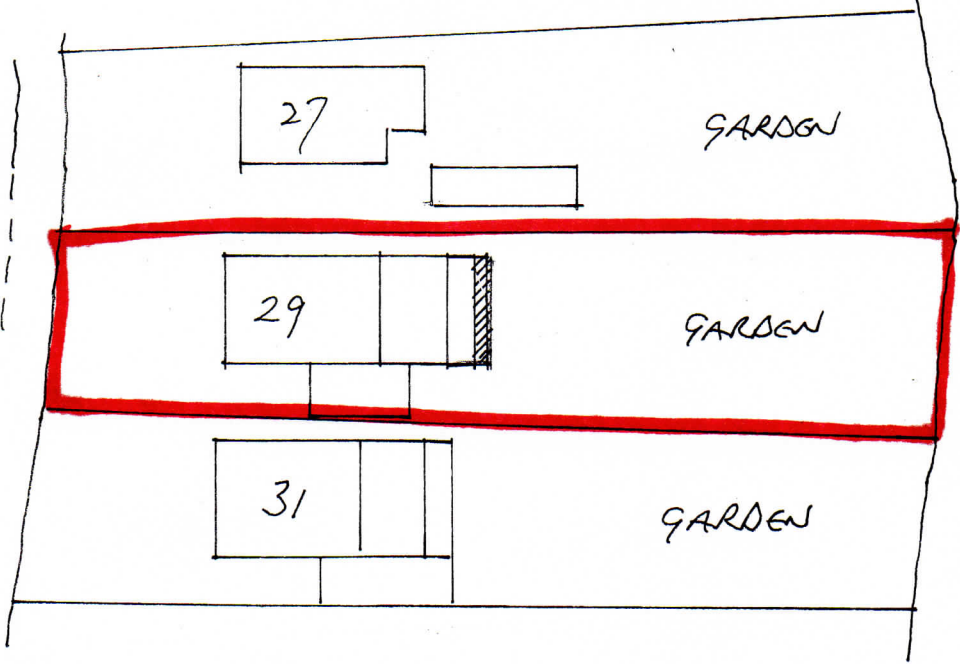

NORTHAW ROAD EAST

Block plan 1:500

1:500
SCALE
BAR

LOCATION PLAN 1:2500

29 NORTHAW ROAD EAST
CUFFLEY EN6 4LU

JUNE 2021 N/04