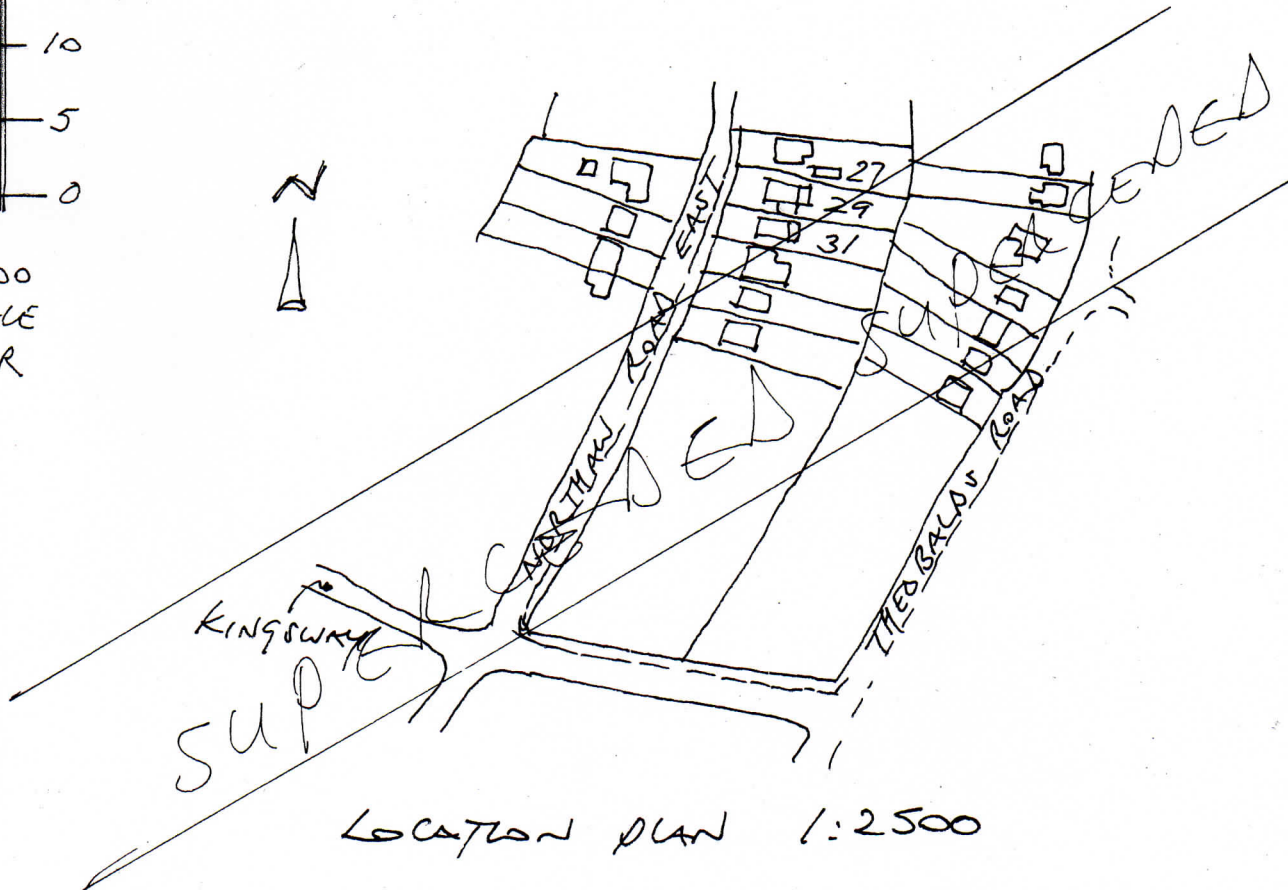

NORTHAW ROAD EAST

Block plan 1:500

1:500
SCALE
BAR

LOCATION PLAN 1:2500

29 NORTHAW ROAD EAST
CUFFLEY EN6 4LU

JUNE 2021 N/04