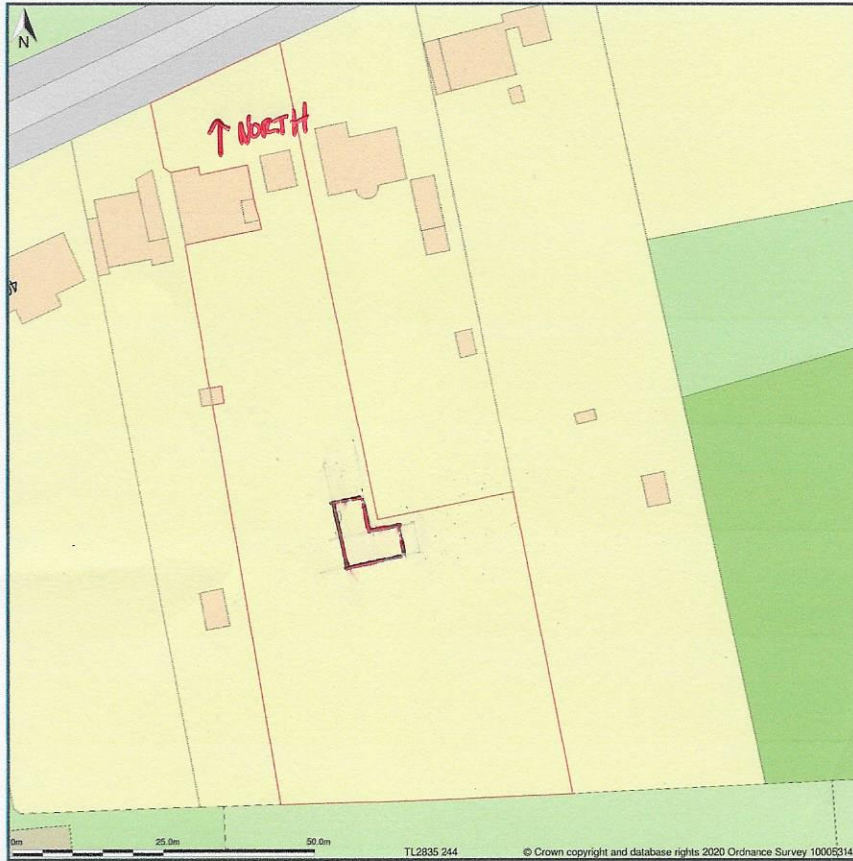

44, Vineyards Road, Northaw, Potters Bar, Hertfordshire, EN6 4PA

Site Plan shows area bounded by: 528281.61, 202377.37 528423.03, 202518.79 (at a scale of 1:1250), OSGridRef: TL2835 244. The representation of a road, track or path is no evidence of a right of way. The representation of features as lines is no evidence of a property boundary.

Produced on 20th Mar 2020 from the Ordnance Survey National Geographic Database and incorporating surveyed revision available at this date. Reproduction in whole or part is prohibited without the prior permission of Ordnance Survey. © Crown copyright 2020. Supplied by [www.buyaplan.co.uk](http://www.buyaplan.co.uk) a licensed Ordnance Survey partner (100053143). Unique plan reference: #00505224-B957FB