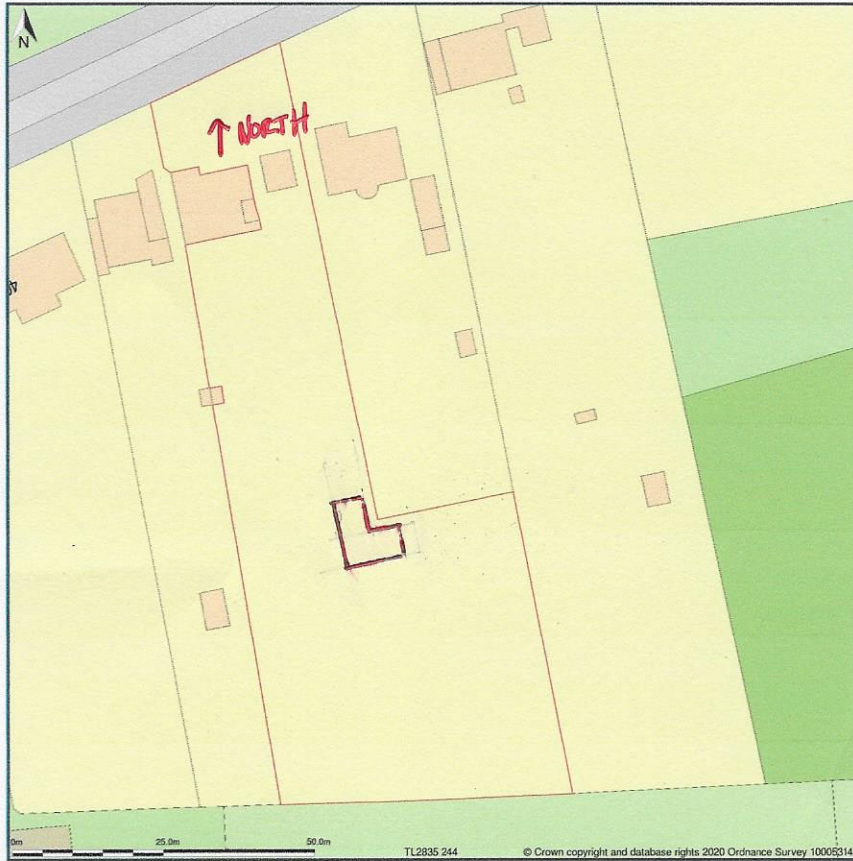

44, Vineyards Road, Northaw, Potters Bar, Hertfordshire, EN6 4PA

Site Plan shows area bounded by: 528281.61, 202377.37 528423.03, 202518.79 (at a scale of 1:1250), OSGridRef: TL2835 244. The representation of a road, track or path is no evidence of a right of way. The representation of features as lines is no evidence of a property boundary.

Produced on 20th Mar 2020 from the Ordnance Survey National Geographic Database and incorporating surveyed revision available at this date. Reproduction in whole or part is prohibited without the prior permission of Ordnance Survey. © Crown copyright 2020. Supplied by www.buyaplan.co.uk a licensed Ordnance Survey partner (100053143). Unique plan reference: #00505224-B957FB