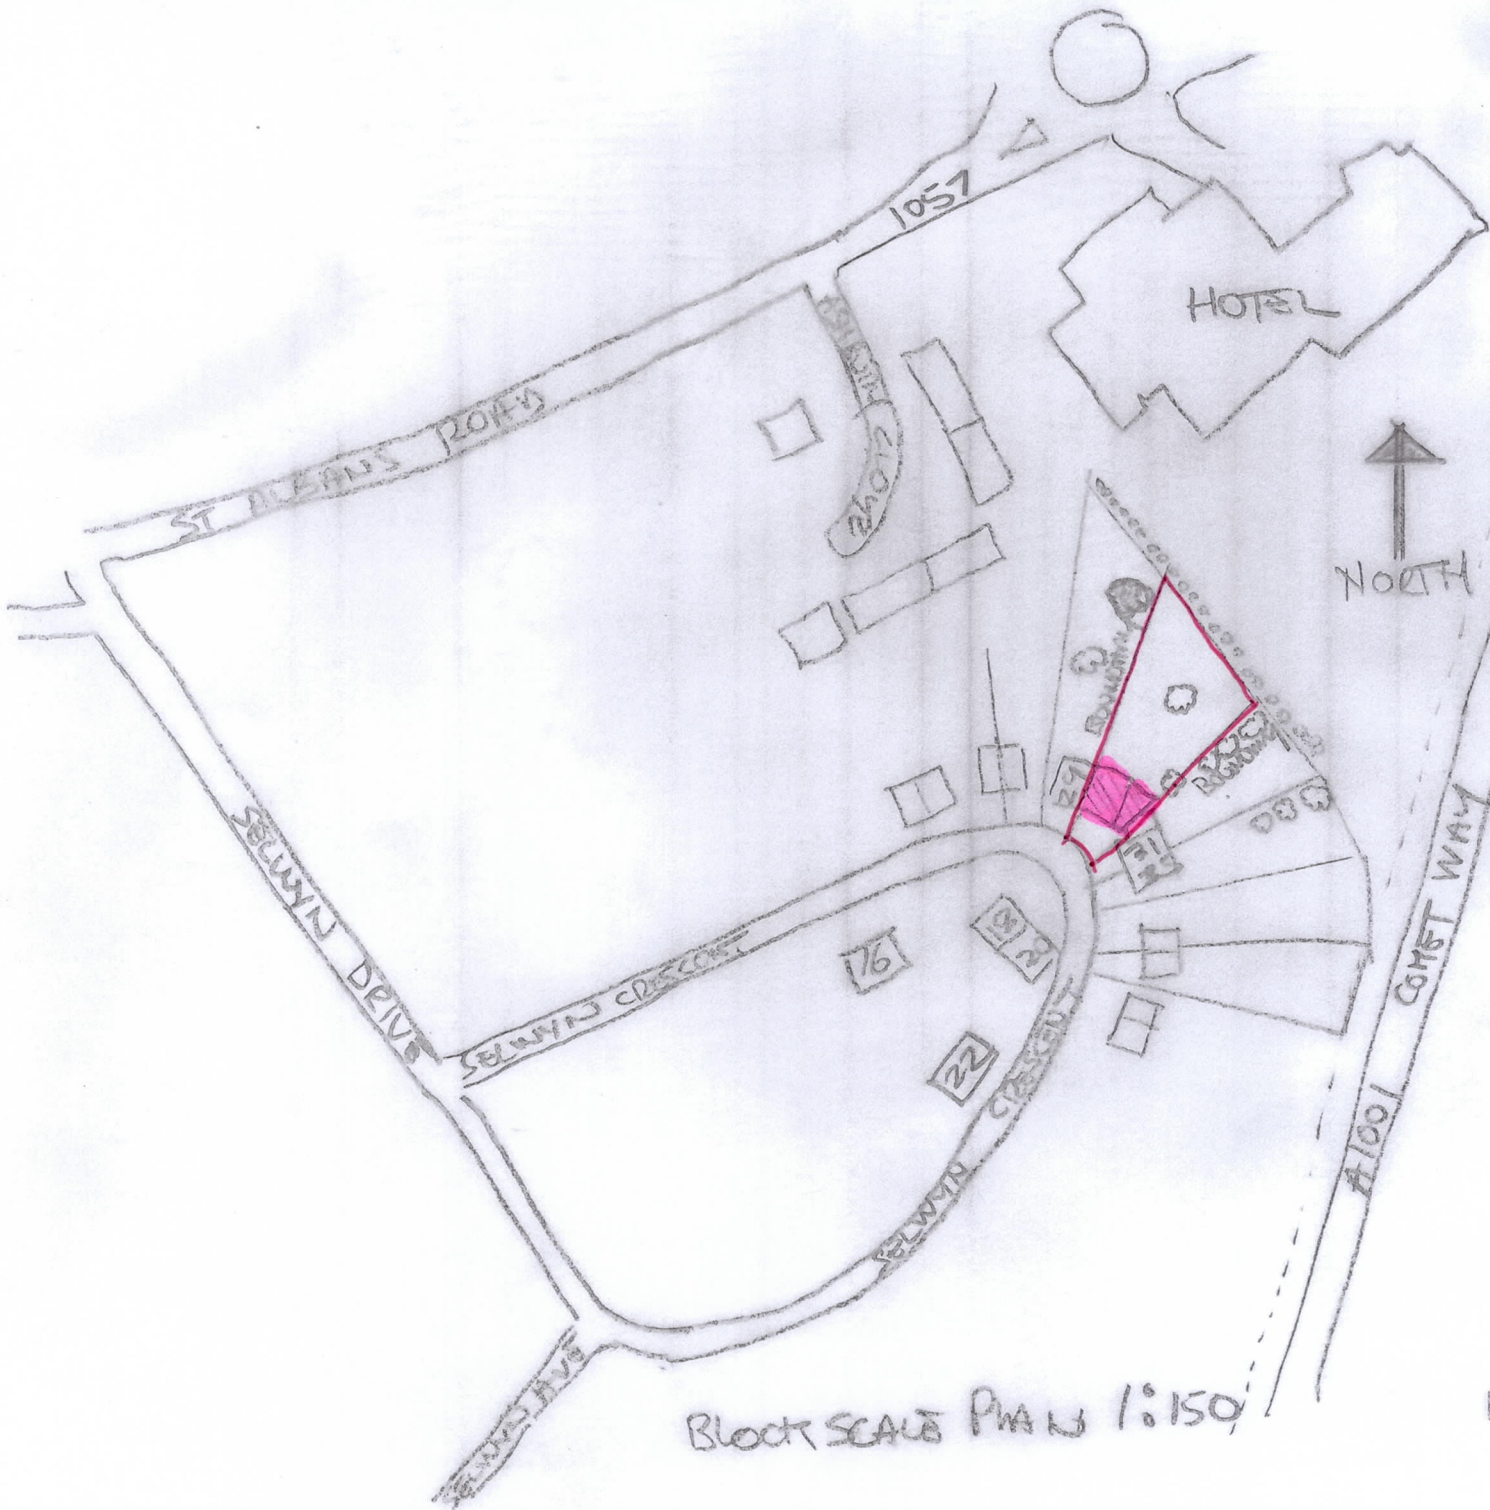

PLANNING
DEPARTMENT
05 JUL 2017
RECEIVED

Block Scale Plan 1:150

- SYCAMORE TREES
- SILVER BIRCH TREES IN NEIGHBOUR'S GARDEN