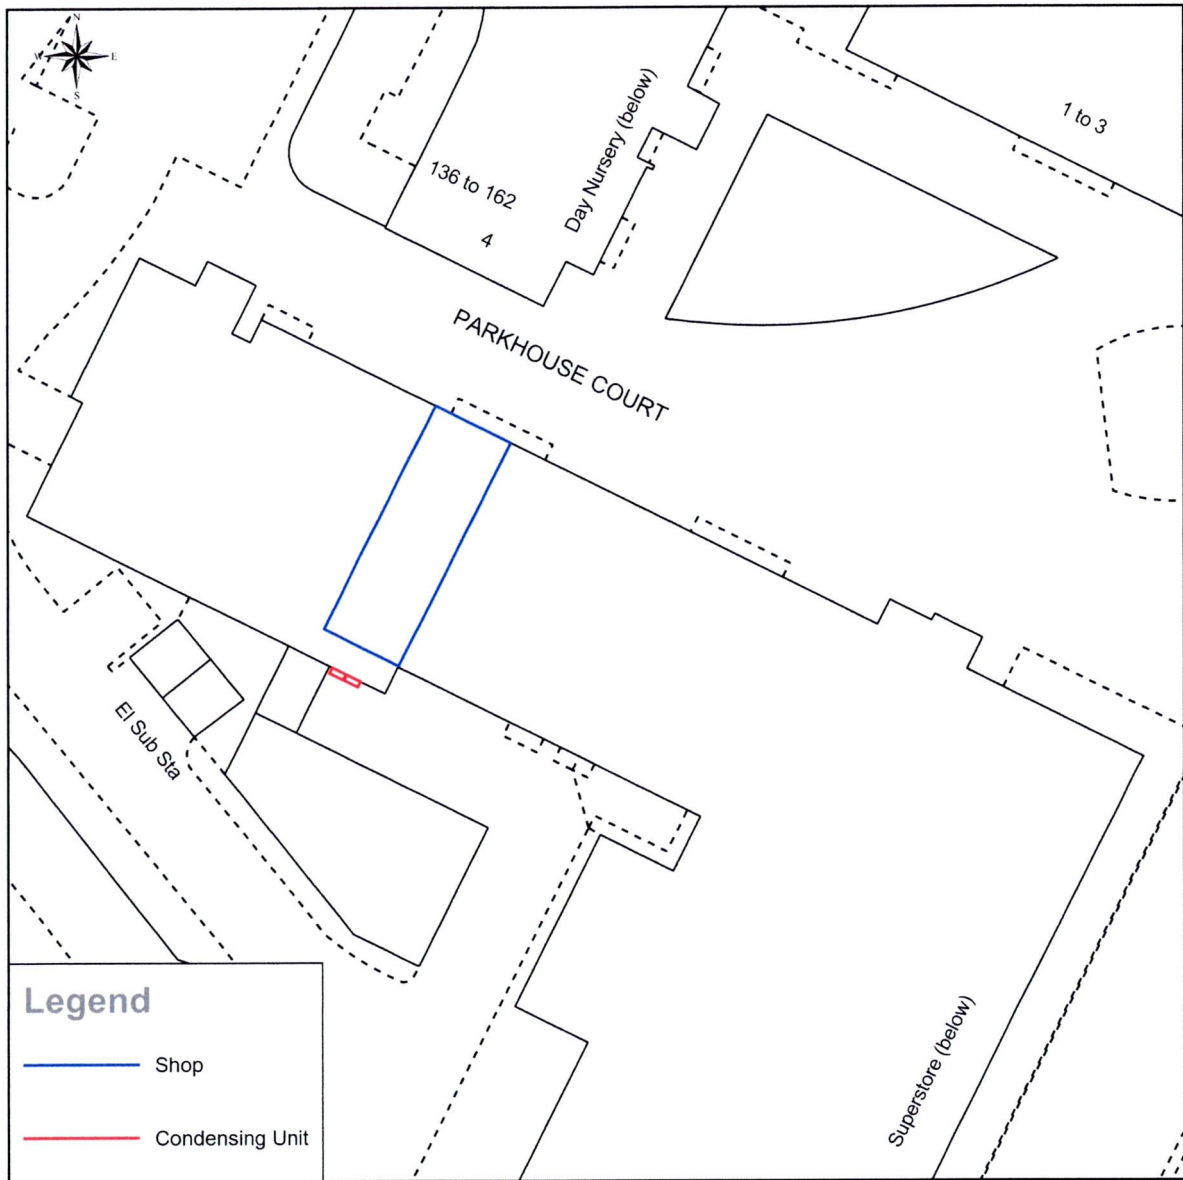

Site Plan/Block Plan near AL10 9RQ

This Plan includes the following Licensed Data: OS MasterMap, Black and White Site Plan/Block Plan by the Ordnance Survey National Geographic Database and incorporating surveyed revision available at the date of production. Reproduction in whole or in part is prohibited without the prior permission of Ordnance Survey. The representation of a road, track or path is no evidence of a right of way. The representation of features, as lines is no evidence of a property boundary. © Crown copyright and database rights, 2016. Ordnance Survey 0100031673

0m 5m 10m 15m 20m 25m 30m 35m 40m

Scale: 1:500, paper size: A4

6A Parkhouse Court, AL10 9RQ